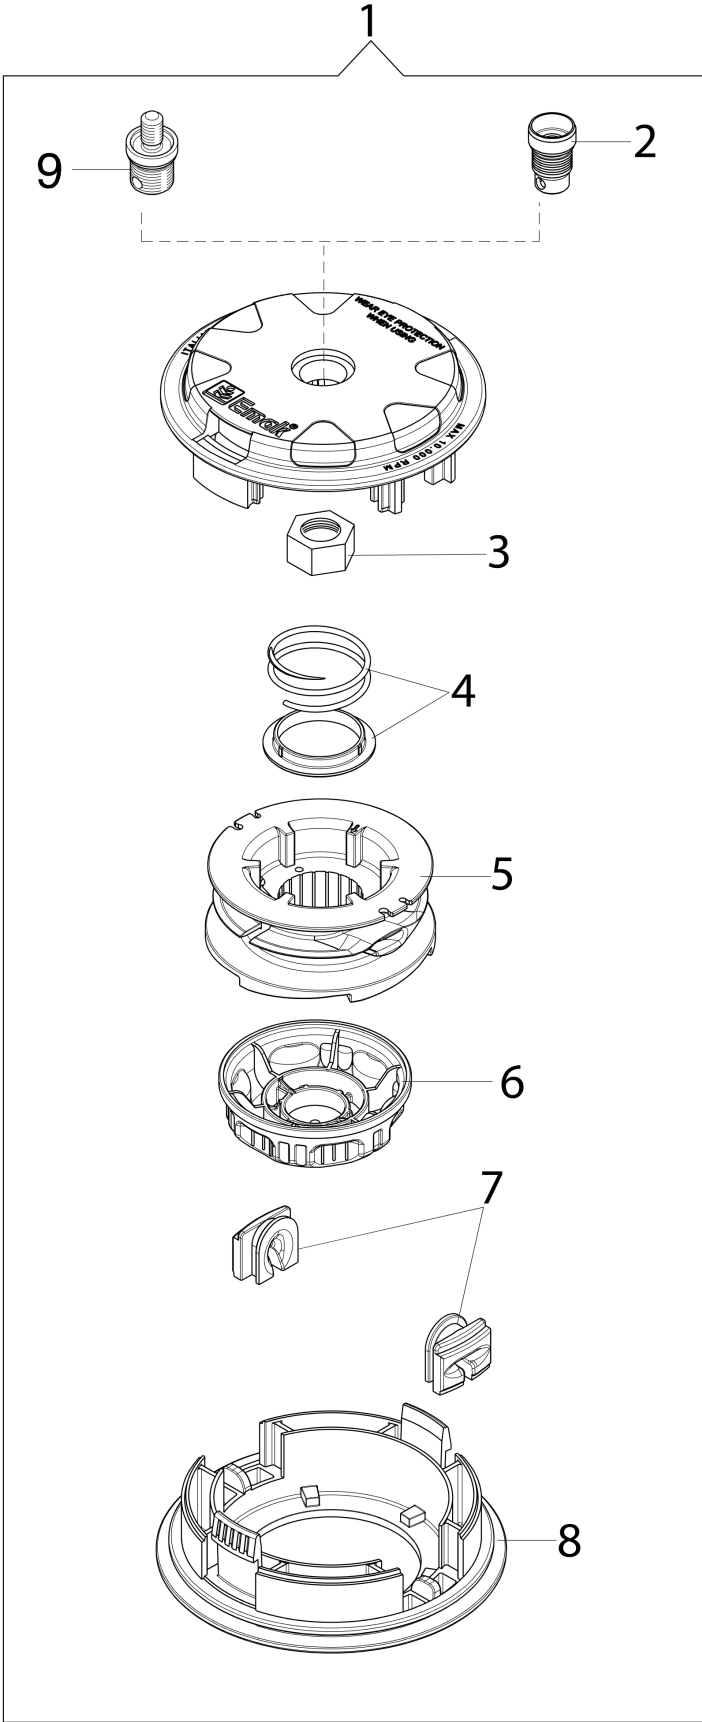

PARTS CATALOG

BRUSHCUTTER SPARTA 25

Engine

Engine

Ref.Nu	Qty	Part number	Description	Validity from	Validity till	Notes	Bulletin
1	1	3960067AR	Screw				
2	1	4161570R	Short block				
3	1	4098683R	Washer				
4	1	4160026R	Plug				
5	4	3819006R	Washer				
6	4	3801015R	Screw				
7	1	61010001R	Cover				
8	2	3916005R	Washer				
9	1	61010005	Muffler cover				
10	2	3806028	Screw				
11	1	4095211R	Plate				
12	1	61010011	Gasket				
13	1	072700048R	Piston ring Ø34				
14	2	3801010R	Screw				
15	2	4160025R	Ring				
16	1	4161030B	Piston assy Ø34				
17	1	3055101	Spark plug				
18	1	4098232R	Key				
19	1	3064005AR	Washer				
20	1	3024010R	Snap ring				
21	1	3037026R	Thrust bearing				
22	1	4161599R	Connecting rod				
23	1	4160479R	Crankshaft				
24	1	61010012R	Muffler				
25	1	3034003R	Bearing				
26	2	3025019	Ring				
27	1	3035023R	Bearing				
28	1	4160124R	Washer				
29	1	3050030R	Seal ring				

■ 4 KIT RIPARAZIONE
REPAIR KIT

Carburettor WYL-205B

Ref.Nu	Qty	Part number	Description	Validity from	Validity till	Notes	Bulletin
1	1	2318583	Screw				
2	2	2318954	Screw				
3	1	2318568	Spring				
4	1	2318674	Repair kit				
5	1	2318577	Adjuster nut				
6	1	2318189	Ring				
7	1	2318958	Valve				
8	1	2318567	Pump body				
9	1	2318569	Screw				
10	1	003300201	Spindle				
11	1	2318570	Primer body				
12	1	2318592	Valve				
13	4	2318585	Screw				
14	1	2318572	Primer pump				
15	1	2318571	Cover				

Illustrated parts list (Head "Load and Go" Ø130)

Ref.Nu	Qty	Part number	Description	Validity from	Validity till	Notes	Bulletin
1	1	63129002	Head Load&Go			Filo Ø 2,4 mm; Nylon line Ø 2,4 mm	
1	1	63129004	Head Load&Go			Filo Ø 3,0 mm; Nylon line Ø 3,0 mm	
2	1	63120041R	Insert				
3	1	63120040R	Nut				
4	1	63120031R	Kit spring				
5	1	63120020R	Reel				
6	1	63120007R	Knob				
7	2	63120001R	Bushing				
8	1	63120005R	Cover				
9	1	63120042R	Insert				