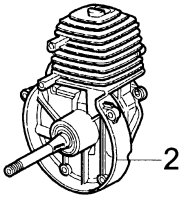

Engine

Engine

Ref.Nu	Qty	Part number	Description	Validity from	Validity till	Notes	Bulletin
1	1	3960067AR	Screw				
2	1	4161570R	Short block				
3	1	4098683R	Washer				
4	1	4160026R	Plug				
5	4	3819006R	Washer				
6	4	3801015R	Screw				
7	1	61010001R	Cover				
8	2	3916005R	Washer				
9	1	61010005	Muffler cover				
10	2	3806028	Screw				
11	1	4095211R	Plate				
12	1	61010011	Gasket				
13	1	072700048R	Piston ring Ø34				
14	2	3801010R	Screw				
15	2	4160025R	Ring				
16	1	4161030B	Piston assy Ø34				
17	1	3055101	Spark plug				
18	1	4098232R	Key				
19	1	3064005AR	Washer				
20	1	3024010R	Snap ring				
21	1	3037026R	Thrust bearing				
22	1	4161599R	Connecting rod				
23	1	4160479R	Crankshaft				
24	1	61010012R	Muffler				
25	1	3034003R	Bearing				
26	2	3025019	Ring				
27	1	3035023R	Bearing				
28	1	4160124R	Washer				
29	1	3050030R	Seal ring