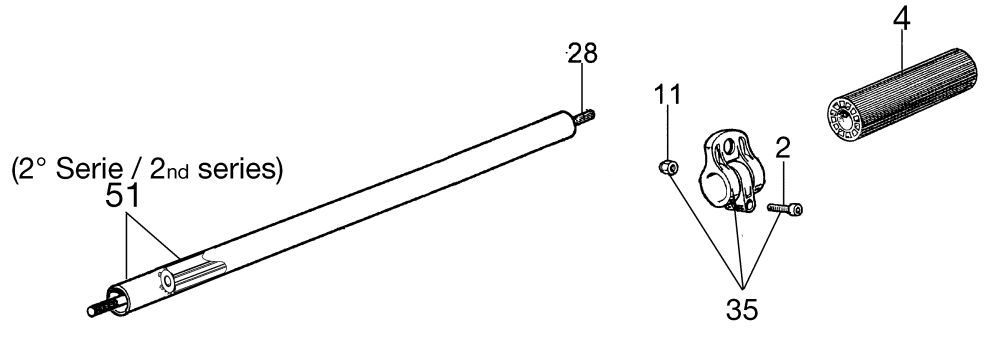

Transmission

Ref.Nu	Qty	Part number	Description	Validity from	Validity till	Notes	Bulletin
1	2	3819006R	Washer				
2	1	3801015R	Screw				
3	1	61170132R	Grommet				
4	1	4160262B	Knob				
5	1	4179141R	Washer				
6	1	4160005R	Flange				
7	1	074000183AR	Clamp	06/2011			BT3-109-04/11
8	1	3960021	Screw				
9	1	4100456R	Guard				
10	1	4160011R	Tube Ø26		SN 9022521605		BT3-123-07/13
11	3	3914003R	Nut				
12	1	2317021R	Switch				
13	1	4138358R	Button				
14	1	4138360R	Spring				
15	1	4174246AR	Lever				
16	1	4174245CR	Throttle lever				
17	1	4138361R	Spring				
18	1	3801008R	Screw				
19	1	4100098BR	Spring				
20	2	3960029	Screw				
21	2	3801016R	Screw				
22	1	61040140R	Knob				
23	1	4174187DR	Handlebar				
24	1	61040131R	Handle				
25	1	4161439A	Throttle cable				
26	1	4161440AR	Cable				
27	1	4161477AR	Handlebar				
28	1	62030042R	Drive shaft				
29	2	072700082R	AV-mount				
30	1	3025021R	Ring				
31	1	4138359R	Button				
32	1	4160012AR	Kegelradantrieb Ø26				
33	1	3024010R	Snap ring				
34	1	3035005R	Bearing				
35	1	4161619R	Band				
36	1	3025018R	Ring				
37	1	4160004BR	Flange				
38	1	3035012R	Bearing				
39	1	4138311A	Ring				
40	1	3025009	Ring				
41	1	4160139	Bevel gear set				
42	1	4138428	Cap				
43	1	4160338R	Gear case				
44	1	4162177AR	Guard				
45	1	3806069R	Screw				
46	1	094000006R	Bearing				
47	1	4162178	Spring				
48	1	3916008R	Washer				
49	2	3801013R	Screw				
50	1	072700264CR	Clamp	06/2011			BT3-109-04/11
51	1	4160011R	Tube Ø26		SN 9022521606		BT3-123-07/13