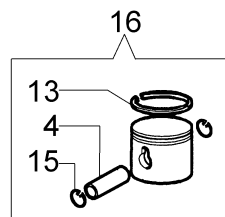

Engine

Engine

Ref.Nu	Qty	Part number	Description	Validity from	Validity till	Notes	Bulletin
1	1	3960067AR	Screw				
2	1	4161570R	Short block				
3	1	4098683R	Washer				
4	1	4160026R	Plug				
5	4	3819006R	Washer				
6	4	3801015R	Screw				
7	1	61010001R	Cover				
8	2	3916005R	Washer				
9	1	61010005	Muffler cover				
10	2	3806028	Screw				
11	1	4095211R	Plate				
12	1	61010011	Gasket				
13	1	072700048R	Piston ring Ø34				
14	2	3801010R	Screw				
15	2	4160025R	Ring				
16	1	4161030B	Piston assy Ø34				
17	1	3055101	Spark plug				
18	1	4098232R	Key				
19	1	3064005AR	Washer				
20	1	3024010R	Snap ring				
21	1	3037026R	Thrust bearing				
22	1	4161599R	Connecting rod				
23	1	4160479R	Crankshaft				
24	1	61010012R	Muffler				
25	1	3034003R	Bearing				
26	2	3025019	Ring				
27	1	3035023R	Bearing				
28	1	4160124R	Washer				
29	1	3050030R	Seal ring