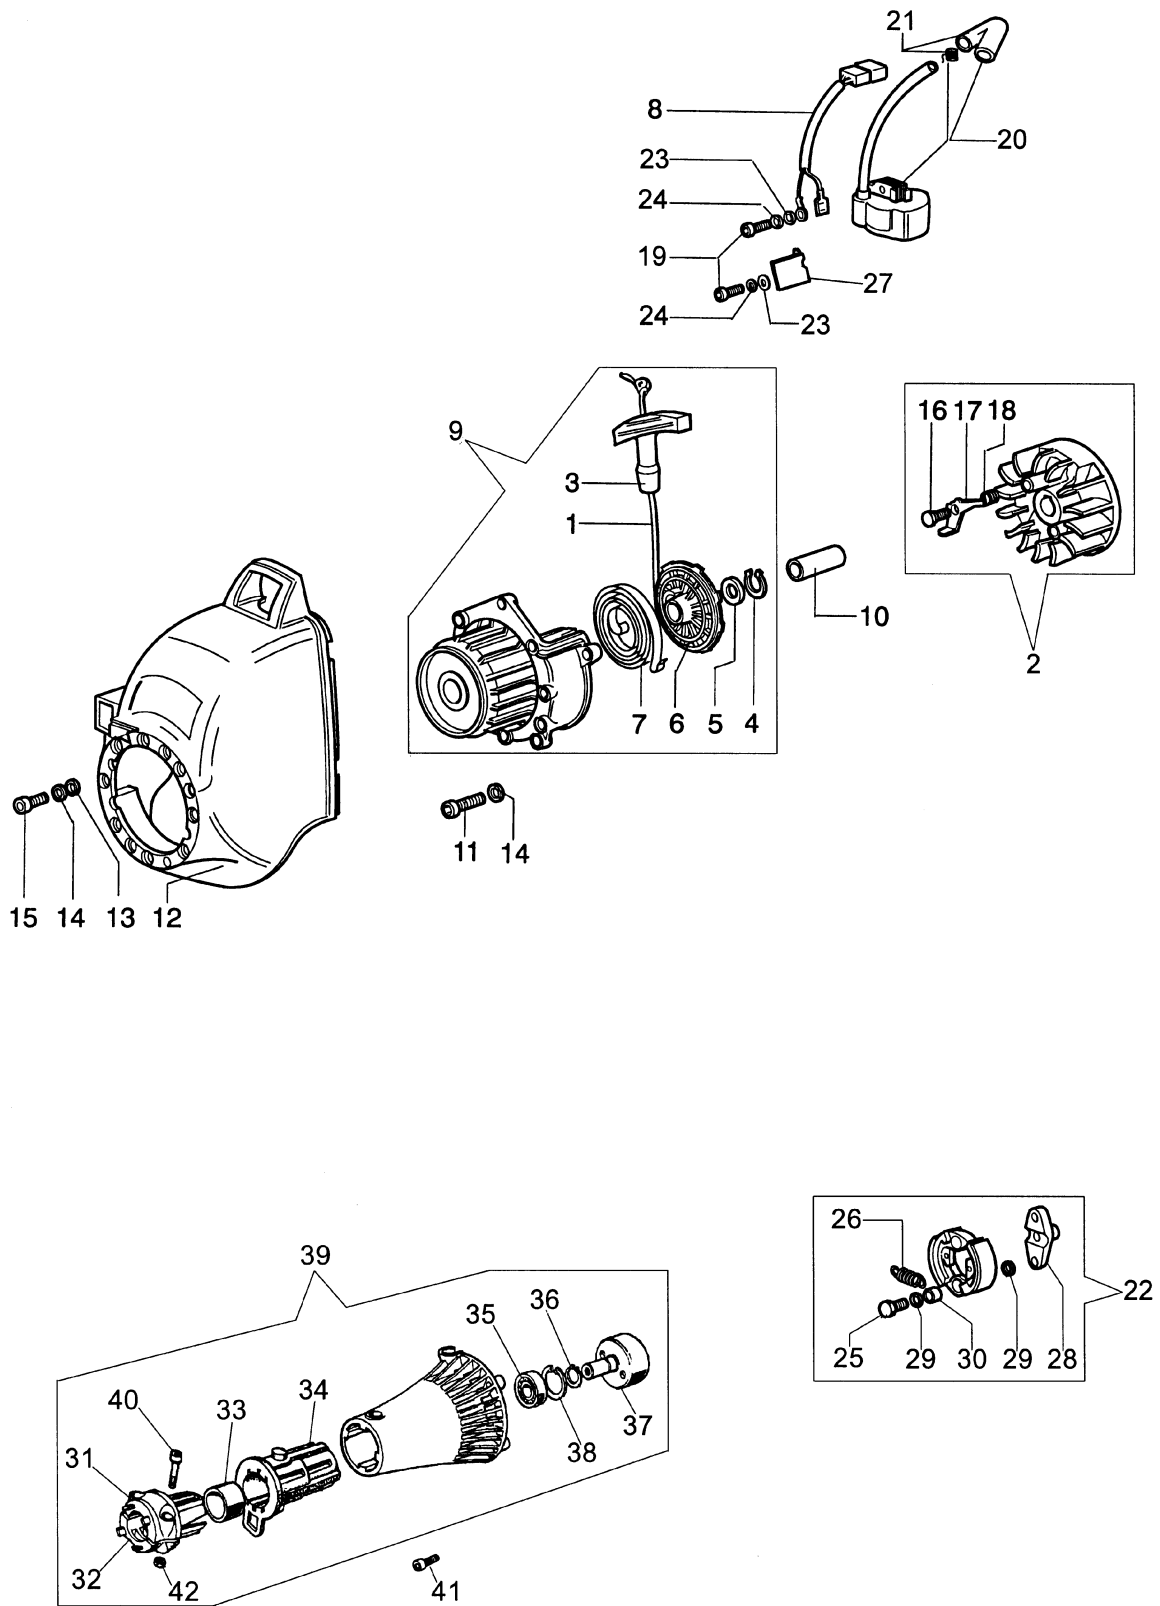

Starter assy and clutch

Starter assy and clutch

Ref.Nu	Qty	Part number	Description	Validity from	Validity till	Notes	Bulletin
1	1	4160125R	Starter rope				
2	1	4161264BR	Flywheel				
3	1	4191020A	Starter handle				
4	1	3024018R	Ring				
5	1	4161150R	Ring				
6	1	4161148AR	Pulley				
7	1	004000132R	Spring				
8	1	4162358	Cable				
9	1	4161160AR	Starter assy				
10	1	4160072R	Spacer				
11	4	3801011	Screw				
12	1	61010006R	Cover				
13	4	3916005R	Washer				
14	4	3819006R	Washer				
15	4	3801009	Screw				
16	2	4161151	Pin				
17	2	4138441R	Pawl				
18	2	4161186A	Spring				
19	2	3801003	Screw				
20	1	4138722R	Ignition coil				
21	1	4098064R	Spark plug cap				
22	1	4161202AR	Clutch				
23	2	3916004R	Washer				
24	2	3916005R	Washer				
25	2	3806035R	Screw				
26	1	4161200R	Spring				
27	1	4160146AR	Deflector				
28	1	4161199R	Clutch driver				
29	2	3918007R	Washer				
30	1	4161201	Bushing				
31	1	61010021	Adaptor				
32	1	61010020	Adaptor				
33	1	4161364	Bushing				
34	1	4161428R	Sleeve				
35	1	3035023R	Bearing				
36	1	3024012R	Snap ring				
37	1	4161343R	Clutch drum				
38	1	3025019	Ring				
39	1	61012009R	Clutch cover				
40	2	3801016R	Screw				
41	4	4175074R	Screw				
42	2	3914003R	Nut