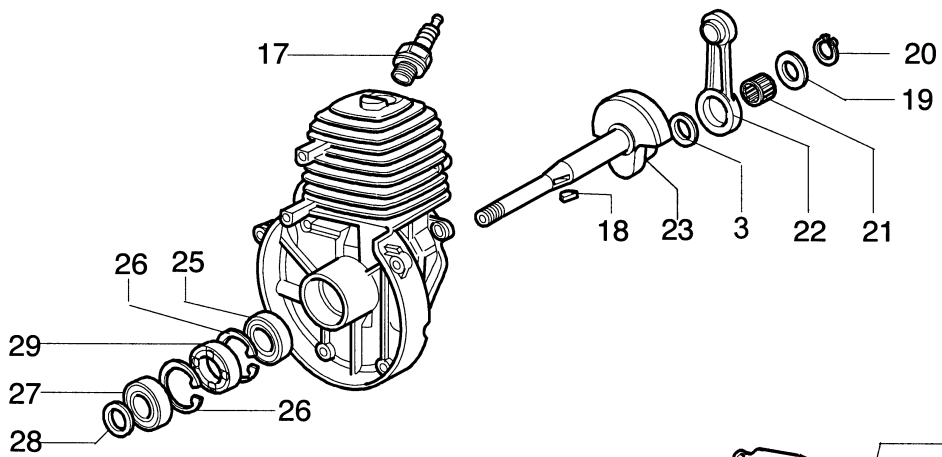

PARTS CATALOG

BRUSHCUTTER SPARTA 25

Engine

Engine

Ref.Nu	Qty	Part number	Description	Validity from	Validity till	Notes	Bulletin
1	1	3960067AR	Screw				
2	1	4161570R	Short block				
3	1	4098683R	Washer				
4	1	4160026R	Plug				
5	4	3819006R	Washer				
6	4	3801015R	Screw				
7	1	61010001R	Cover				
8	2	3916005R	Washer				
9	1	61010005	Muffler cover				
10	2	3806028	Screw				
11	1	4095211R	Plate				
12	1	61010011	Gasket				
13	1	072700048R	Piston ring Ø34				
14	2	3801010R	Screw				
15	2	4160025R	Ring				
16	1	4161030B	Piston assy Ø34				
17	1	3055101	Spark plug				
18	1	4098232R	Key				
19	1	3064005AR	Washer				
20	1	3024010R	Snap ring				
21	1	3037026R	Thrust bearing				
22	1	4161599R	Connecting rod				
23	1	4160479R	Crankshaft				
24	1	61010012R	Muffler				
25	1	3034003R	Bearing				
26	2	3025019	Ring				
27	1	3035023R	Bearing				
28	1	4160124R	Washer				
29	1	3050030R	Seal ring				