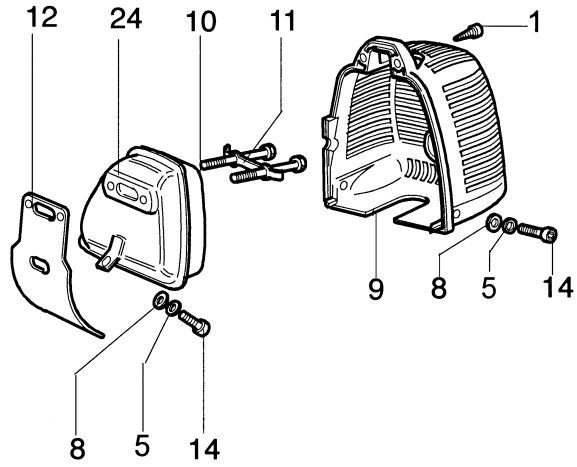

Engine

Engine

Ref.Nu	Qty	Part number	Description	Validity from	Validity till	Notes	Bulletin
1	1	3960067AR	Screw				
2	1	4161570R	Short block				
3	1	4098683R	Washer				
4	1	4160026R	Plug				
5	4	3819006R	Washer				
6	4	3801015R	Screw				
7	1	61010001R	Cover				
8	2	3916005R	Washer				
9	1	61010005	Muffler cover				
10	2	3806028	Screw				
11	1	4095211R	Plate				
12	1	61010011	Gasket				
13	1	072700048R	Piston ring Ø34				
14	2	3801010R	Screw				
15	2	4160025R	Ring				
16	1	4161030B	Piston assy Ø34				
17	1	3055101	Spark plug				
18	1	4098232R	Key				
19	1	3064005AR	Washer				
20	1	3024010R	Snap ring				
21	1	3037026R	Thrust bearing				
22	1	4161599R	Connecting rod				
23	1	4160479R	Crankshaft				
24	1	61010012R	Muffler				
25	1	3034003R	Bearing				
26	2	3025019	Ring				
27	1	3035023R	Bearing				
28	1	4160124R	Washer				
29	1	3050030R	Seal ring