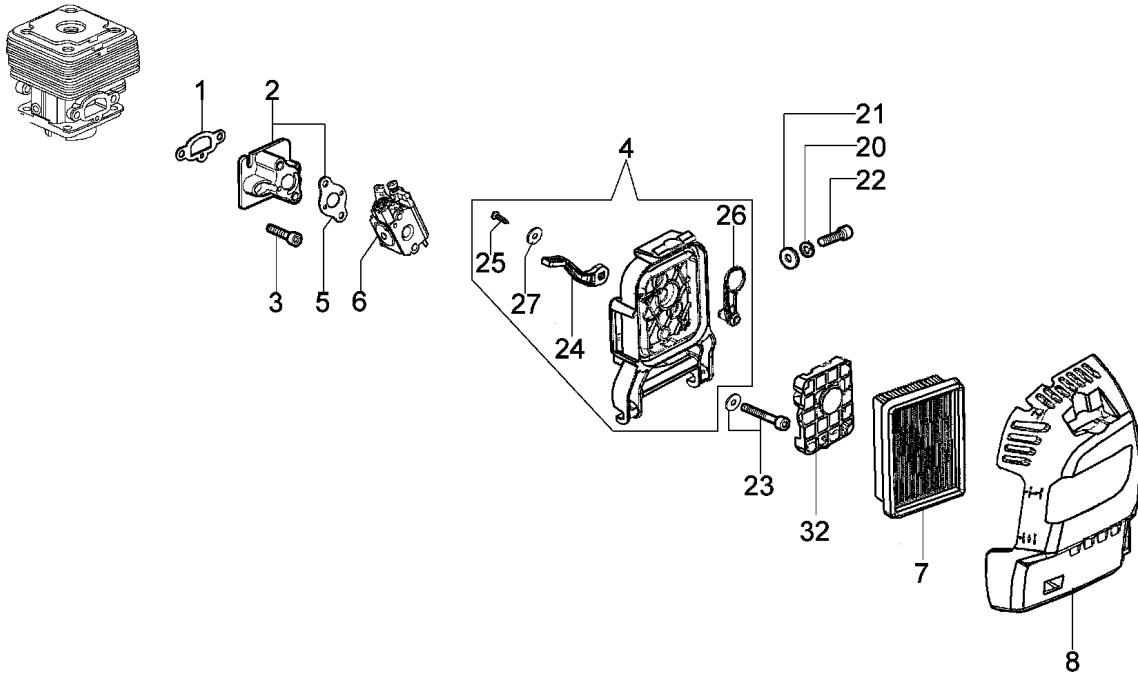

Drawing Fuel tank and air filter

Drawing Fuel tank and air filter

Reference	Qty	Item number	Description
1	1	61200019AR	Gasket
2	1	61200198	Insulator
3	1	3801015	Screw
4	1	61250075R	Support
5	1	61200196R	Gasket
6	1	2318735R	Carburetor WT-870
7	1	61170016R	Air filter
8	1	61250206R	Filter cover
9	1	61250077R	Fuel tank
10	1	4098377	Band
11	1	61200092AR	Hose
12	1	4161271	Hose
13	1	4161211	Bush
14	1	61070011A	Breather valve
15	1	61200030AR	Hose
16	1	61252040R	Complete cap
17	1	61070006	Gasket
18	1	094600450R	Fuel filter
19	1	61250035R	Stand
20	5	3819006	Washer
21	5	3918005	Washer
22	1	3801013R	Screw
23	2	61052009B	Screw
24	1	61250027R	Lever
25	1	3960087	Screw
26	1	61250028BR	Shutter
27	1	3916004	Washer
28	4	61200128R	Spacer
29	4	3916008R	Washer
30	4	61200129R	Spring
31	4	3801016	Screw
32	1	61250026R	Guard