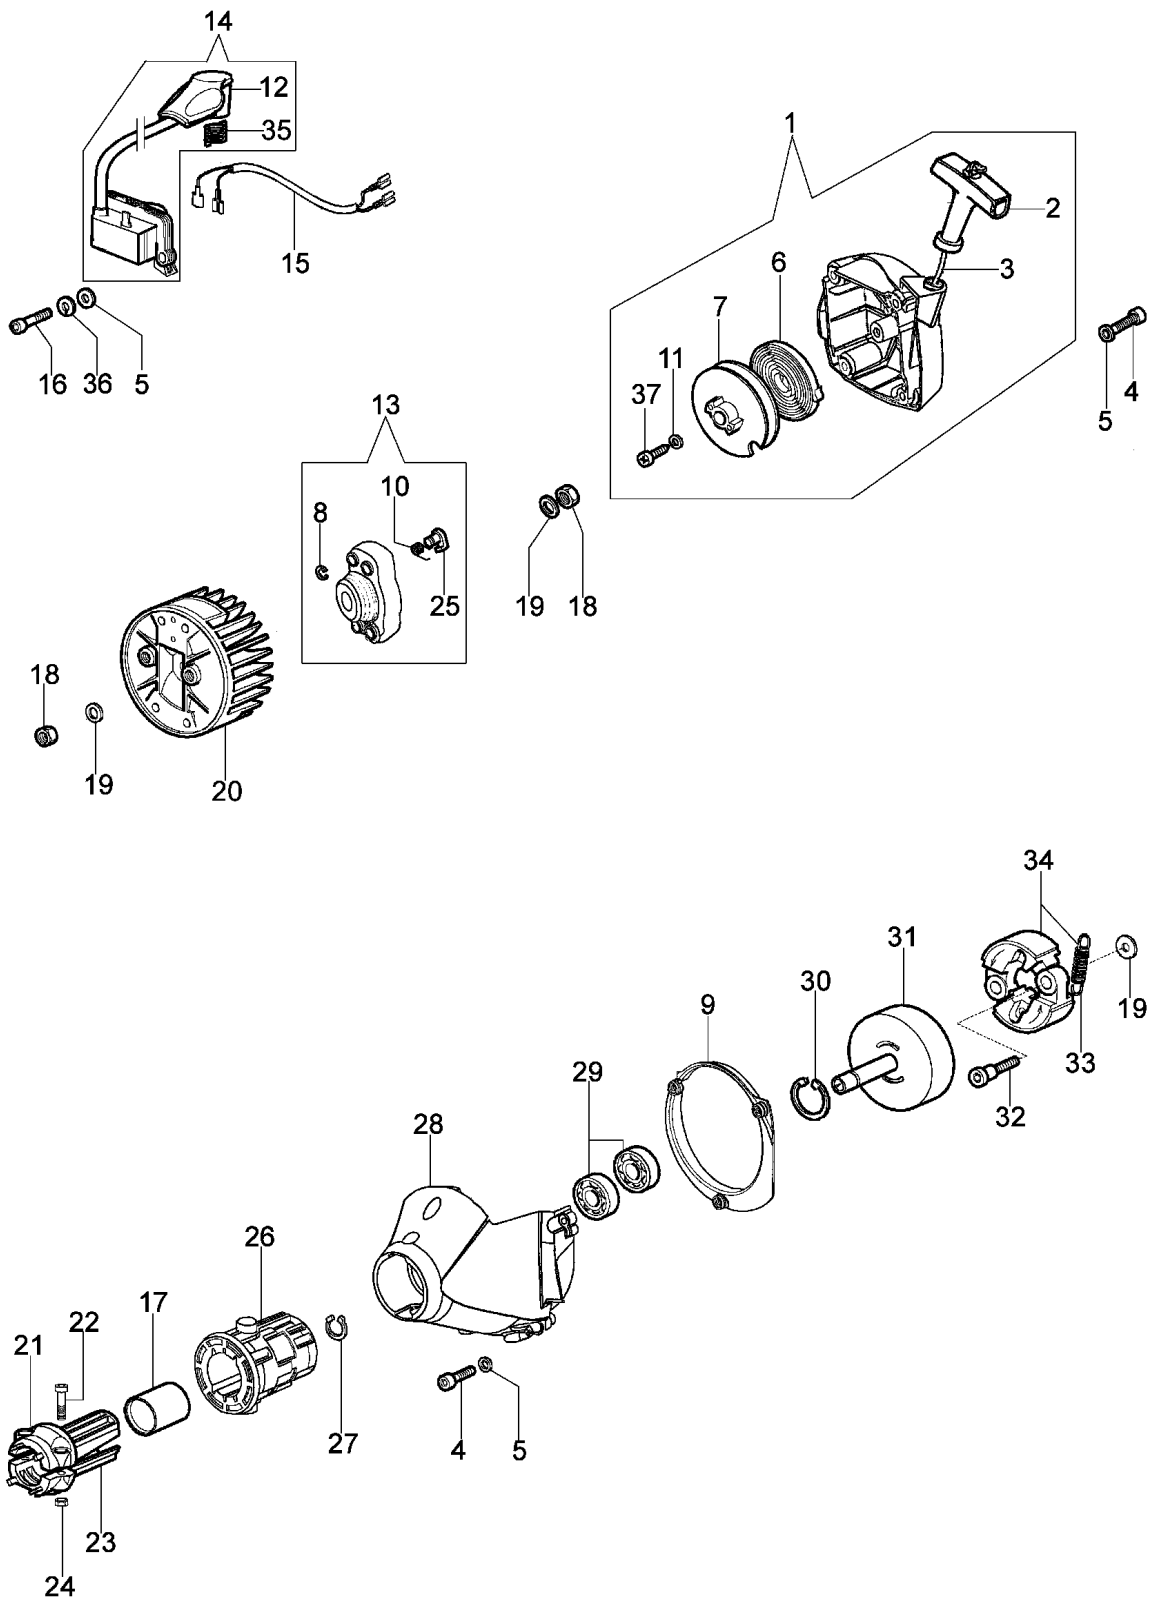

Drawing Starter assy and clutch

Drawing Starter assy and clutch

Reference	Qty	Item number	Description
1	1	61250201R	Starter assy
2	1	61200015R	Starter handle
3	1	4098073R	Starter rope
4	1	3960111	Screw
5	1	3916005	Washer
6	1	004000132R	Spring
7	1	4191018AR	Starter pulley
8	2	3024007	Ring
9	1	61250056R	Flange
10	2	4191017A	Spring
11	1	3918006	Washer
12	1	61200012R	Spark plug cap
13	1	61252002R	Clutch driver
14	1	61250197R	Ignition coil
15	1	61250047R	Cable
16	2	3801013R	Screw
17	1	4196038	Bushing
18	1	3912009	Nut
19	1	3818011A	Washer
20	1	61250014AR	Flywheel
21	1	61250019R	Clamp
22	2	3801016	Screw
23	1	61250020R	Clamp
24	1	3914003	Nut
25	2	4191016	Pawl
26	1	61250023R	Sleeve
27	1	3024015	Ring
28	1	61250018R	Cover
29	1	3035015R	Bearing
30	1	3025022	Ring
31	1	61250105R	Clutch drum
32	2	4191027ER	Pin
33	1	4191028R	Spring
34	1	4191153AR	Clutch
35	1	61200067R	Spring
36	2	3819006	Washer
37	1	3960099R	Screw