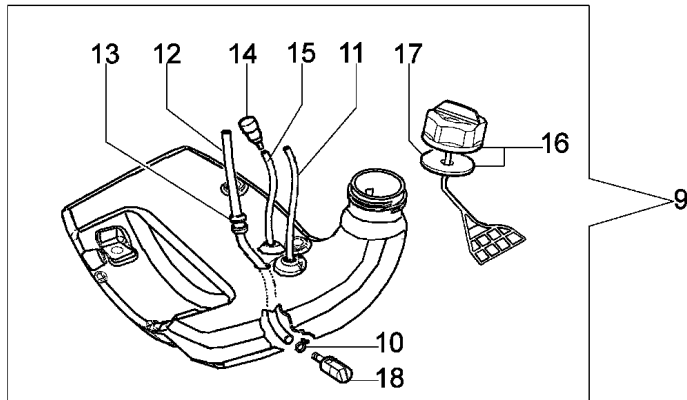

Drawing Fuel tank and air filter

Drawing Fuel tank and air filter

Reference	Qty	Item number	Description
1	1	61200019AR	Gasket
2	1	61200198	Insulator
3	1	3801015	Screw
4	1	61250075R	Support
5	1	61200196R	Gasket
6	1	2318735R	Carburetor WT-870
7	1	61170016R	Air filter
8	1	61250206R	Filter cover
9	1	61250077R	Fuel tank
10	1	4098377	Band
11	1	61200092AR	Hose
12	1	4161271	Hose
13	1	4161211	Bush
14	1	61070011A	Breather valve
15	1	61200030AR	Hose
16	1	61252040R	Complete cap
17	1	61070006	Gasket
18	1	094600450R	Fuel filter
19	1	61250035R	Stand
20	5	3819006	Washer
21	5	3918005	Washer
22	1	3801013R	Screw
23	2	61052009B	Screw
24	1	61250027R	Lever
25	1	3960087	Screw
26	1	61250028BR	Shutter
27	1	3916004	Washer
28	4	61200128R	Spacer
29	4	3916008R	Washer
30	4	61200129R	Spring
31	4	3801016	Screw
32	1	61250026R	Guard