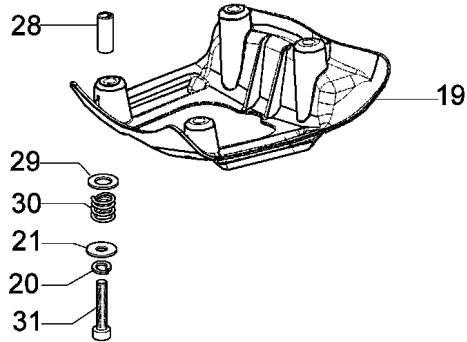

Drawing Fuel tank and air filter

Drawing Fuel tank and air filter

Reference	Qty	Item number	Description
1	1	61200019AR	Gasket
2	1	61200198	Insulator
3	1	3801015	Screw
4	1	61250075R	Support
5	1	61200196R	Gasket
6	1	2318735R	Carburetor WT-870
7	1	61170016R	Air filter
8	1	61250206R	Filter cover
9	1	61250077R	Fuel tank
10	1	4098377	Band
11	1	61200092AR	Hose
12	1	4161271	Hose
13	1	4161211	Bush
14	1	61070011A	Breather valve
15	1	61200030AR	Hose
16	1	61252040R	Complete cap
17	1	61070006	Gasket
18	1	094600450R	Fuel filter
19	1	61250035R	Stand
20	5	3819006	Washer
21	5	3918005	Washer
22	1	3801013R	Screw
23	2	61052009B	Screw
24	1	61250027R	Lever
25	1	3960087	Screw
26	1	61250028BR	Shutter
27	1	3916004	Washer
28	4	61200128R	Spacer
29	4	3916008R	Washer
30	4	61200129R	Spring
31	4	3801016	Screw
32	1	61250026R	Guard