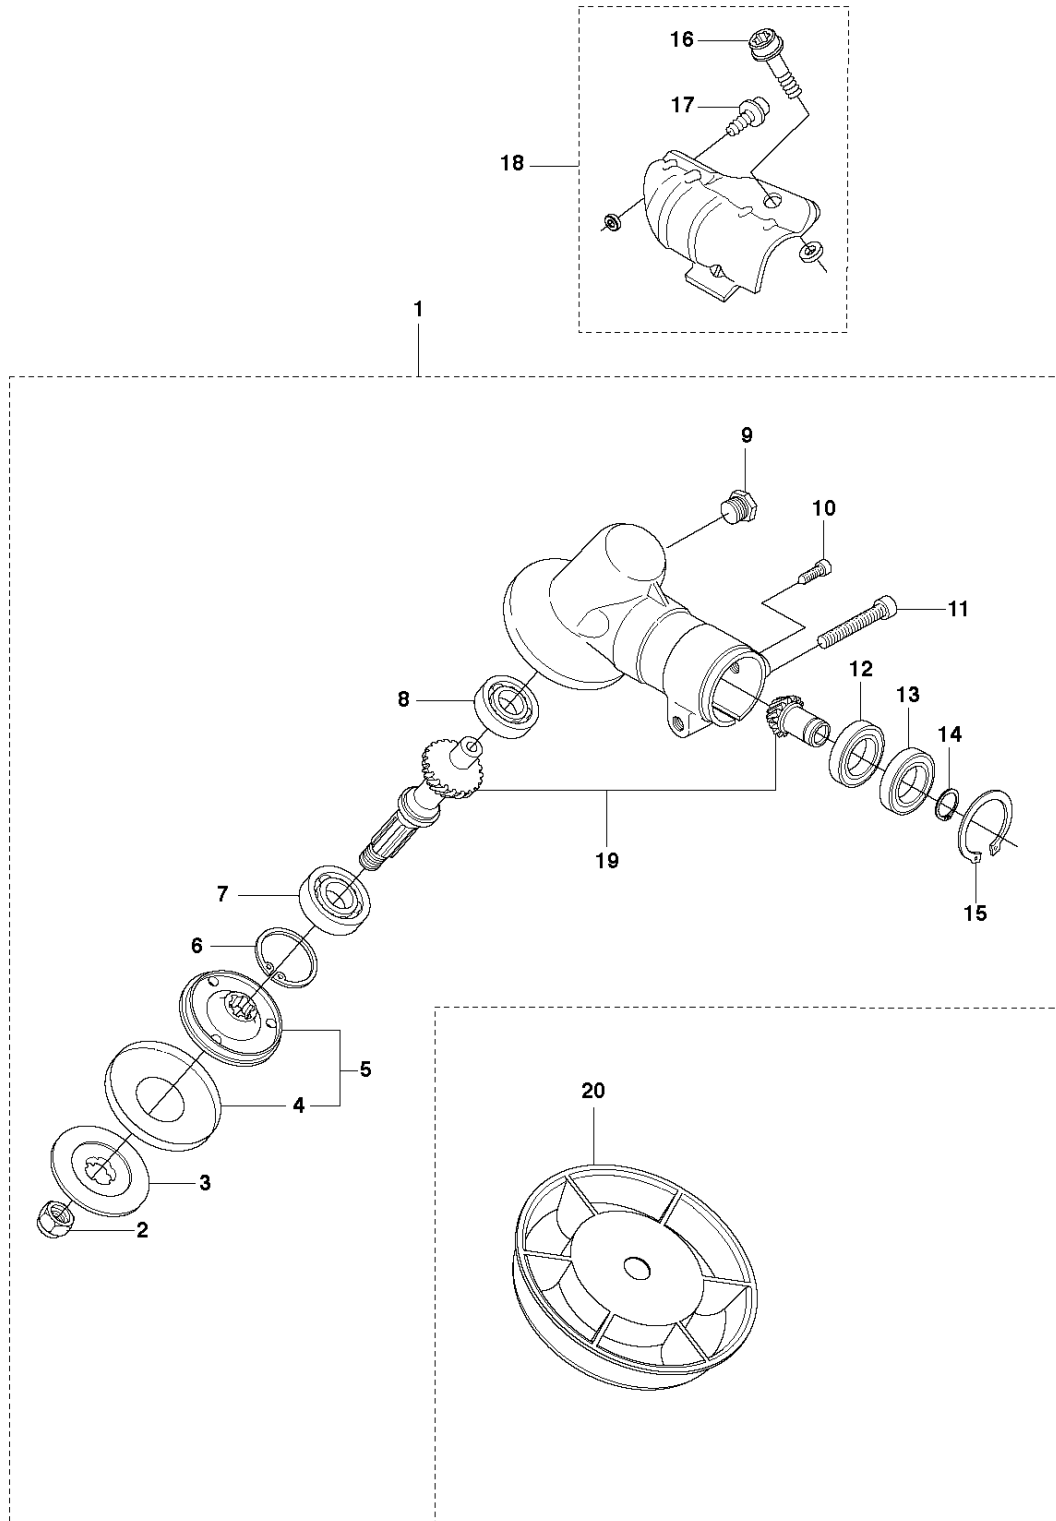

## ACCESSORIES

525 RX

Ref	Part No	Description	Remark	QTY	KIT
1	502 28 59-01	STOP		1	
2	575 73 82-02	COMBINATION WRENCH		1	
3	501 60 02-03	SCREWDRIVER		1	
4	502 21 58-01	L-NYCKEL		1	
5	531 00 92-48	FILTER OIL		1	
6	503 97 64-01	GREASE		1	
7	537 35 36-01	LOOP		1	
8	537 13 04-02	KNOB		1	7
9	537 35 01-01	LOOP		1	7
10	725 23 31-51	SCREW		1	7
11	537 31 29-01	TRANSPORT GUARD	200 - 275mm	1	
12	537 21 62-01	HARNESS		1	
12	537 21 62-02	HARNESS	USA	1	
13	537 21 63-01	HARNESS		1	
13	537 21 63-02	HARNESS	USA	1	
14	503 73 40-01	FRONT PIECE		1	13
15	503 73 41-02	FRONT PIECE		1	13
16	502 02 28-02	WELT HOOK		1	13

## ACCESSORIES

525 RX

Ref	Part No	Description	Remark	QTY	KIT
1	537 29 95-01	SAW BLADE GUARD	RX, RXT, RK	1	
2	573 99 43-04	SCREW IHSCFMO		2	1
3	537 04 75-01	CLAMP		1	1
4	537 29 34-01	ADAPTER		1	1
5	537 21 71-01	SAW BLADE GUARD		1	1
6	503 20 03-16	SCREW IHSCFM		4	1
7	574 03 95-01	LOCKING NUT		4	1
8	503 97 71-01	TRIMMER GUARD		1	
9	503 21 07-16	SCREW IHSCFT		1	8
10	503 79 88-01	BLADE		1	8
11	503 93 42-02	COMBI GUARD		1	
12	503 21 07-16	SCREW IHSCFT		1	11
13	503 79 88-01	BLADE		1	11

## BEVEL GEAR

525 RX

Ref	Part No	Description	Remark	QTY	KIT
1	537 19 92-02	BEVEL GEAR ASSY		1	
2	503 85 63-01	NUT		1	1
3	537 28 56-01	SUPPORT FLANGE		1	1
4	537 29 26-01	CUP		1	1
5	537 23 49-01	DRIVER ASSY		1	1
6	735 31 28-10	CIRCLIP		1	1
7	503 25 24-01	BALL BEARING		1	1
8	738 21 98-00	BALL BEARING		1	1
9	503 20 15-01	SCREW IHHM		1	1
10	503 20 14-12	SCREW IHSCFMO		1	1
11	503 20 07-25	SCREW IHSCFM		1	1
12	738 21 99-00	BALL BEARING		1	1
13	738 21 99-02	BALL BEARING		1	1
14	735 31 11-00	CIRCLIP		1	1
15	735 31 25-10	CIRCLIP		1	1
16	544 21 84-20	SCREW ITXSCM		1	18
17	501 98 10-01	SCREW ITXSCM		1	18
18	574 30 69-03	CLAMP		1	
19	537 04 10-01	GEAR WHEEL KIT		1	1
20	503 89 01-01	SUPPORT CUP		1	