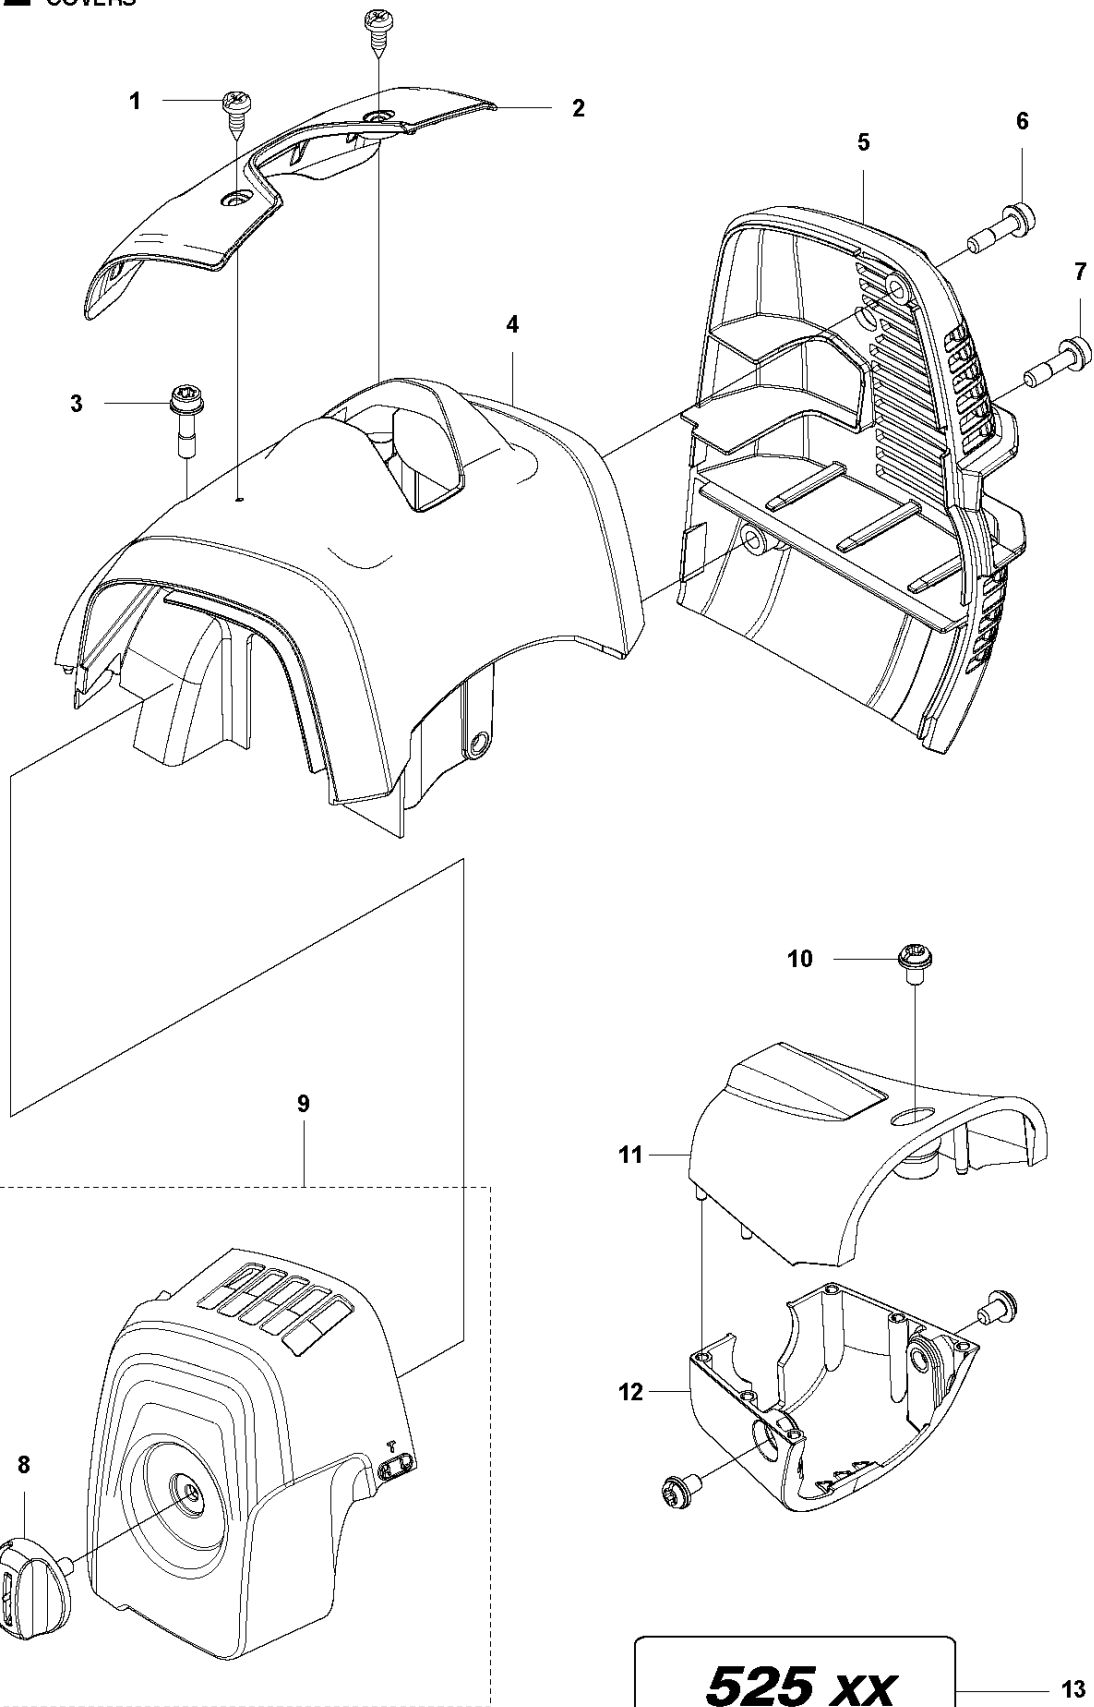

G2 525 LK, RJX, RX, RXT, RK
COVERS

COVER

525 RX

Ref	Part No	Description	Remark	QTY	KIT
1	503 21 35-12	SCREW CCRPANT		2	
2	576 40 45-01	ARM PROTECTION		1	
3	577 81 54-01	BOLT		1	
4	576 40 43-01	CYLINDER COVER		1	
5	576 40 47-01	MUFFLER GUARD		1	
6	577 81 54-01	BOLT		1	
7	577 81 54-01	BOLT		1	
8	576 99 24-02	KNOB		1	9
9	581 04 73-01	FILTER COVER ASSY		1	
10	544 25 68-01	SCREW		3	
11	577 85 11-01	COVER		1	
12	577 85 10-01	COVER		1	
13	579 44 58-07	DECAL	525RX	1