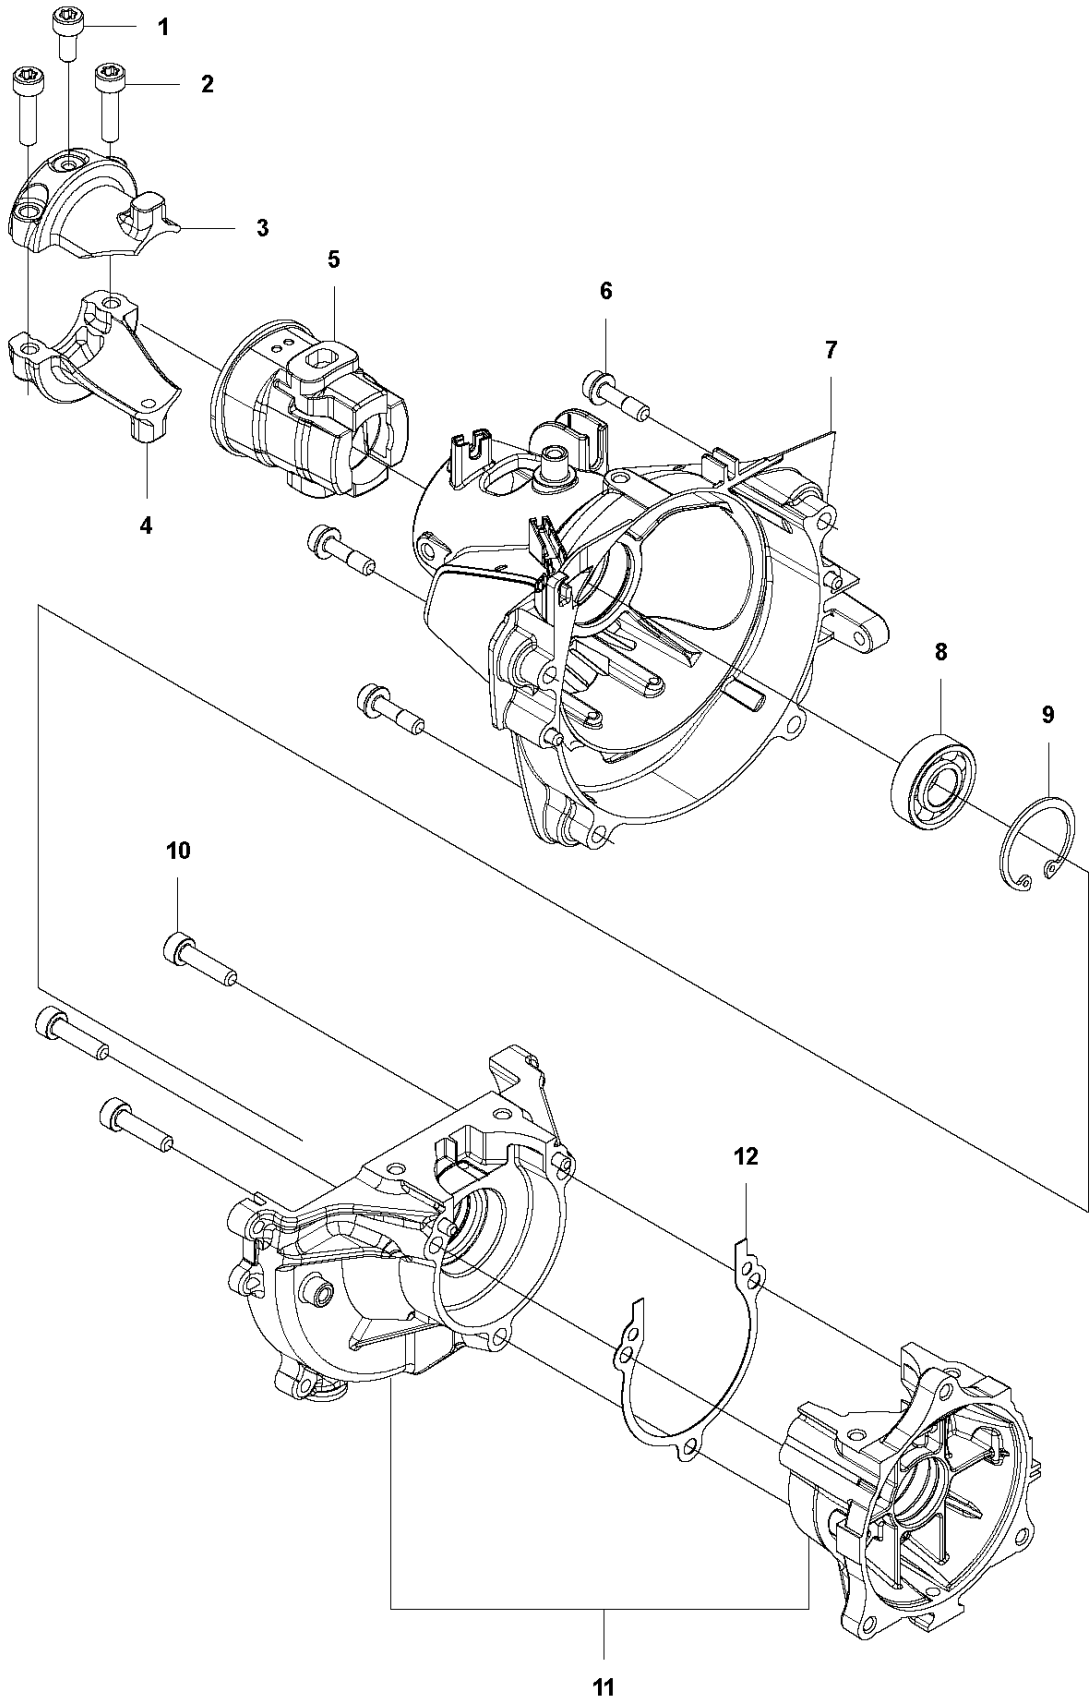

N 524, 525
CRANK CASE

CRANKCASE

525 RX

Ref	Part No	Description	Remark	QTY KIT
1	529 26 81-01	BOLT		1
2	577 94 20-01	BOLT		2
3	576 42 07-02	BRACKET		1
4	576 42 08-02	BRACKET		1
5	576 42 05-01	CUSHION		1
6	577 81 54-01	BOLT		4
7	576 40 41-01	HOUSING		1
8	525 95 32-01	BEARING		1
9	506 60 99-01	RING		1
10	504 11 43-01	SCREW		3
11	581 30 86-01	CRANKCASE		1
12	576 39 95-02	GASKET		1