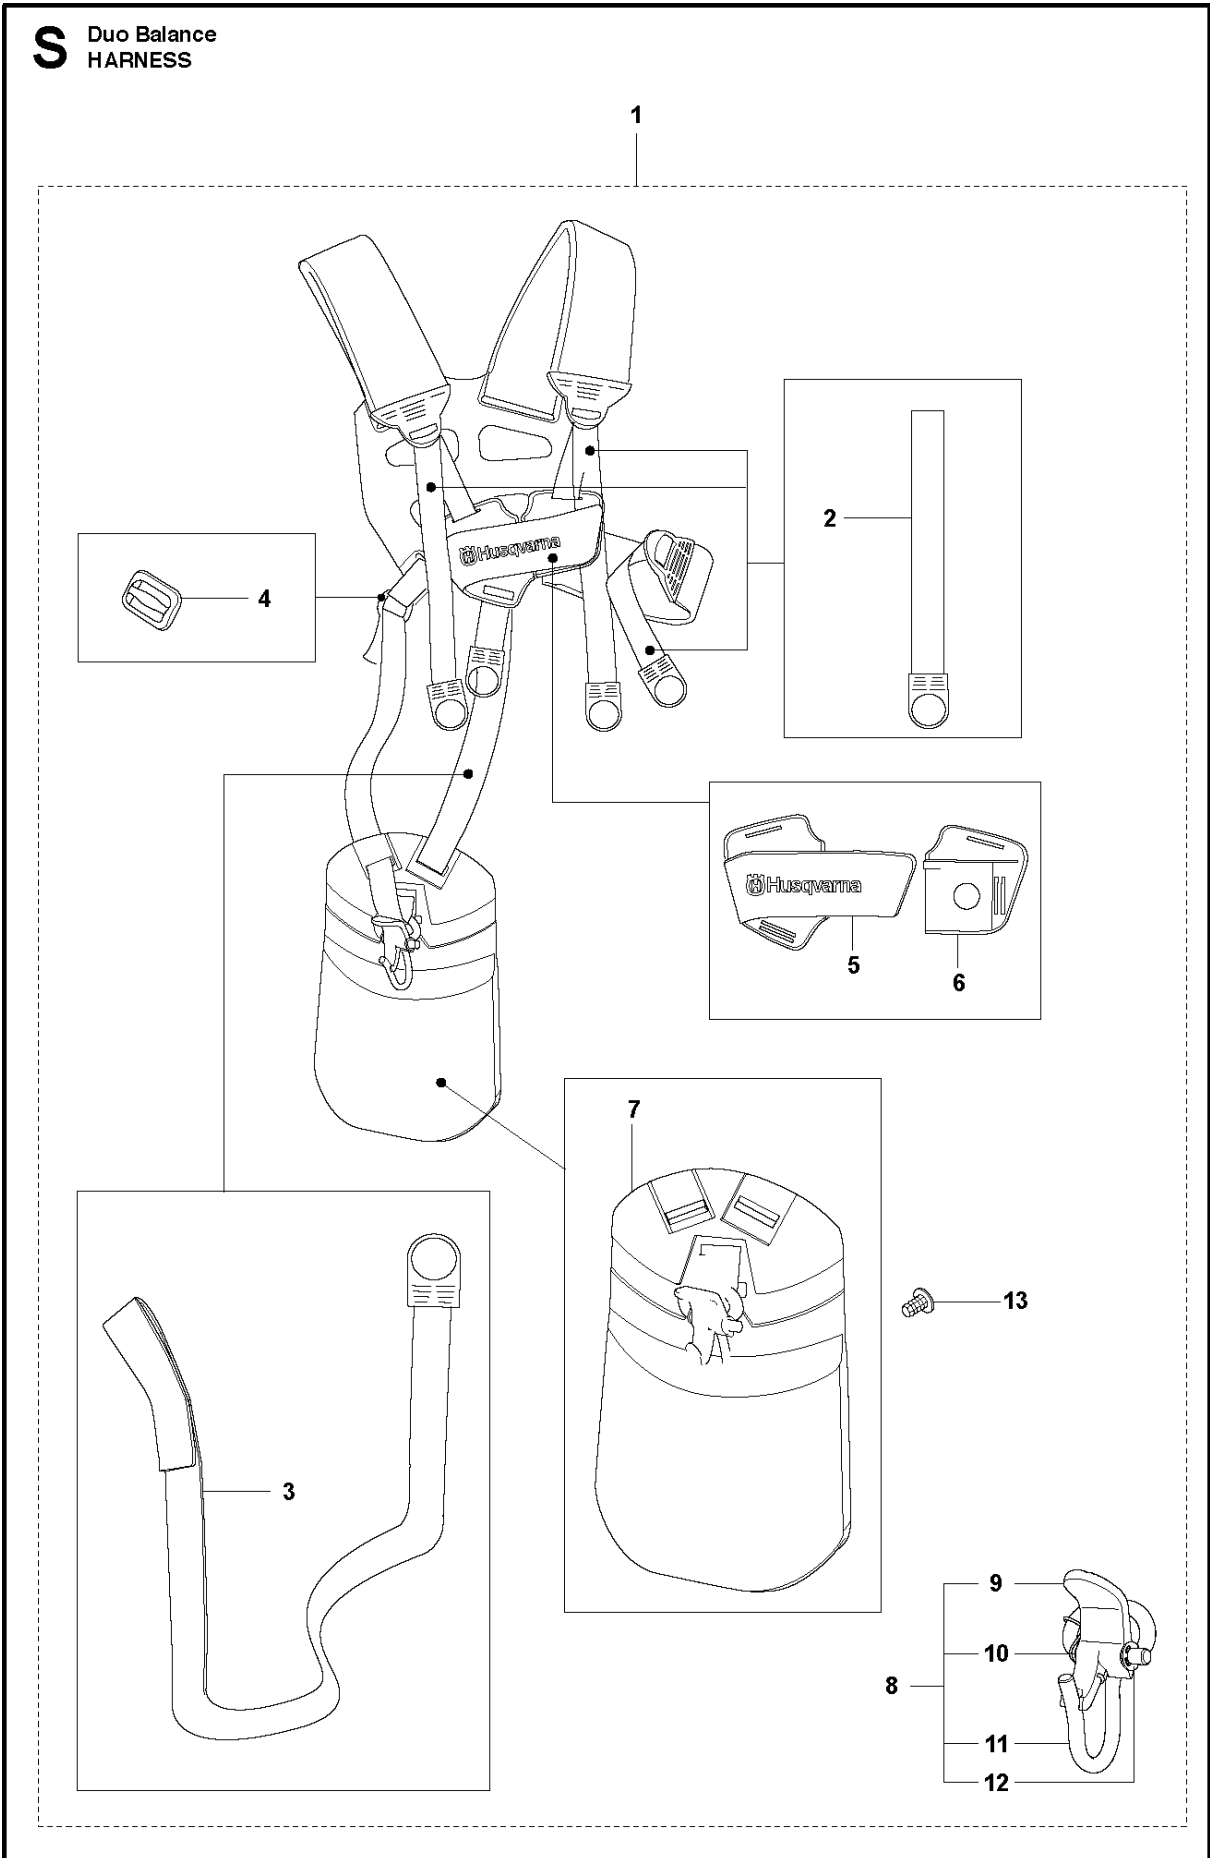

S Duo Balance
HARNESS

HARNES

525 RX

Ref	Part No	Description	Remark	QTY KIT	
1	537 27 57-01	HARNES		1	
1	537 27 57-03	HARNES	US	1	1
2	503 99 61-01	BAND		3	1
3	503 99 61-03	BAND		1	1
4	537 11 35-01	RETAINER		1	1
5	537 28 84-01	FRONT PIECE		1	1
6	537 28 83-01	FRONT PIECE		1	1
7	537 27 59-01	HIP PAD		1	1
8	502 02 28-01	HOOK		1	1
9	502 02 30-02	LOCK		1	1,8
10	586 34 10-01	SPRING		1	1,8
11	502 02 29-02	HOOK		1	1,8
12	735 31 09-20	E-CLIP		1	1,8
13	537 17 54-01	HIP PAD		3	1