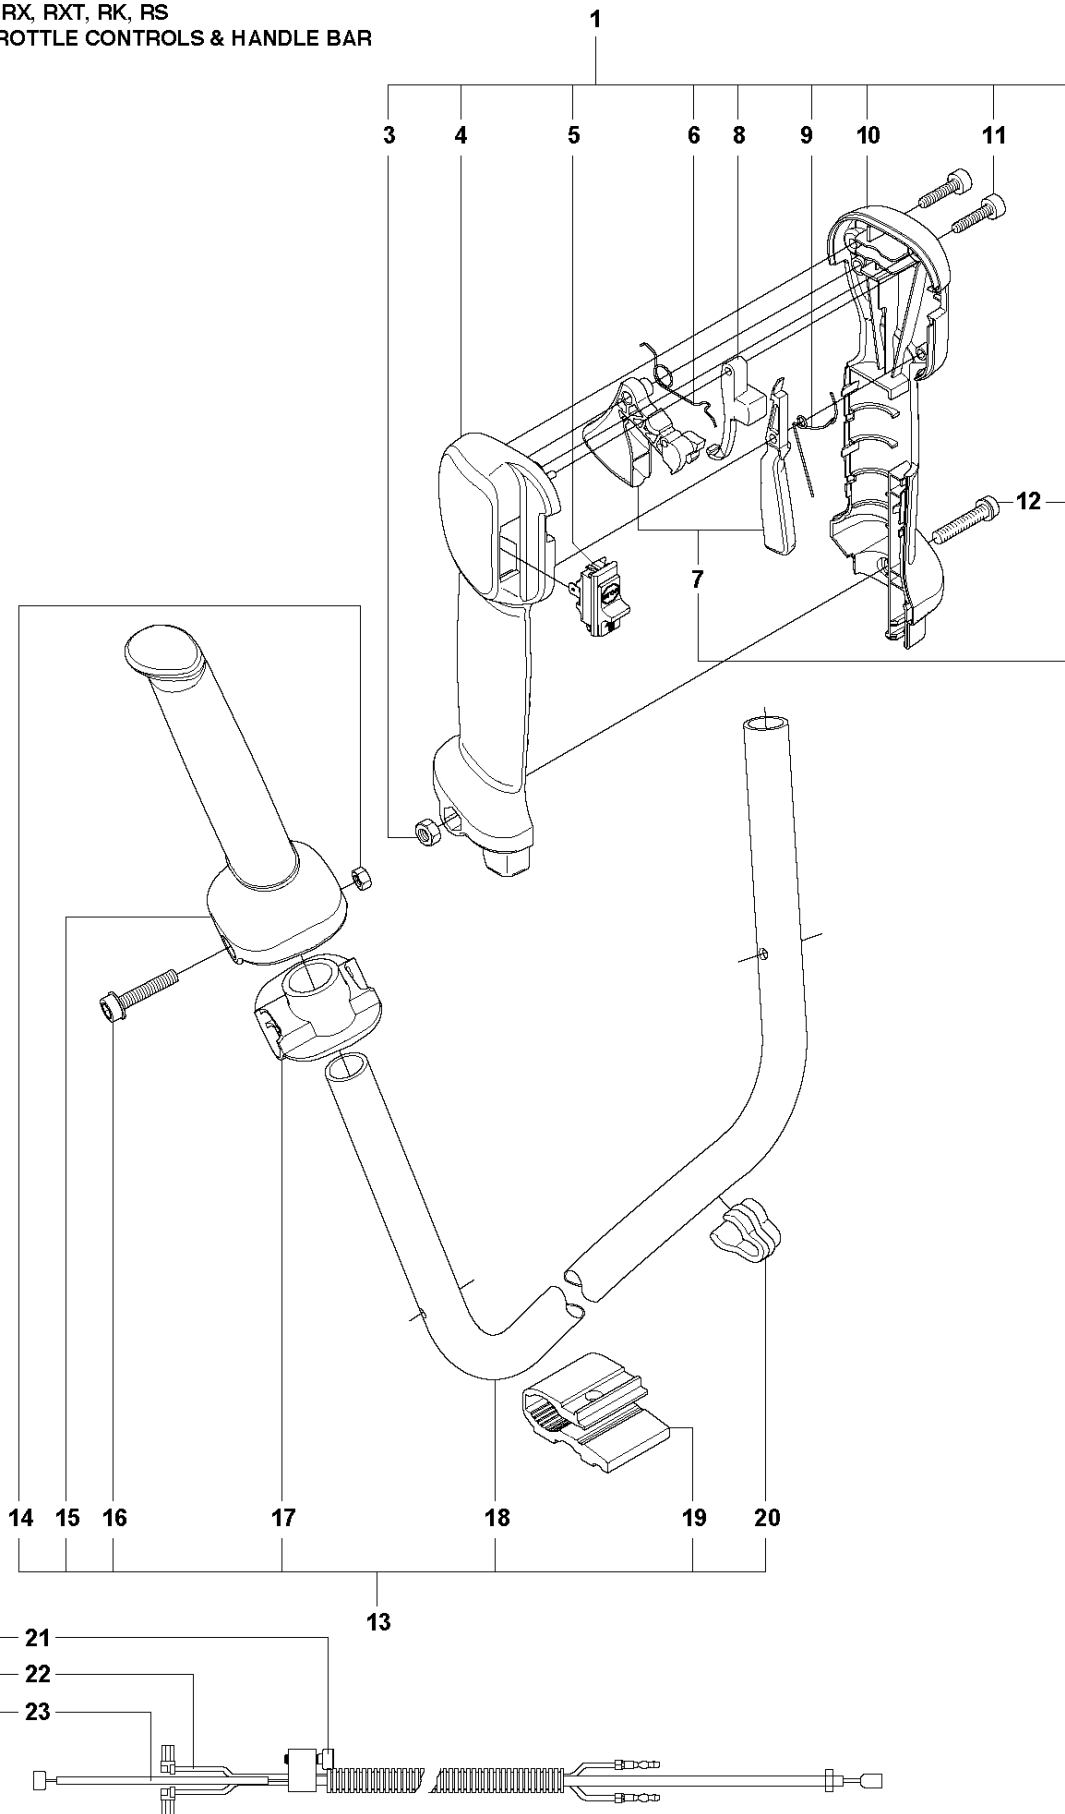

E 525RX, RXT, RK, RS
THROTTLE CONTROLS & HANDLE BAR

THROTTLE CONTROLS

525 RX

Ref	Part No	Description	Remark	QTY	KIT
1	537 42 45-13	HANDLE SYSTEM ASSY		1	
2	578 24 81-02	WIRING	RX, RS	1	
3	503 22 10-13	HEXAGON NUT		1	1
4	537 16 02-03	HANDLE HALF LEFT	RX	1	1
5	537 41 90-01	SWITCH		1	1
6	537 17 42-01	SPRING THROTTLE TRIG		1	1
7	506 49 77-01	THROTTLE CONTROL		1	1
8	537 16 07-03	STARTER THROTTLE LOC		1	1
9	537 17 43-01	SPRING		1	1
10	537 16 03-01	HANDLE HALF RIGHT	RX	1	1
11	574 44 40-01	SCREW ITXSCT		2	2
12	525 75 51-09	SCREW ITXSCFM	M5X35	1	1
13	578 24 82-02	HANDLE BAR	RX	1	
14	731 23 14-01	HEXAGON NUT		1	13
15	537 17 28-01	HANDLE	RXT, RK, RS	1	13
16	525 75 52-04	SCREW ITXSCFM		1	13
17	537 17 29-01	COVER		1	13
18	537 36 00-01	HANDLEBAR	RXT, RK, RX	1	13
19	544 02 09-01	CLIP	RXT, RK, RX	1	13
19	503 75 00-01	HANDLEBAR BRACKET	RS	1	13
20	502 21 12-01	STAPLE	RS	1	13
21	503 21 66-18	SCREW IHSCT		1	2
22	580 62 24-02	SHORT CIRCUIT CABLE	RX, RS	1	2
23	580 47 09-01	THROTTLE CABLE		1	2