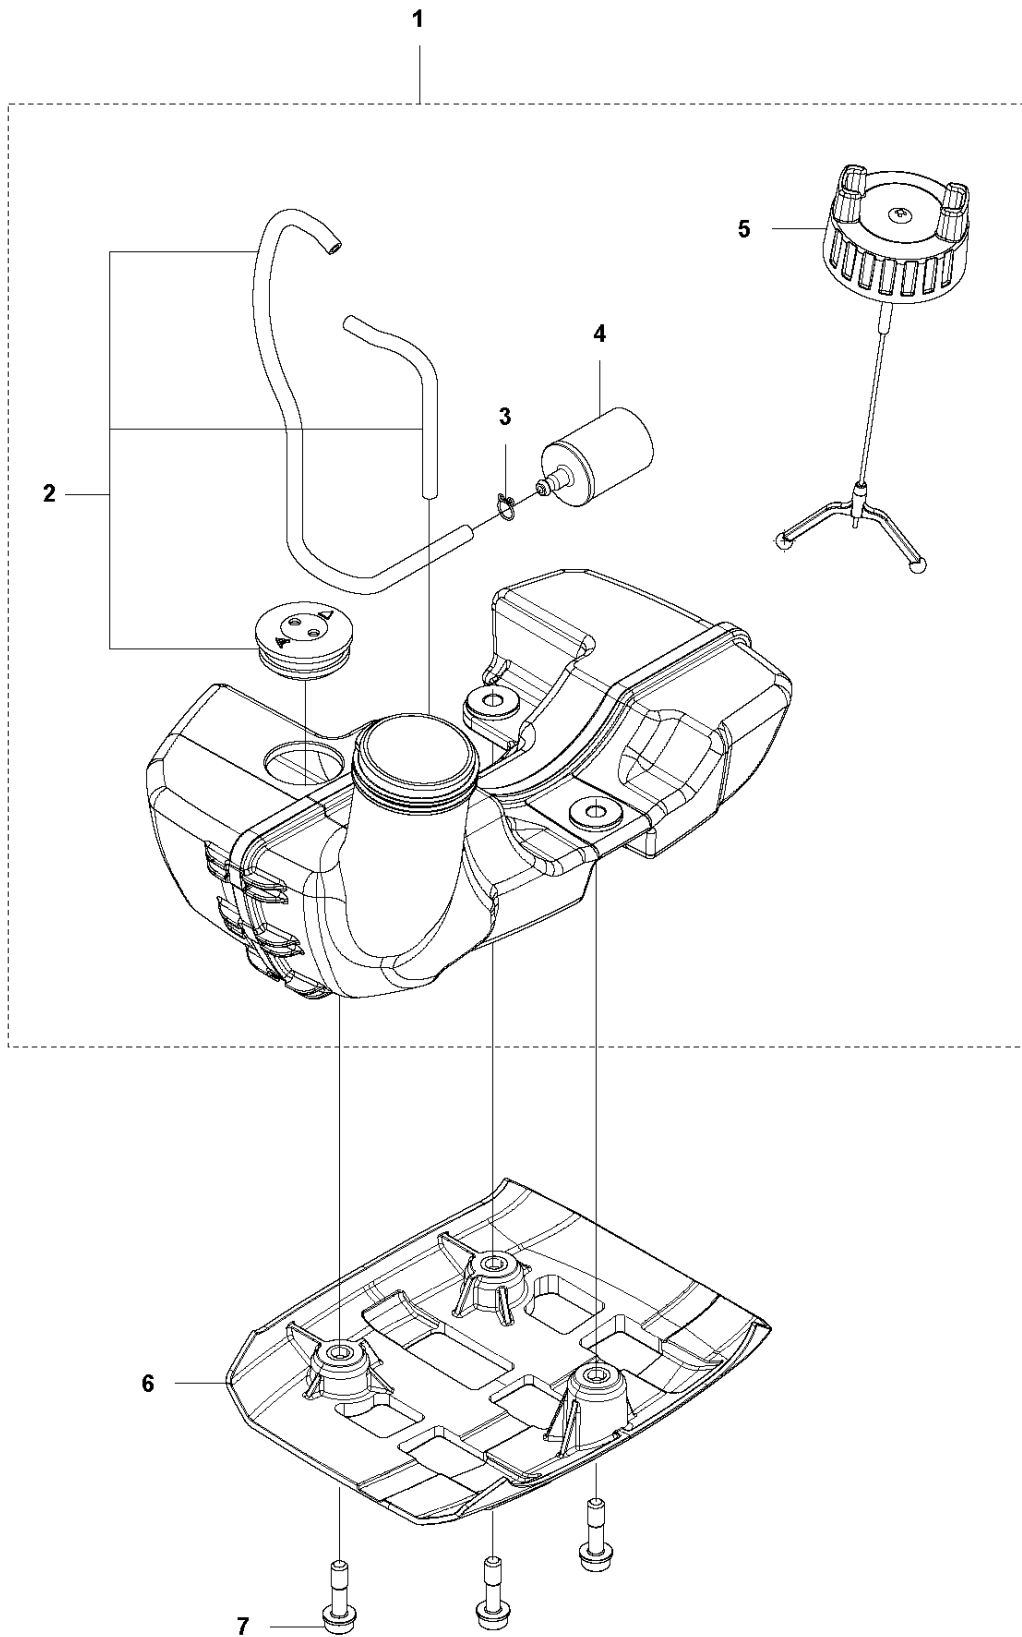

K2 524L, 525LK, RJX, RX, RXT, RK
FUEL TANK

FUEL TANK

525 RX

Ref	Part No	Description	Remark	QTY	KIT
1	576 40 51-02	FUEL TANK		1	
2	577 50 99-03	PIPE		1	1
3	506 70 70-01	CLIP		1	1
4	503 44 32-01	FILTER		1	1
5	579 64 57-03	TANK CAP		1	1
6	576 40 49-01	SKID PLATE		1	
7	577 81 54-01	BOLT		1