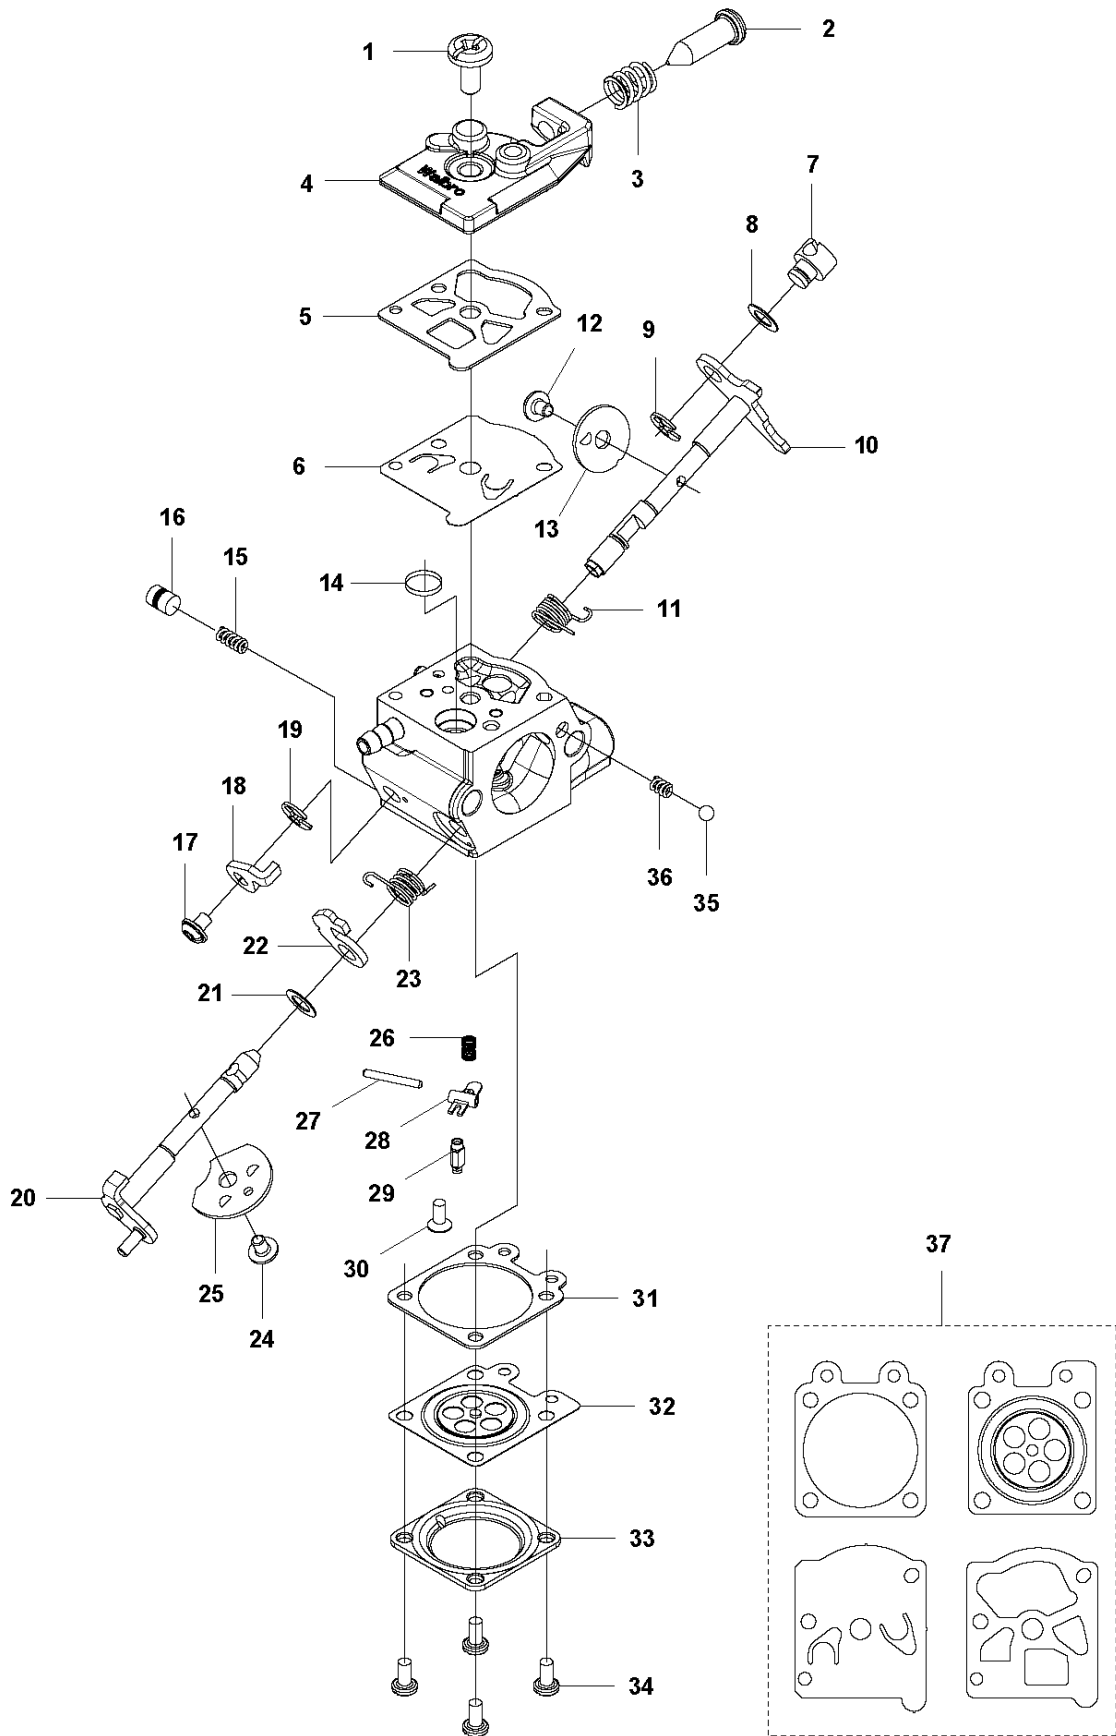

## BEVEL GEAR

525 RX

Ref	Part No	Description	Remark	QTY	KIT
1	537 19 92-02	BEVEL GEAR ASSY		1	
2	503 85 63-01	NUT		1	1
3	537 28 56-01	SUPPORT FLANGE		1	1
4	537 29 26-01	CUP		1	1
5	537 23 49-01	DRIVER ASSY		1	1
6	735 31 28-10	CIRCLIP		1	1
7	503 25 24-01	BALL BEARING		1	1
8	738 21 98-00	BALL BEARING		1	1
9	503 20 15-01	SCREW IHHM		1	1
10	503 20 14-12	SCREW IHSCFMO		1	1
11	503 20 07-25	SCREW IHSCFM		1	1
12	738 21 99-00	BALL BEARING		1	1
13	738 21 99-02	BALL BEARING		1	1
14	735 31 11-00	CIRCLIP		1	1
15	735 31 25-10	CIRCLIP		1	1
16	544 21 84-20	SCREW ITXSCM		1	18
17	501 98 10-01	SCREW ITXSCM		1	18
18	574 30 69-03	CLAMP		1	
19	537 04 10-01	GEAR WHEEL KIT		1	1
20	503 89 01-01	SUPPORT CUP		1	

## CARBURETOR

525 RX

Ref	Part No	Description	Remark	QTY KIT
1	520 97 63-01	SCREW		1
2	577 81 57-01	SCREW		1
3	513 59 32-01	SPRING		1
4	579 19 06-01	COVER		1
5	520 95 48-01	GASKET		1
6	502 21 36-01	DIAPHRAGM PUMP		1
7	513 40 08-01	SWIVEL		1
8	516 52 42-01	WASHER		1
9	506 73 86-01	RING		1
10	579 19 07-01	SHAFT		1
11	577 81 55-01	SPRING		1
12	520 75 98-01	SCREW		1
13	520 97 86-01	VALVE		1
14	520 95 70-01	SCREEN		1
15	505 05 79-01	SPRING		1
16	584 90 12-01	PISTON ASSY		1
17	520 75 98-01	SCREW		1
18	579 19 08-01	LEVER		1
19	505 05 65-01	RING		1
20	579 19 10-01	SHAFT		1
21	516 52 42-01	WASHER		1
22	584 90 13-01	LEVER		1
23	579 19 11-01	SPRING		1
24	520 75 98-01	SCREW		1
25	581 15 49-01	VALVE		1
26	578 89 54-01	SPRING		1
27	520 97 74-01	PIN		1
28	577 80 72-01	LEVER		1
29	521 08 54-01	VALVE.INLET		1
30	577 80 71-01	SCREW		1
31	516 97 21-01	GASKET METERI		1
32	577 80 70-01	DIAPHRAGM		1
33	514 18 92-01	COVER		1
34	520 97 88-01	SCREW ASSY		4
35	514 24 26-01	BALL		1
36	514 24 33-01	SPRING.CHOKE		1
37	580 68 48-01	GASKET KIT	Coomopes by item 5, 6, 31 and 32	1