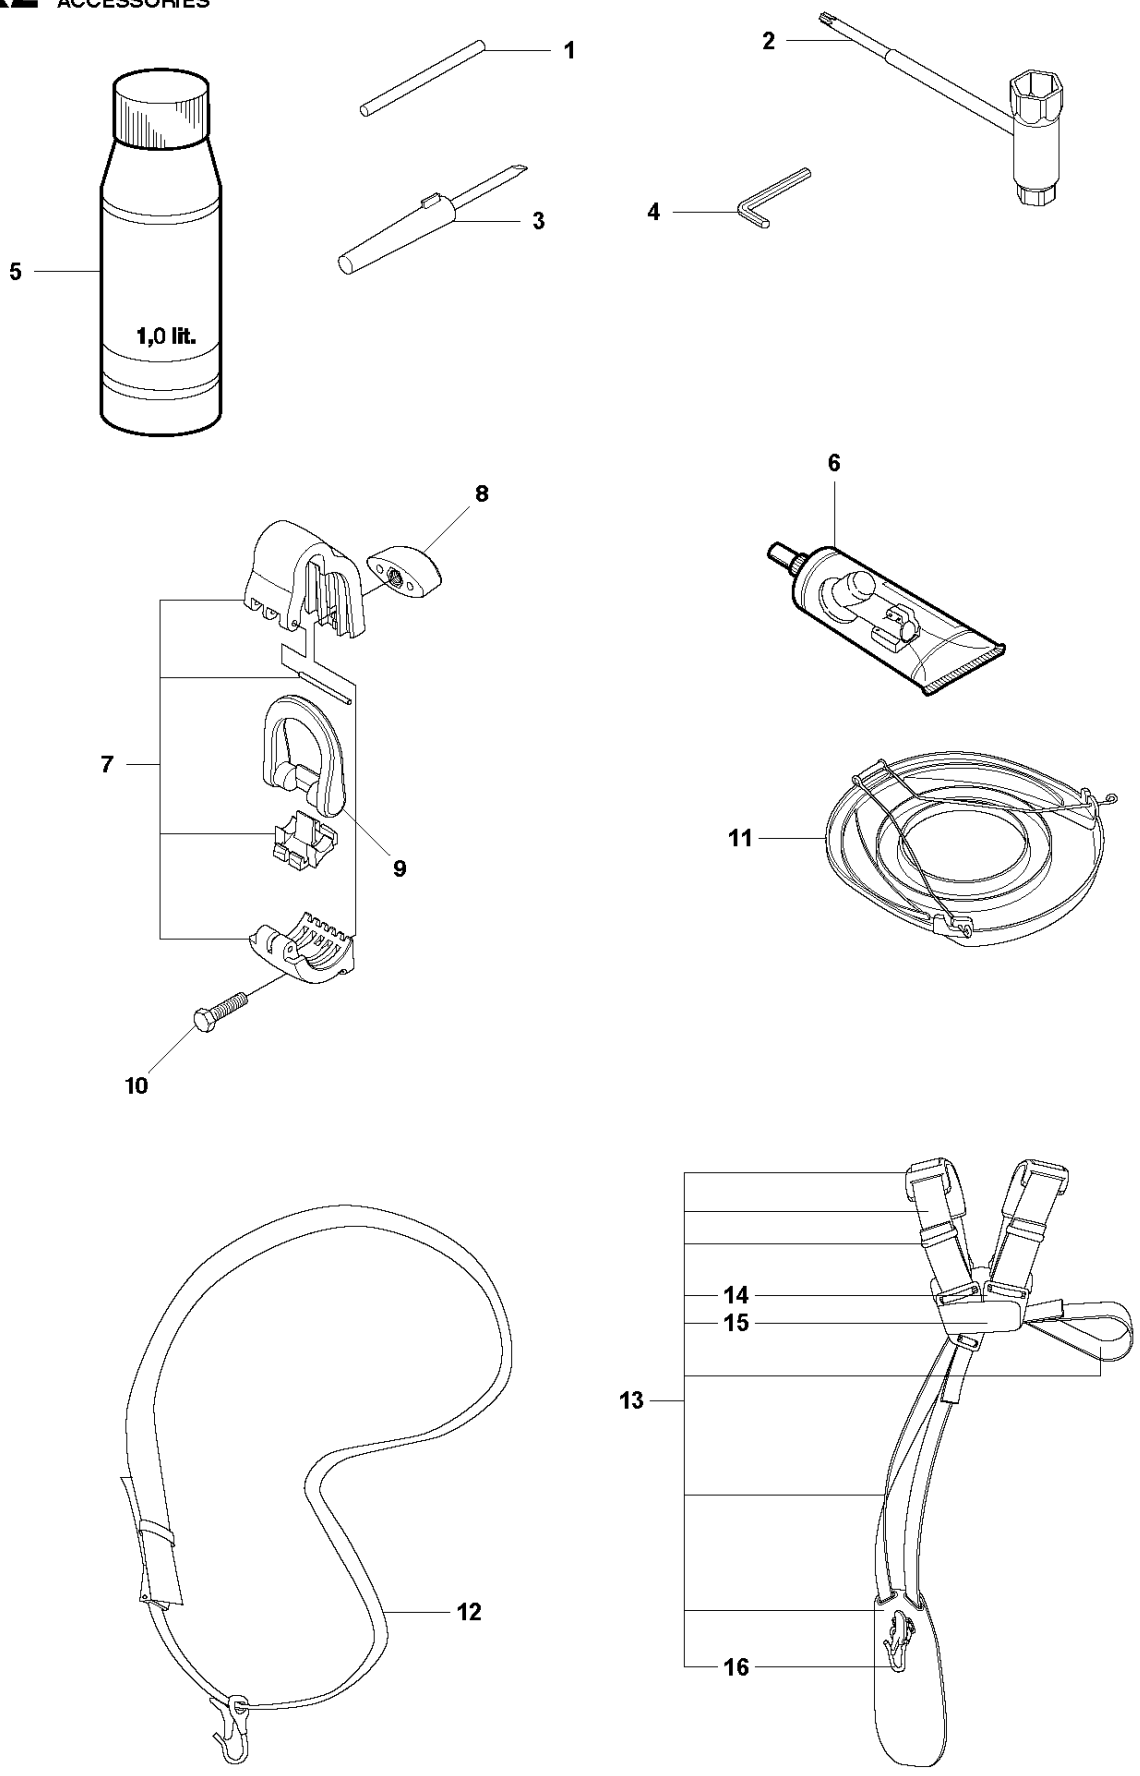

## ACCESSORIES

525 RX

Ref	Part No	Description	Remark	QTY	KIT
1	502 28 59-01	STOP		1	
2	575 73 82-02	COMBINATION WRENCH		1	
3	501 60 02-03	SCREWDRIVER		1	
4	502 21 58-01	L-NYCKEL		1	
5	531 00 92-48	FILTER OIL		1	
6	503 97 64-01	GREASE		1	
7	537 35 36-01	LOOP		1	
8	537 13 04-02	KNOB		1	7
9	537 35 01-01	LOOP		1	7
10	725 23 31-51	SCREW		1	7
11	537 31 29-01	TRANSPORT GUARD	200 - 275mm	1	
12	537 21 62-01	HARNESS		1	
12	537 21 62-02	HARNESS	USA	1	
13	537 21 63-01	HARNESS		1	
13	537 21 63-02	HARNESS	USA	1	
14	503 73 40-01	FRONT PIECE		1	13
15	503 73 41-02	FRONT PIECE		1	13
16	502 02 28-02	WELT HOOK		1	13