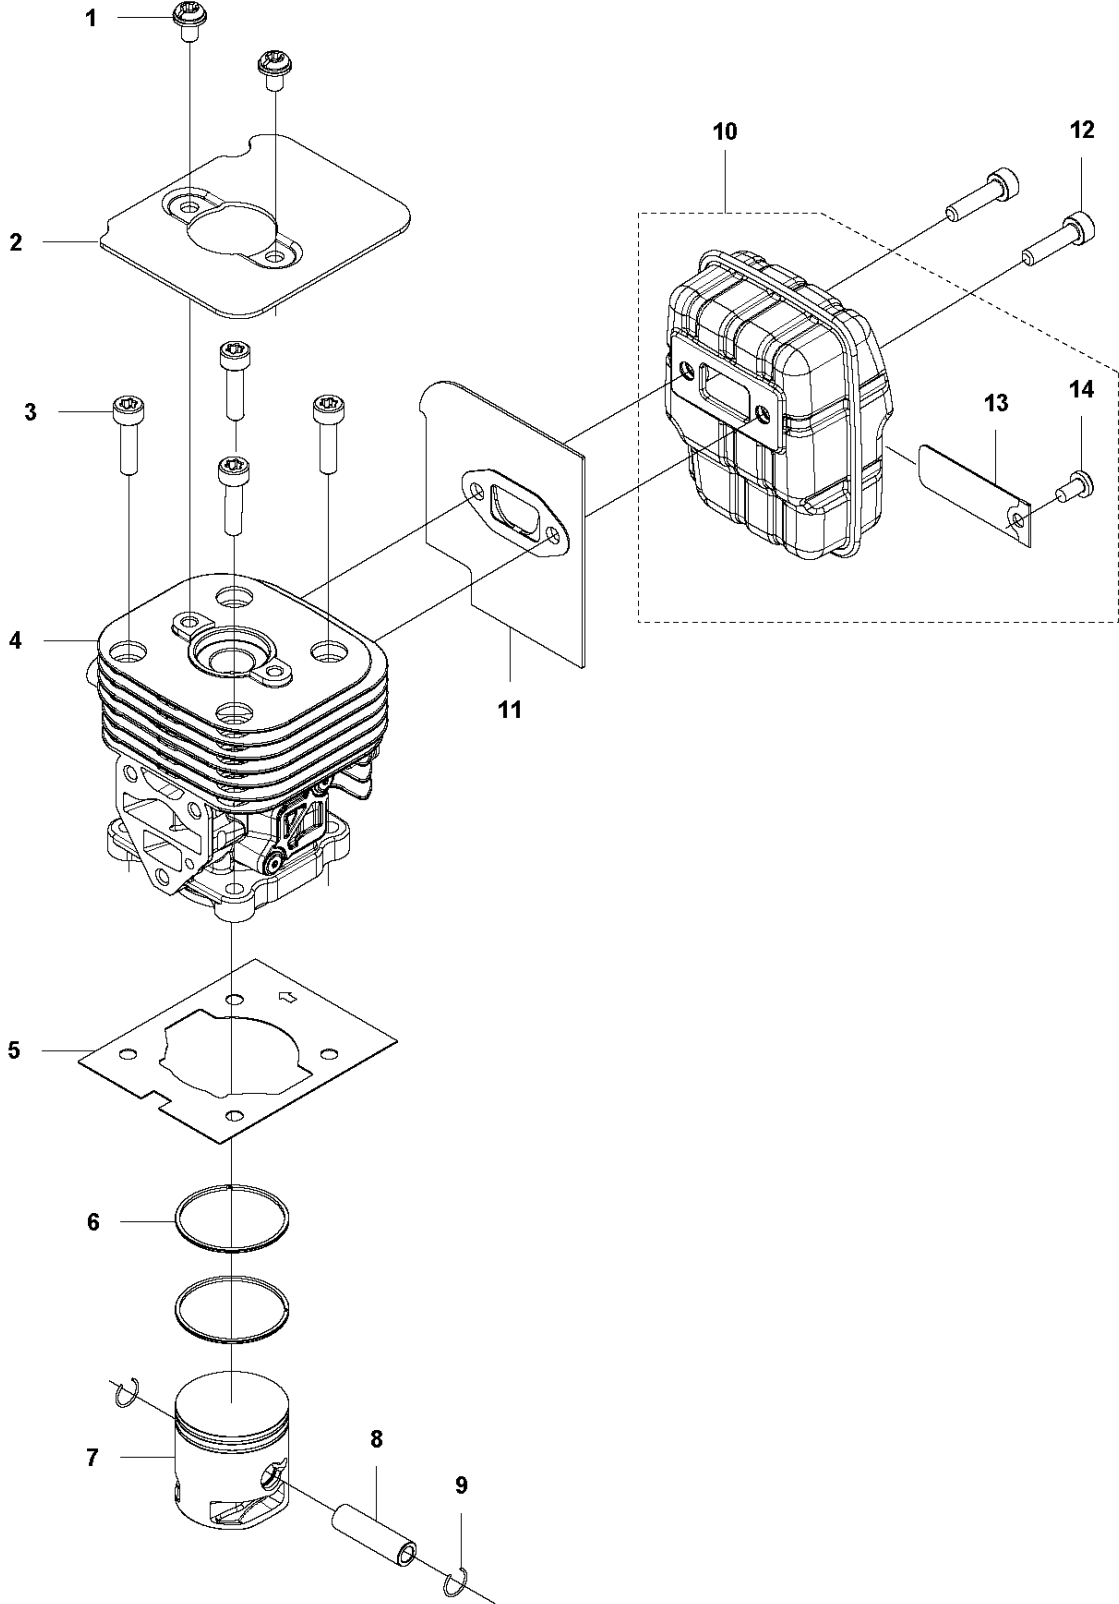

M 524, 525
CYLINDER PISTON & MUFFLER

CYLINDER, PISTON & MUFFLER

525 RX

Ref	Part No	Description	Remark	QTY	KIT
1	544 25 68-01	SCREW		2	
2	578 78 53-01	PLATE		1	
3	504 11 43-01	SCREW		4	
4	577 97 90-01	CYLINDER		1	
5	576 39 87-02	GASKET		1	
6	506 61 81-01	RING		2	
7	577 91 74-01	PISTON		1	
8	505 04 07-01	PIN		1	
9	505 04 52-01	RING		2	
10	585 24 86-01	MUFFLER		1	
10	585 03 29-01	MUFFLER ASSY	Australia / New Zealand	1	
11	578 40 81-01	GASKET		1	
12	504 11 43-01	SCREW		2	
13	580 51 44-01	SPARK ARRESTER		1	10
14	729 57 74-05	SCREW CRPANT		1	10