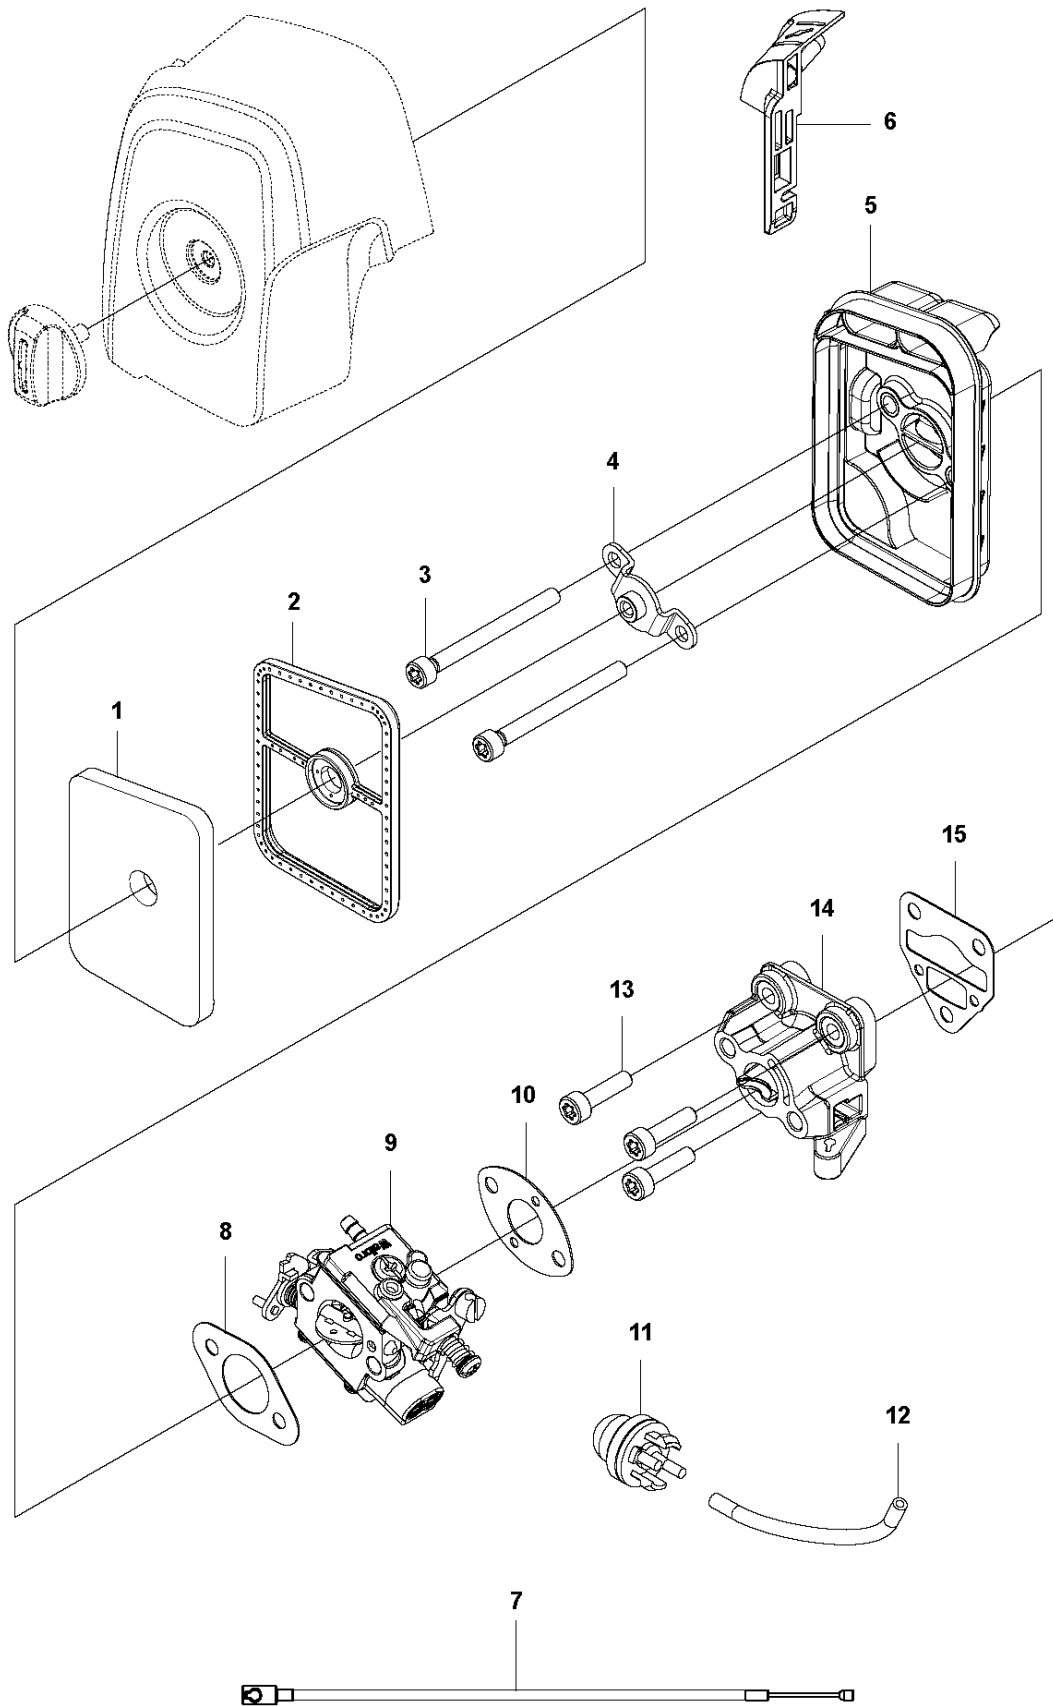

H2 525 LK, RJX, RX, RXT, RK
CARBURETOR & AIRFILTER

CARBURETOR & AIR FILTER

525 RX

Ref	Part No	Description	Remark	QTY KIT
1	581 04 74-01	AIR FILTER		1
2	581 45 18-01	AIR FILTER		1
3	580 46 72-01	BOLT		2
4	585 48 85-01	PLATE		1
5	581 04 70-01	FILTER HOUSING		1
6	577 84 83-01	CHOKE CONTROL		1
7	578 86 43-01	THROTTLE CABLE		1
8	577 88 24-02	GASKET		1
9	584 90 14-01	CARBURETTOR		1
10	576 39 91-02	GASKET		1
11	503 93 66-01	PRIMER HOUSING		1
12	577 05 05-01	PIPE		1
13	504 11 43-01	SCREW		3
14	578 90 83-01	INSULATOR		1
15	576 39 89-01	GASKET		1