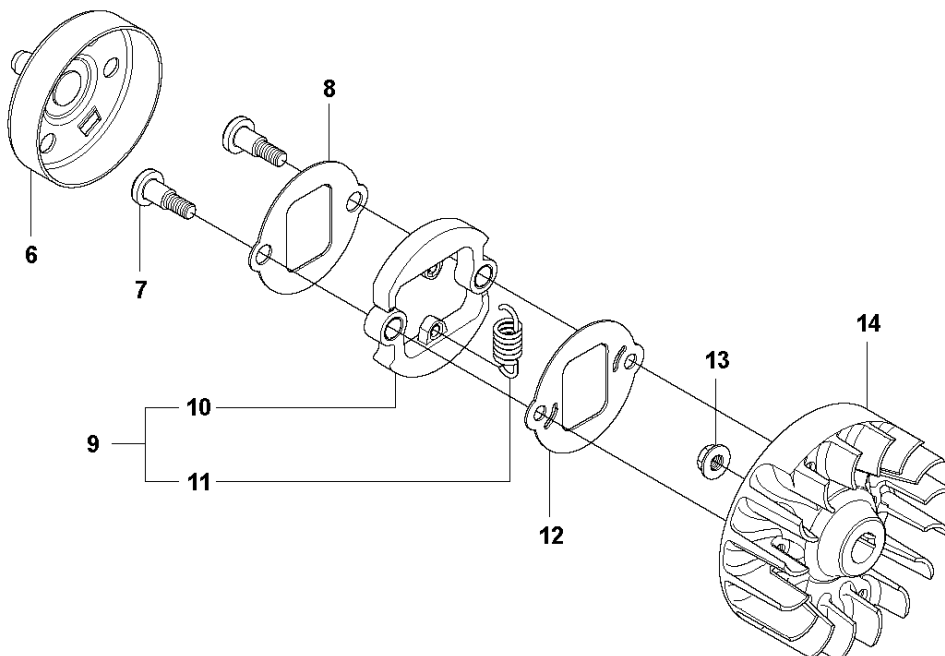

M 327LS, LX, LDX, RX, RDX, RJX, 323RII
IGNITION & CLUTCH

IGNITION SYSTEM & CLUTCH

327 RDX, from 2012-01 -

Ref	Part No	Description	Remark	QTY	KIT
1	502 49 36-01	SHORT CIRCUIT CABLE		1	
2	537 43 43-01	SPARK PLUG CAP		1	
3	503 23 51-09	SPARK PLUG	Champion RCJ 6Y	1	
4	544 12 70-01	IGNITION MODULE		1	
5	503 21 66-18	SCREW IH SCT		2	
6	537 23 75-01	CLUTCH DRUM ASSY		1	
7	503 84 29-02	SCREW		2	
8	537 04 67-02	WASHER		1	
9	537 03 22-01	CLUTCH ASSY		1	
10	503 84 28-01	CLUTCH SHOE		2	9
11	503 81 60-01	CLUTCH SPRING		1	9
12	537 04 68-02	WASHER		1	
13	731 71 16-51	HEXAGON NUT FLANGE		1	
14	537 24 96-02	FLYWHEEL		1	
15	537 23 93-01	CONTACT SPRING		1