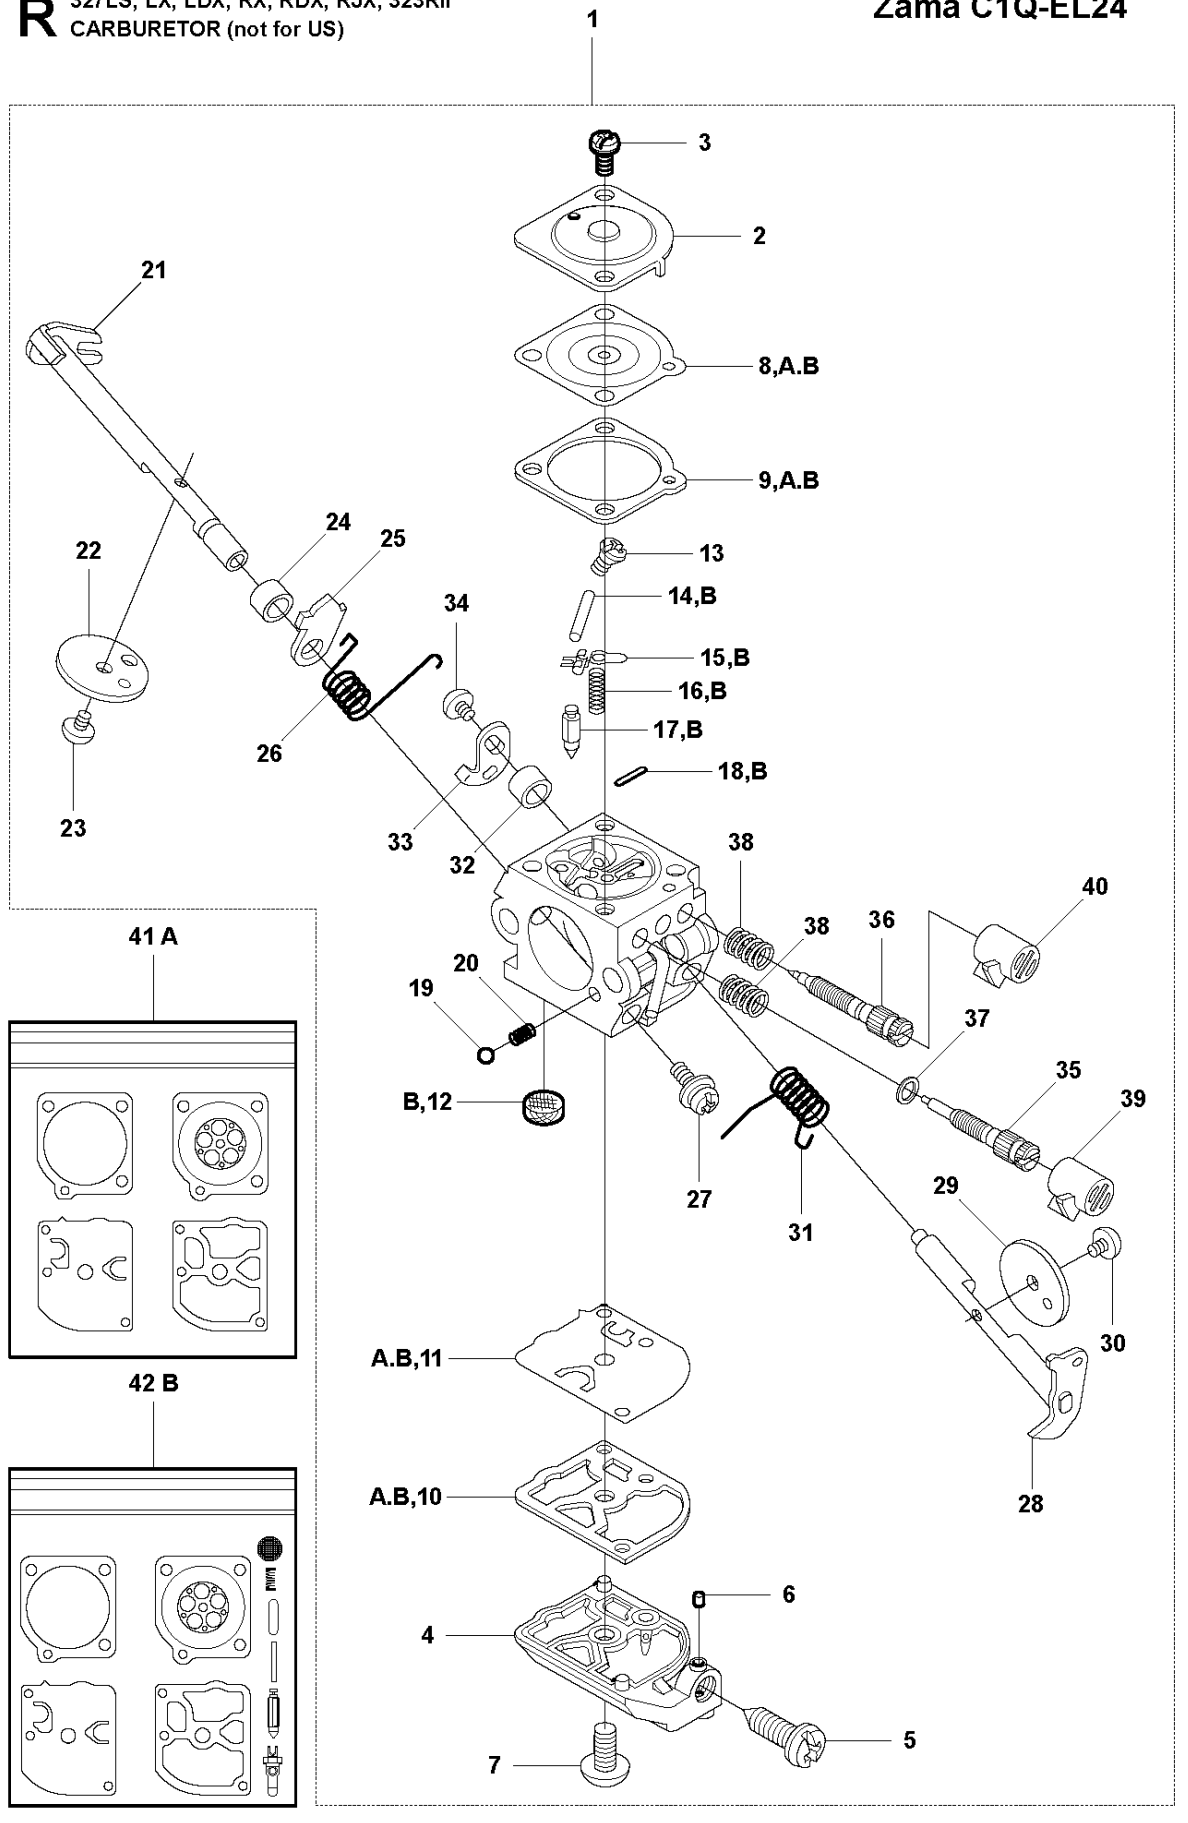

R 327LS, LX, LDX, RX, RDX, RJX, 323RII
CARBURETOR (not for US)

Zama C1Q-EL24

Ref	Part No	Description	Remark	QTY	KIT
1	503 28 34-01	CARBURETTOR	Zama C1Q-EL24, NOT FOR US	1	
2	503 97 43-01	COVER		1	1
3	503 48 05-01	SCREW		2	1
4	537 02 02-01	COVER		1	1
5	537 02 07-01	SCREW		1	1
6	503 48 11-01	PIECE		1	1
7	503 47 96-01	SCREW		1	1
8	537 04 89-01	DIAPHRAGM		1	1,A,B
9	537 02 04-01	GASKET		1	1,A,B
10	537 02 01-01	GASKET		1	1,A,B
11	537 02 00-01	DIAPHRAGM PUMP		1	1,A,B
12	503 53 57-01	STRAINER		1	1,B
13	503 48 01-01	SCREW		1	1
14	503 48 00-01	PIN RETAINING SCREW		1	1,B
15	503 66 59-01	LEVER		1	1,B
16	537 02 03-01	SPRING		1	1,B
17	503 47 97-01	VALVE		1	1,B
18	537 02 08-01	PLUG		1	1,B
19	537 01 25-01	BALL		1	1
20	537 01 26-01	SPRING		1	1
21	537 02 09-01	SHAFT ASSY		1	1
22	537 37 03-01	VALVE		1	1
23	503 48 18-01	SCREW		1	1
24	503 48 19-01	COLLAR		1	1
25	537 04 90-01	LEVER		1	1
26	537 02 10-01	SPRING		1	1
27	503 75 53-01	SCREW		1	1
28	537 01 96-01	SHAFT ASSY		1	1
29	537 01 99-01	VALVE		1	1
30	503 47 92-01	SCREW		1	1
31	537 01 97-01	SPRING		1	1
32	503 47 89-01	COLLAR		1	1
33	537 01 98-01	LEVER		1	1
34	503 47 90-01	SCREW		1	1
35	537 02 06-01	SCREW		1	1
36	537 12 78-01	SCREW		1	1
37	503 97 40-01	WASHER		1	1
38	503 48 08-01	SPRING		1	1
39	537 02 16-01	LIMITER CAP		1	1
40	537 02 16-01	LIMITER CAP		1	1
41,A	531 00 45-52	GASKET KIT		1	
42,B	531 00 45-53	GASKET KIT		1	