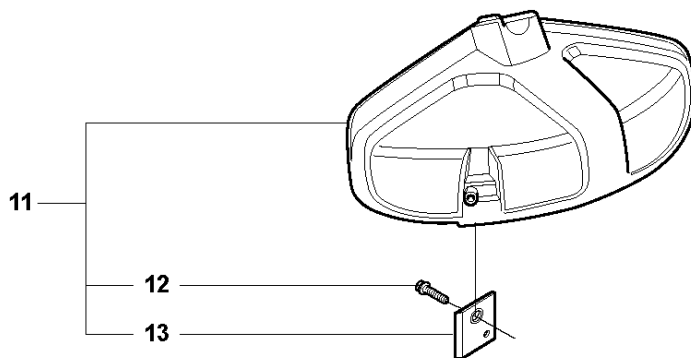

S 327LS, LX, LDX, RX, RDX, RJX, 323RII
ACCESSORIES

ACCESSORIES

327 RDX, from 2012-01 -

Ref	Part No	Description	Remark	QTY	KIT
1	544 04 42-10	ACCESSORY BAG	Captive screws 323RII, 327Rx	1	
2	573 99 43-04	SCREW IHSCFMO	Captive screws	2	1
3	574 56 80-01	CLAMP	Captive screws	1	1
4	537 29 34-01	ADAPTER		1	1
5	574 56 49-02	BLADE GUARD	Captive screws	1	1
6	503 20 03-16	SCREW IHSCFM	Captive screws	4	1
7	574 03 95-01	LOCKING NUT	Captive screws	4	1
8	503 97 71-01	TRIMMER GUARD	327Lx, 327LDx	1	
9	503 21 07-16	SCREW IH SCT		1	8
10	503 79 88-01	BLADE		1	8
11	503 93 42-02	COMBI GUARD	323RII, 327Rx	1	
12	503 21 07-16	SCREW IH SCT		1	11
13	503 79 88-01	BLADE		1	11