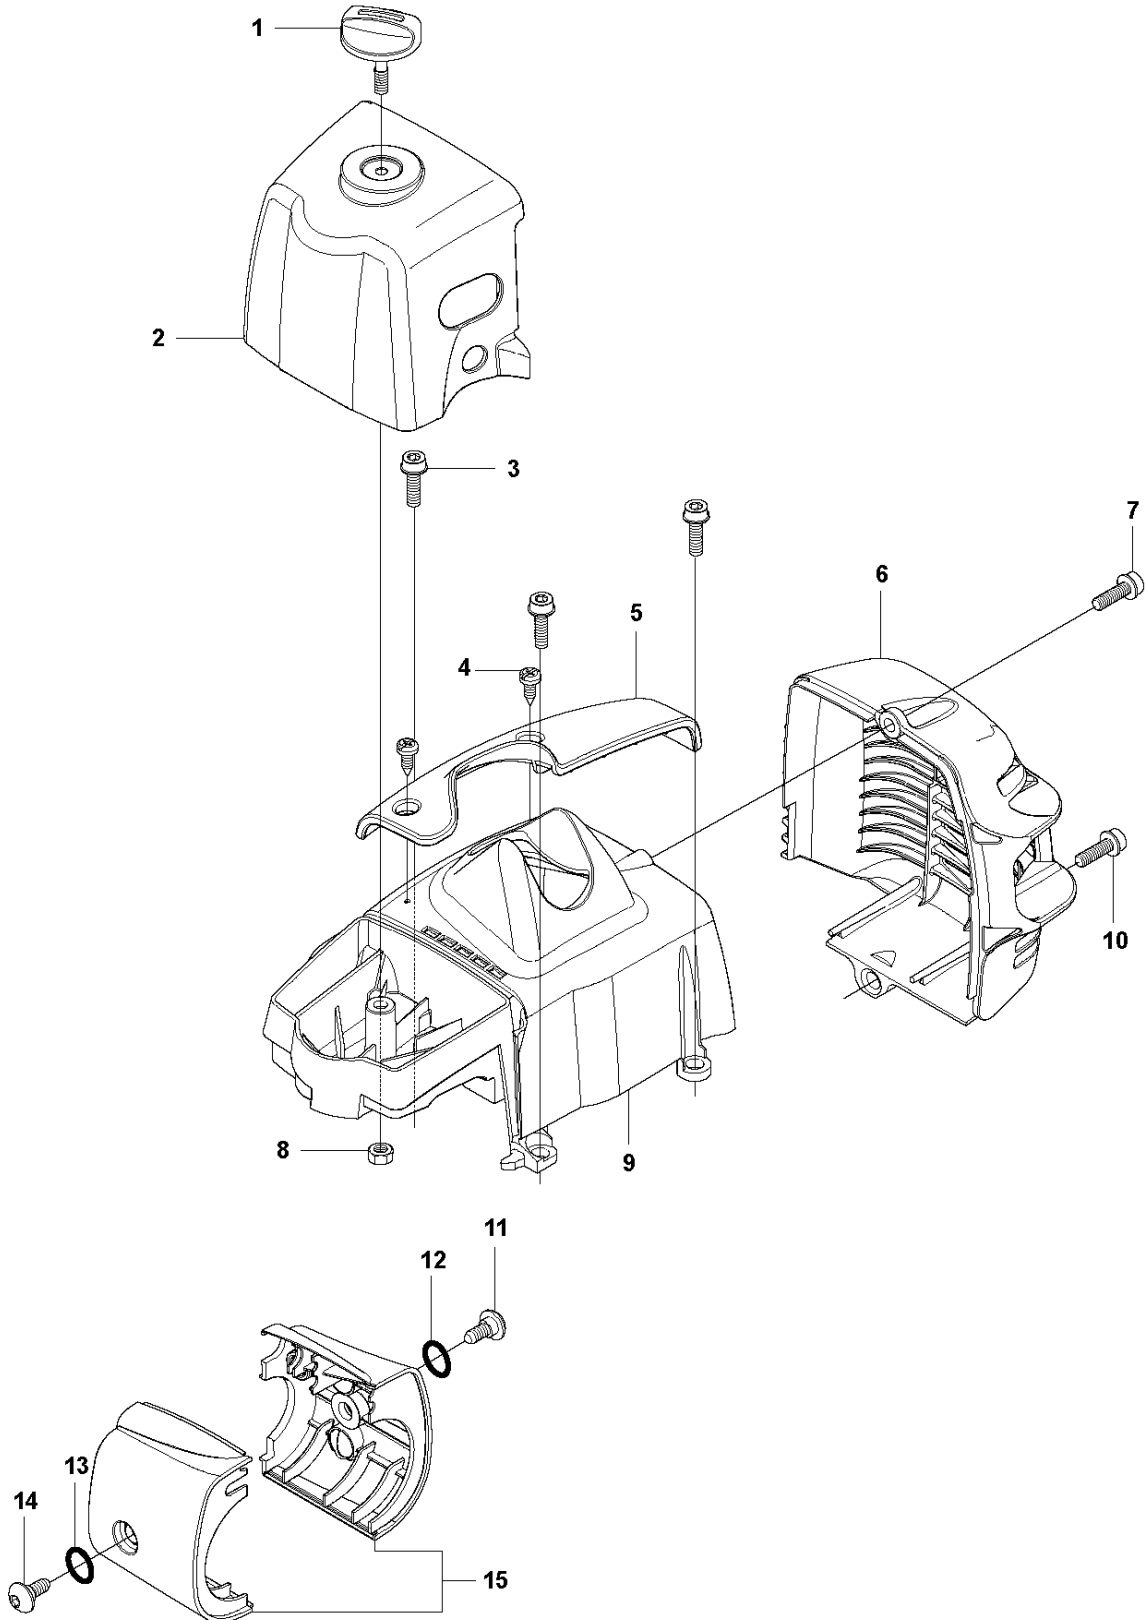

H1 327Lx, LDx, Rx, RDx, RJx,
COVERS

COVER

327 RDX, from 2012-01 -

Ref	Part No	Description	Remark	QTY KIT
1	537 21 32-10	KNOB		1
2	502 48 13-01	FILTER COVER		1
3	503 20 03-16	SCREW IHSCFM	M5x16	4
4	503 21 35-12	SCREW CCRPANT		2
5	502 48 16-01	ARM PROTECTION		1
6	544 84 81-01	HEAT PROTECTOR		1
7	503 21 68-20	SCREW IHSCFT		1
8	503 22 24-01	LOCK NUT		1
9	502 48 14-01	CYLINDER COVER		1
10	503 20 03-16	SCREW IHSCFM		1
11	503 96 13-01	SCREW		1
12	740 42 06-00	O-RING		1
13	740 42 06-00	O-RING		1
14	503 96 13-01	SCREW		1
15	502 48 15-01	COVER		1