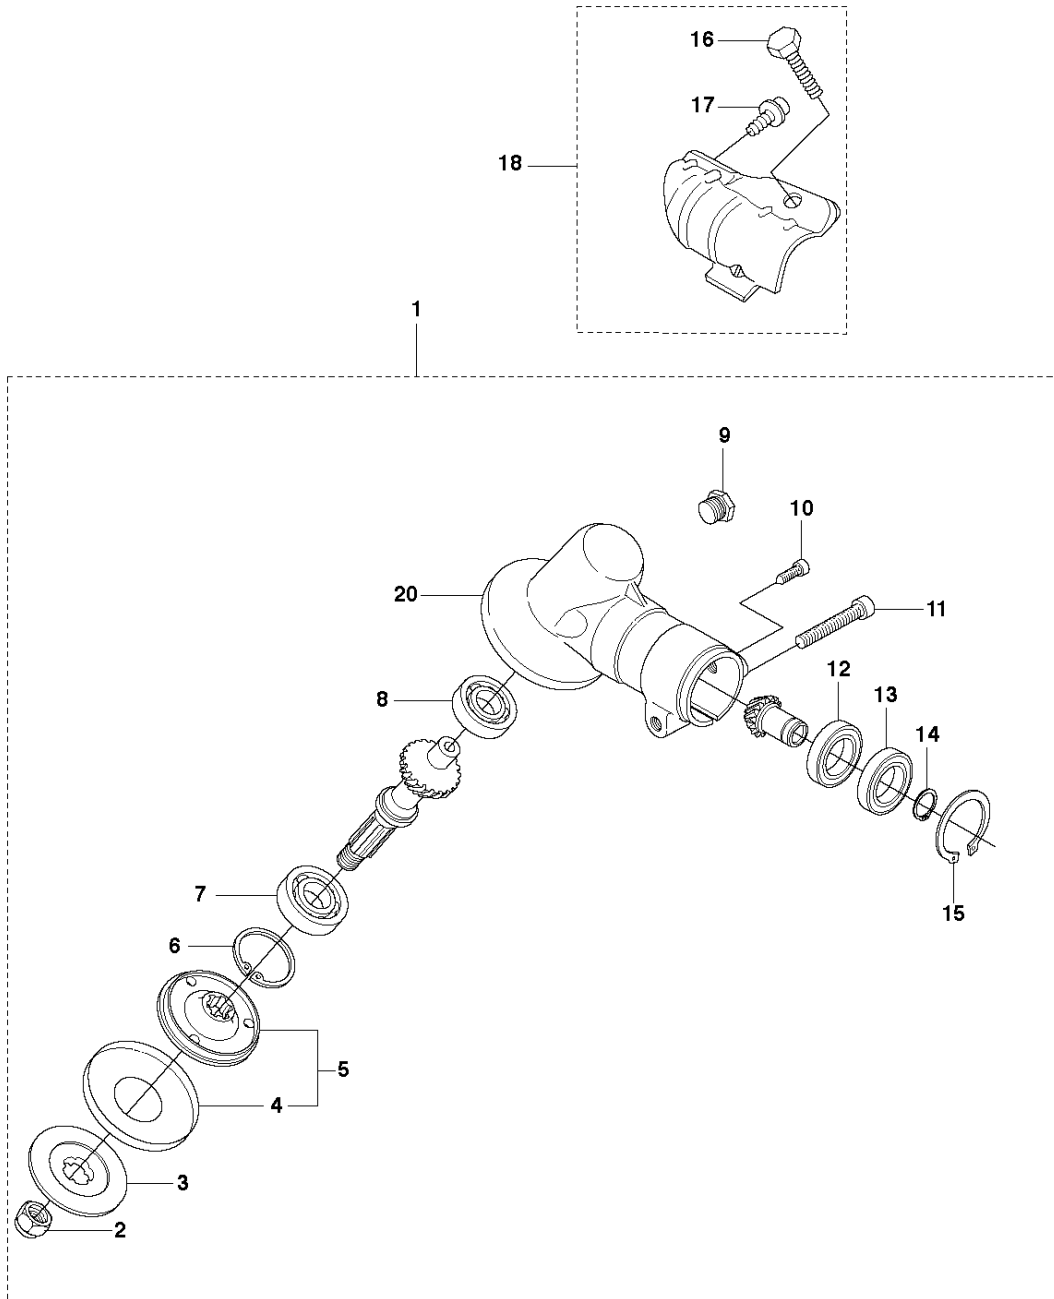

S 327LS, LX, LDX, RX, RDX, RJX, 323RII
ACCESSORIES

ACCESSORIES

327 RDX, from 2012-01 -

Ref	Part No	Description	Remark	QTY	KIT
1	544 04 42-10	ACCESSORY BAG	Captive screws 323RII, 327Rx	1	
2	573 99 43-04	SCREW IHSCFMO	Captive screws	2	1
3	574 56 80-01	CLAMP	Captive screws	1	1
4	537 29 34-01	ADAPTER		1	1
5	574 56 49-02	BLADE GUARD	Captive screws	1	1
6	503 20 03-16	SCREW IHSCFM	Captive screws	4	1
7	574 03 95-01	LOCKING NUT	Captive screws	4	1
8	503 97 71-01	TRIMMER GUARD	327Lx, 327LDx	1	
9	503 21 07-16	SCREW IH SCT		1	8
10	503 79 88-01	BLADE		1	8
11	503 93 42-02	COMBI GUARD	323RII, 327Rx	1	
12	503 21 07-16	SCREW IH SCT		1	11
13	503 79 88-01	BLADE		1	11

A 327LS, LX, LDX, RX, RDX, RJX, 323R11
BEVEL GEAR

BEVEL GEAR

327 RDX, from 2012-01 -

Ref	Part No	Description	Remark	QTY	KIT
1	537 19 92-02	BEVEL GEAR ASSY		1	
2	503 85 63-01	NUT		1	1
3	537 28 56-01	SUPPORT FLANGE		1	1
4	537 29 26-01	CUP		1	1
5	537 23 49-01	DRIVER ASSY		1	1
6	735 31 28-10	CIRCLIP		1	1
7	503 25 24-01	BALL BEARING		1	1
8	738 21 98-00	BALL BEARING		1	1
9	503 20 15-01	SCREW IHHM		1	1
10	503 20 14-12	SCREW IHSCFMO		1	1
11	503 20 07-25	SCREW IHSCFM		1	1
12	738 21 99-00	BALL BEARING		1	1
13	738 21 99-02	BALL BEARING		1	1
14	735 31 11-00	CIRCLIP		1	1
15	735 31 25-10	CIRCLIP		1	1
16	725 23 70-51	SCREW		1	18
17	503 20 07-12	SCREW IHSCFM		1	18
18	574 30 69-01	CLAMP	Captive screws	1	
20	537 33 37-01	GEAR HOUSING		1	