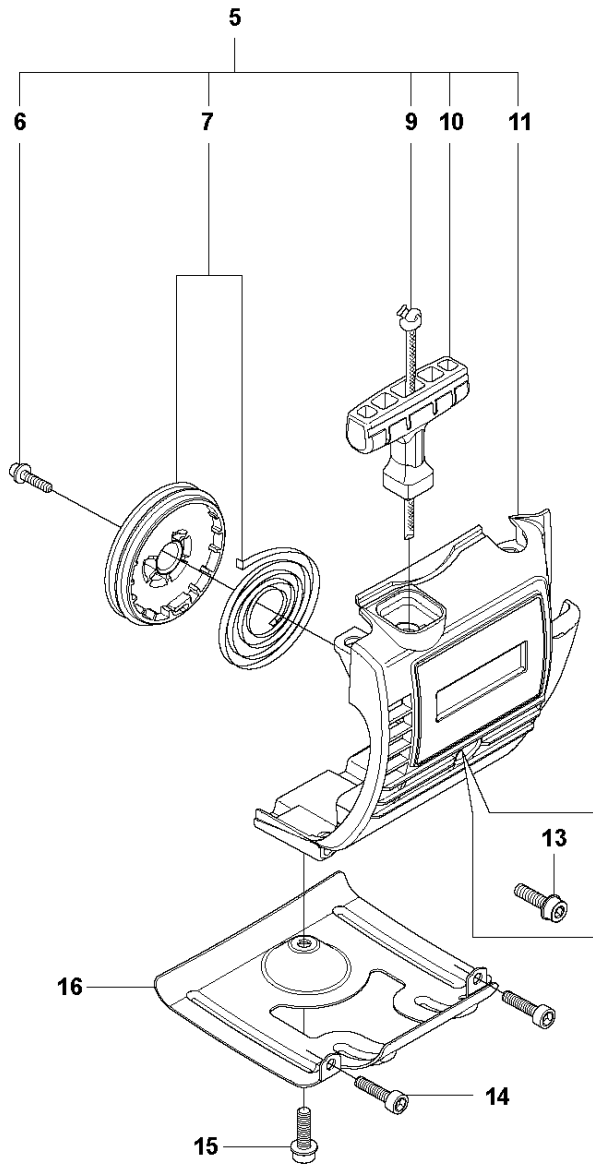

K4 327LX, LDX, RX, RDX, RJX, 323RII
STARTER

STARTER

327 RDX, from 2012-01 -

Ref	Part No	Description	Remark	QTY	KIT
1	503 87 33-05	BRIDGE		1	
2	735 31 08-20	E-CLIP		2	1
3	503 87 36-01	SPRING		1	1
4	503 87 35-02	STARTER PAWL		2	1
5	503 85 28-07	STARTER ASSY	Captive screws	1	
6	503 21 77-16	SCREW IH SCT		1	5
7	503 96 49-01	STARTER PULLEY		1	5
9	503 85 89-01	STARTER ROPE		1	5
10	537 00 84-01	STARTER HANDLE		1	5
11	503 85 87-03	STARTER HOUSING	Captive screws	1	5
13	574 47 70-03	SCREW IH SCFMO	Captive screws M5x16	1	5
14	503 21 66-18	SCREW IH SCT		2	
15	503 20 14-12	SCREW IH SCFMO	M5x12	1	
16	537 03 41-01	PROTECTIVE PLATE		1	
17	537 35 34-56	LABEL	327LDx	1	
18	537 35 34-57	LABEL	327RJx	1	
19	537 35 34-58	LABEL	323RII	1	
20	537 35 34-59	LABEL	327Rx	1	
21	537 35 34-60	LABEL	327RDx	1