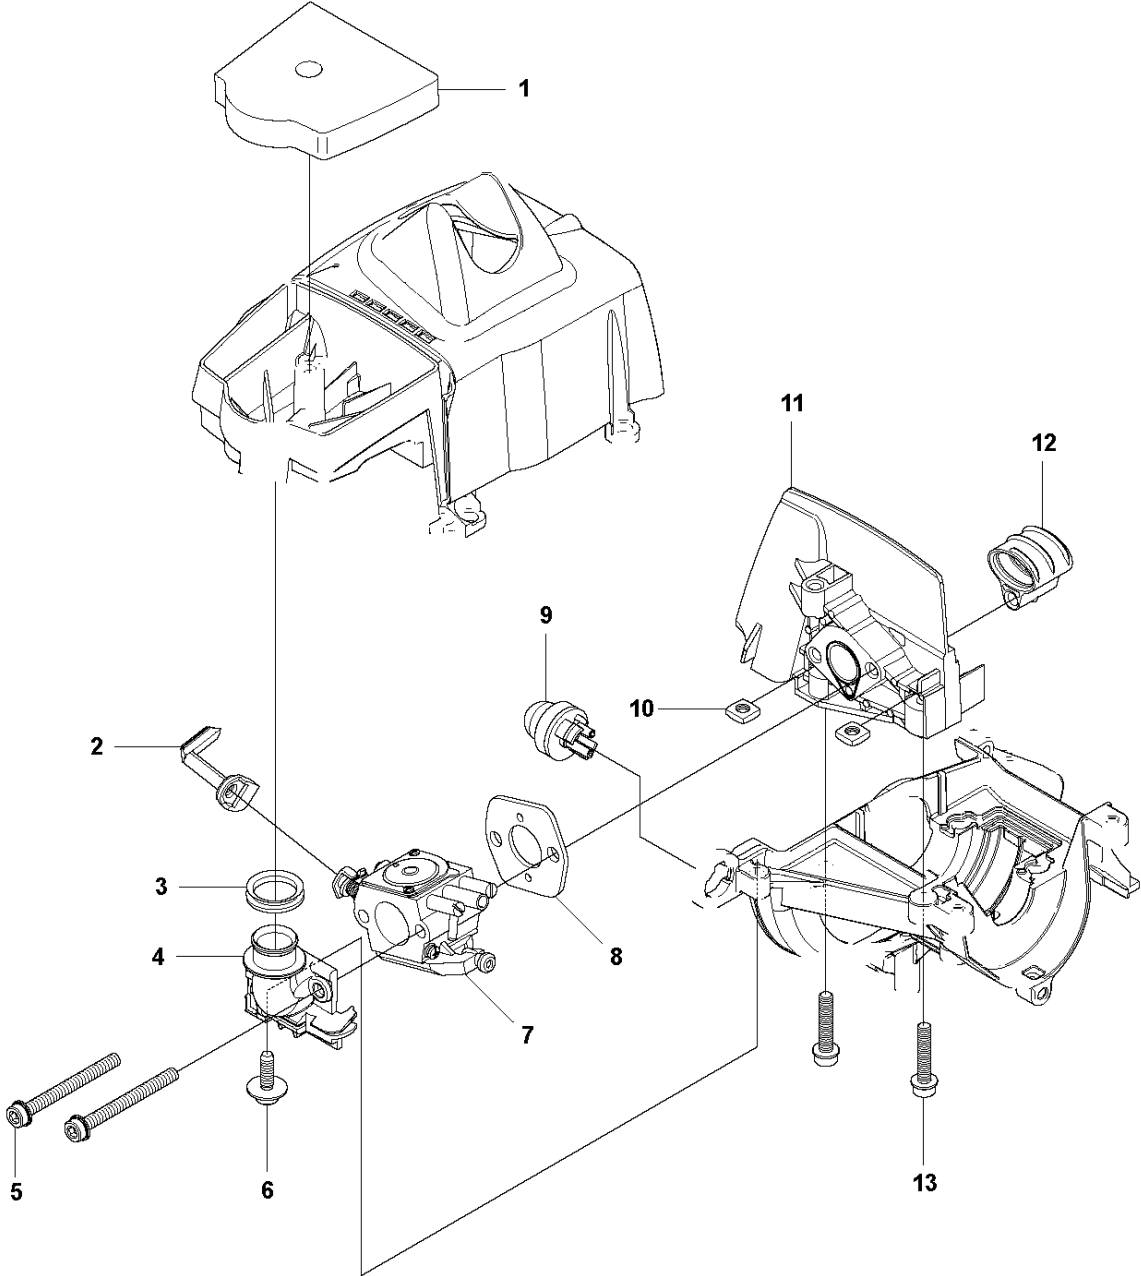

J 327LX, LDX, RX, RDX, RJX, LX, 323R11
CARBURETOR & AIR FILTER

CARBURETOR & AIR FILTER

327 RDX, from 2012-01 -

Ref	Part No	Description	Remark	QTY KIT
1	537 14 31-01	AIR FILTER ASSY		1
2	503 96 25-01	CHOKE CONTROL		1
3	740 68 11-21	V-RING		1
4	502 49 90-01	BRACKET		1
5	503 21 75-50	SCREW IHSCFT		2
6	503 21 77-16	SCREW IHSCFT		1
7	503 28 34-01	CARBURETTOR	Zama C1Q-EL24, NOT FOR US	1
7	576 01 98-01	CARBURETTOR	Hualong HQ-2, only option for US	1
8	503 49 71-01	GASKET		1
9	503 93 66-01	PURGE		1
10	503 22 65-04	SQUARE NUT		2
11	503 91 09-01	INSULATION WALL		1
12	503 94 26-01	INLET PIPE		1
13	503 20 03-25	SCREW IHSCFM		2
14	505 27 10-01	FILTER		1