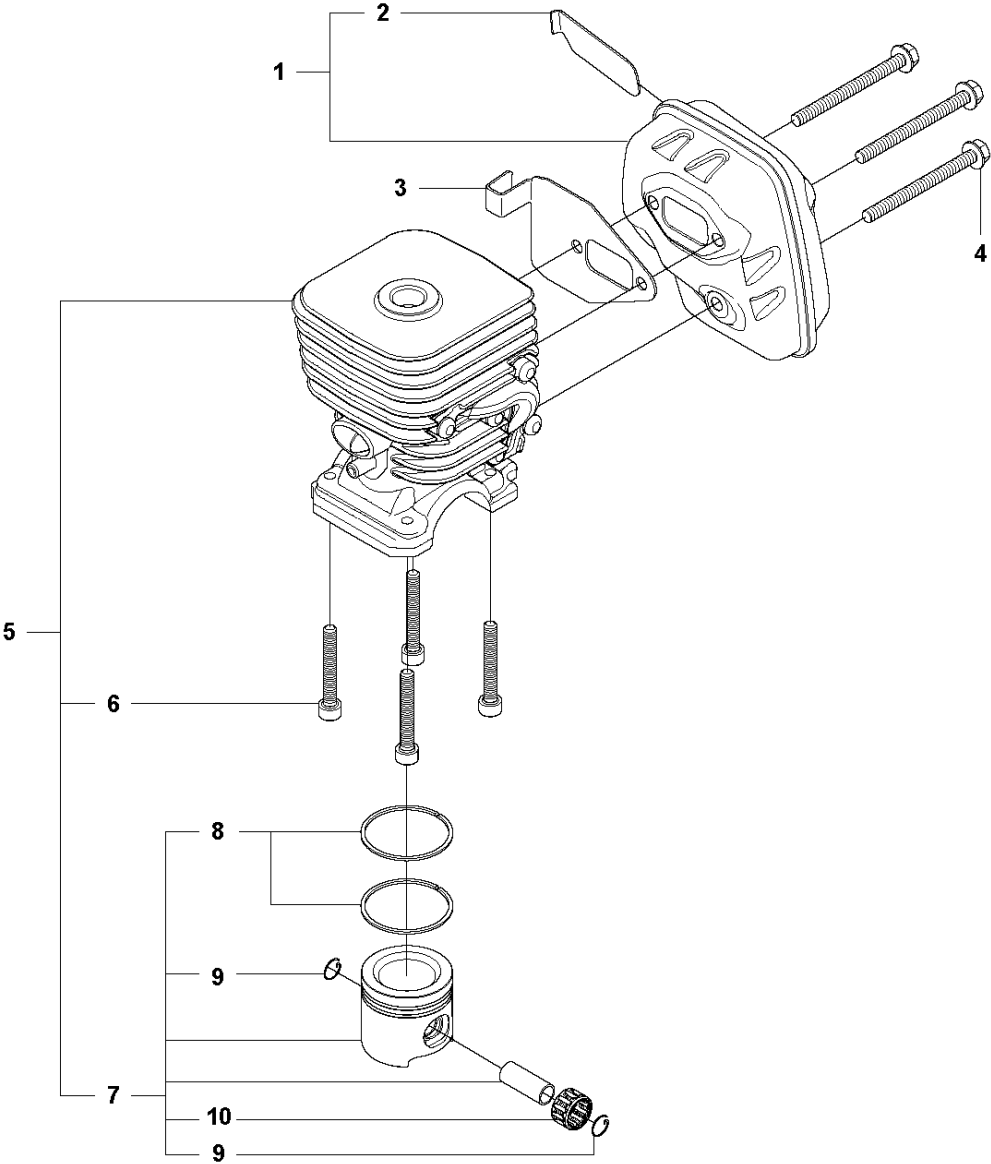

N 327LS, LX, LDX, RX, RDX, RJX, 323RII
CYLINDER PISTON & MUFFLER

CYLINDER, PISTON & MUFFLER

327 RDX, from 2012-01 -

Ref	Part No	Description	Remark	QTY KIT	
1	537 22 17-04	MUFFLER ASSY	Cat.	1	
2	537 22 18-01	SPARK ARRESTER SCREEN		1	1
3	537 01 41-01	GASKET		1	
4	502 07 81-01	SCREW EHHFM		3	
5	537 08 51-03	CYLINDER	Ø=34mm	1	
6	503 20 07-35	SCREW IHSCFM		4	5
7	537 40 59-02	PISTON		1	5
8	537 40 62-01	PISTON RING		1	7
9	737 44 08-00	CIRCLIP		1	7
10	503 71 22-01	BEARING		1	7