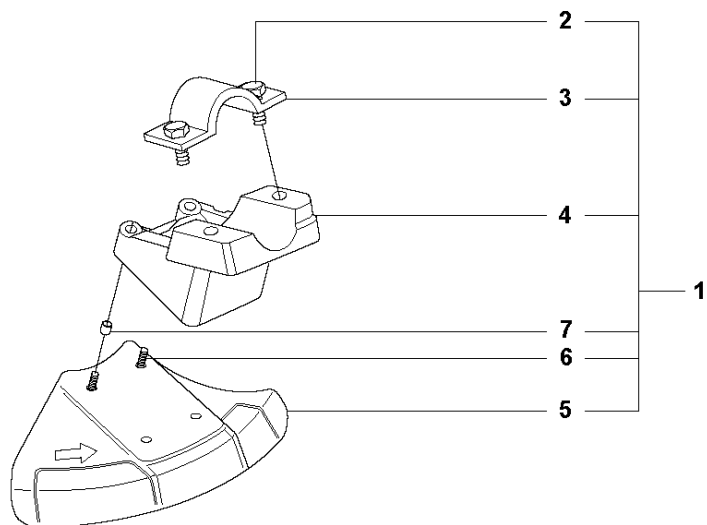

S 327LS, LX, LDX, RX, RDX, RJX, 323RII
ACCESSORIES

ACCESSORIES

327 RDX, from 2012-01 -

Ref	Part No	Description	Remark	QTY	KIT
1	544 04 42-10	ACCESSORY BAG	Captive screws 323RII, 327Rx	1	
2	573 99 43-04	SCREW IHSCFMO	Captive screws	2	1
3	574 56 80-01	CLAMP	Captive screws	1	1
4	537 29 34-01	ADAPTER		1	1
5	574 56 49-02	BLADE GUARD	Captive screws	1	1
6	503 20 03-16	SCREW IHSCFM	Captive screws	4	1
7	574 03 95-01	LOCKING NUT	Captive screws	4	1
8	503 97 71-01	TRIMMER GUARD	327Lx, 327LDx	1	
9	503 21 07-16	SCREW IH SCT		1	8
10	503 79 88-01	BLADE		1	8
11	503 93 42-02	COMBI GUARD	323RII, 327Rx	1	
12	503 21 07-16	SCREW IH SCT		1	11
13	503 79 88-01	BLADE		1	11