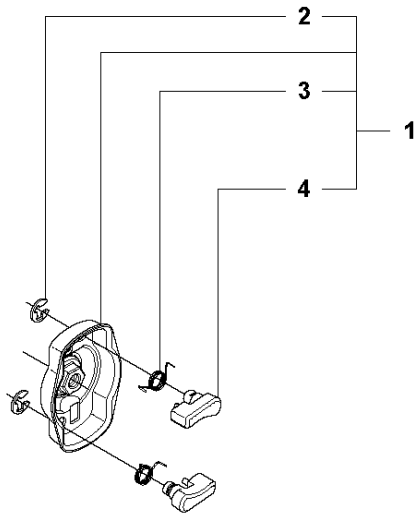

K4 327LX, LDX, RX, RDX, RJX, 323RII
STARTER

STARTER

327 RDX, from 2012-01 -

Ref	Part No	Description	Remark	QTY	KIT
1	503 87 33-05	BRIDGE		1	
2	735 31 08-20	E-CLIP		2	1
3	503 87 36-01	SPRING		1	1
4	503 87 35-02	STARTER PAWL		2	1
5	503 85 28-07	STARTER ASSY	Captive screws	1	
6	503 21 77-16	SCREW IH SCT		1	5
7	503 96 49-01	STARTER PULLEY		1	5
9	503 85 89-01	STARTER ROPE		1	5
10	537 00 84-01	STARTER HANDLE		1	5
11	503 85 87-03	STARTER HOUSING	Captive screws	1	5
13	574 47 70-03	SCREW IH SCFMO	Captive screws M5x16	1	5
14	503 21 66-18	SCREW IH SCT		2	
15	503 20 14-12	SCREW IH SCFMO	M5x12	1	
16	537 03 41-01	PROTECTIVE PLATE		1	
17	537 35 34-56	LABEL	327LDx	1	
18	537 35 34-57	LABEL	327RJx	1	
19	537 35 34-58	LABEL	323RII	1	
20	537 35 34-59	LABEL	327Rx	1	
21	537 35 34-60	LABEL	327RDx	1