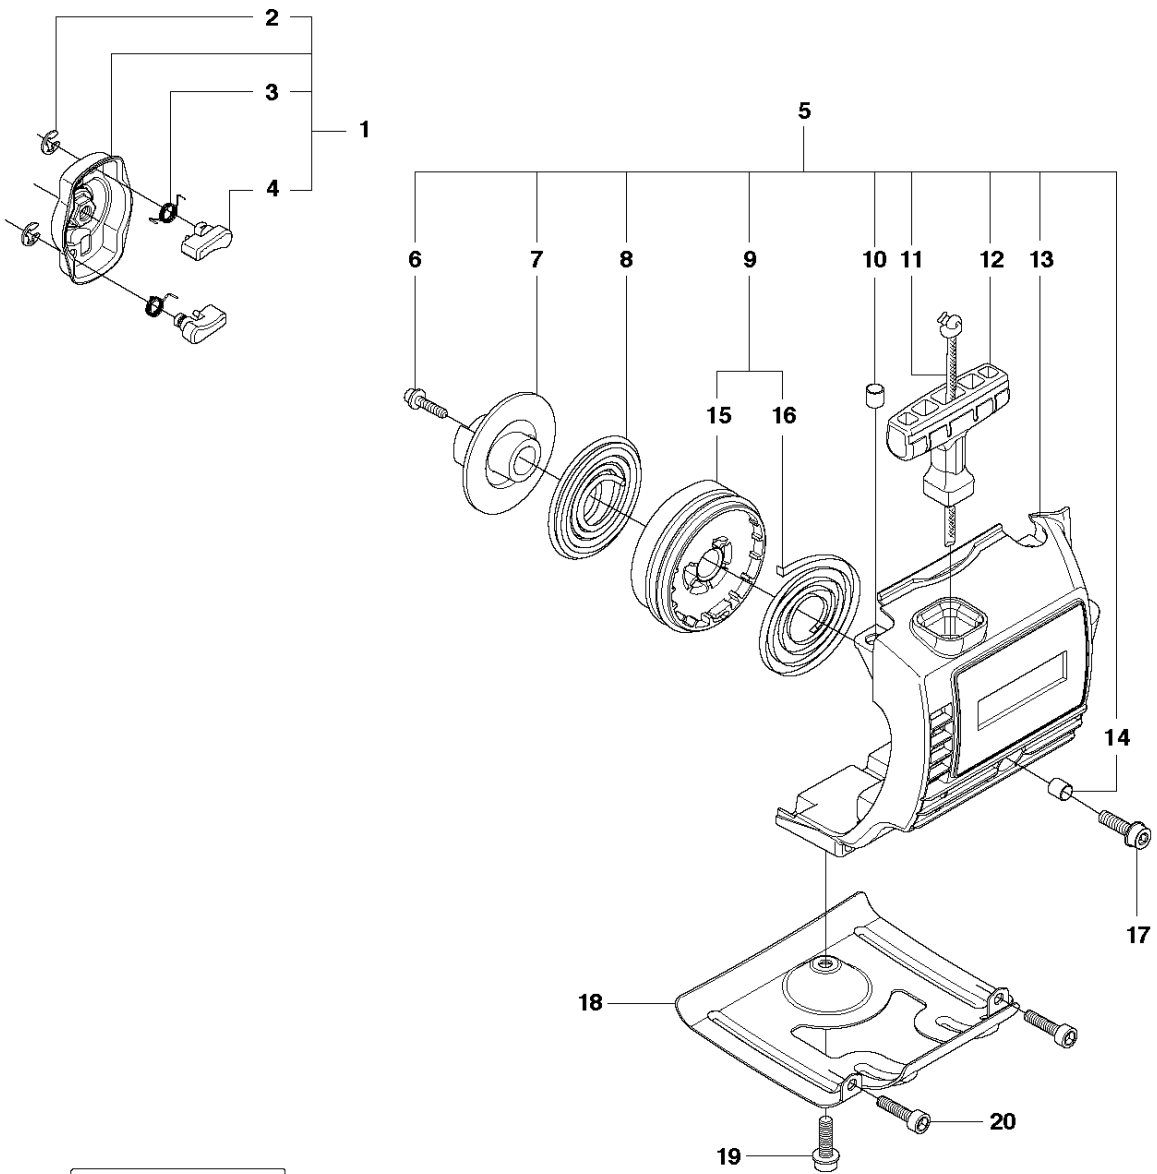

K1 327LX, LDX, RX, RDX, RJX, 323RII
STARTER

STARTER

327 RDX, from 2012-01 -

Ref	Part No	Description	Remark	QTY	KIT
1	503 87 33-05	BRIDGE		1	
2	735 31 08-20	E-CLIP		2	1
3	503 87 36-01	SPRING		2	1
4	503 87 35-02	STARTER PAWL		2	1
5	544 07 11-02	STARTER ASSY		1	
6	503 21 77-25	SCREW IHSC T		1	5
7	544 03 87-02	DRIVER		1	5
8	544 03 88-02	SPRING		1	5
9	544 16 65-01	STARTER PULLEY ASSY		1	5
10	537 37 93-02	SPACING SLEEVE		2	5
11	503 85 89-01	STARTER ROPE		1	5
12	537 00 84-01	STARTER HANDLE		1	5
13	537 41 16-01	STARTER HOUSING		1	5
14	537 37 93-02	SPACING SLEEVE		1	5
15	544 03 86-01	STARTER PULLEY		1	5, 9
16	503 85 90-01	RECOIL SPRING		1	5, 9
17	503 20 03-16	SCREW IHSCFM	M5x16	1	
18	537 03 41-01	PROTECTIVE PLATE		1	
19	503 20 14-12	SCREW IHSCFMO	M5x12	1	
20	503 21 66-18	SCREW IHSC T		2	
21	537 35 34-56	LABEL	327LDx	1	
22	537 35 34-57	LABEL	327RJx	1	
23	537 35 34-58	LABEL	323RII	1	
24	537 35 34-59	LABEL	327Rx	1	
25	537 35 34-60	LABEL	327RDx	1