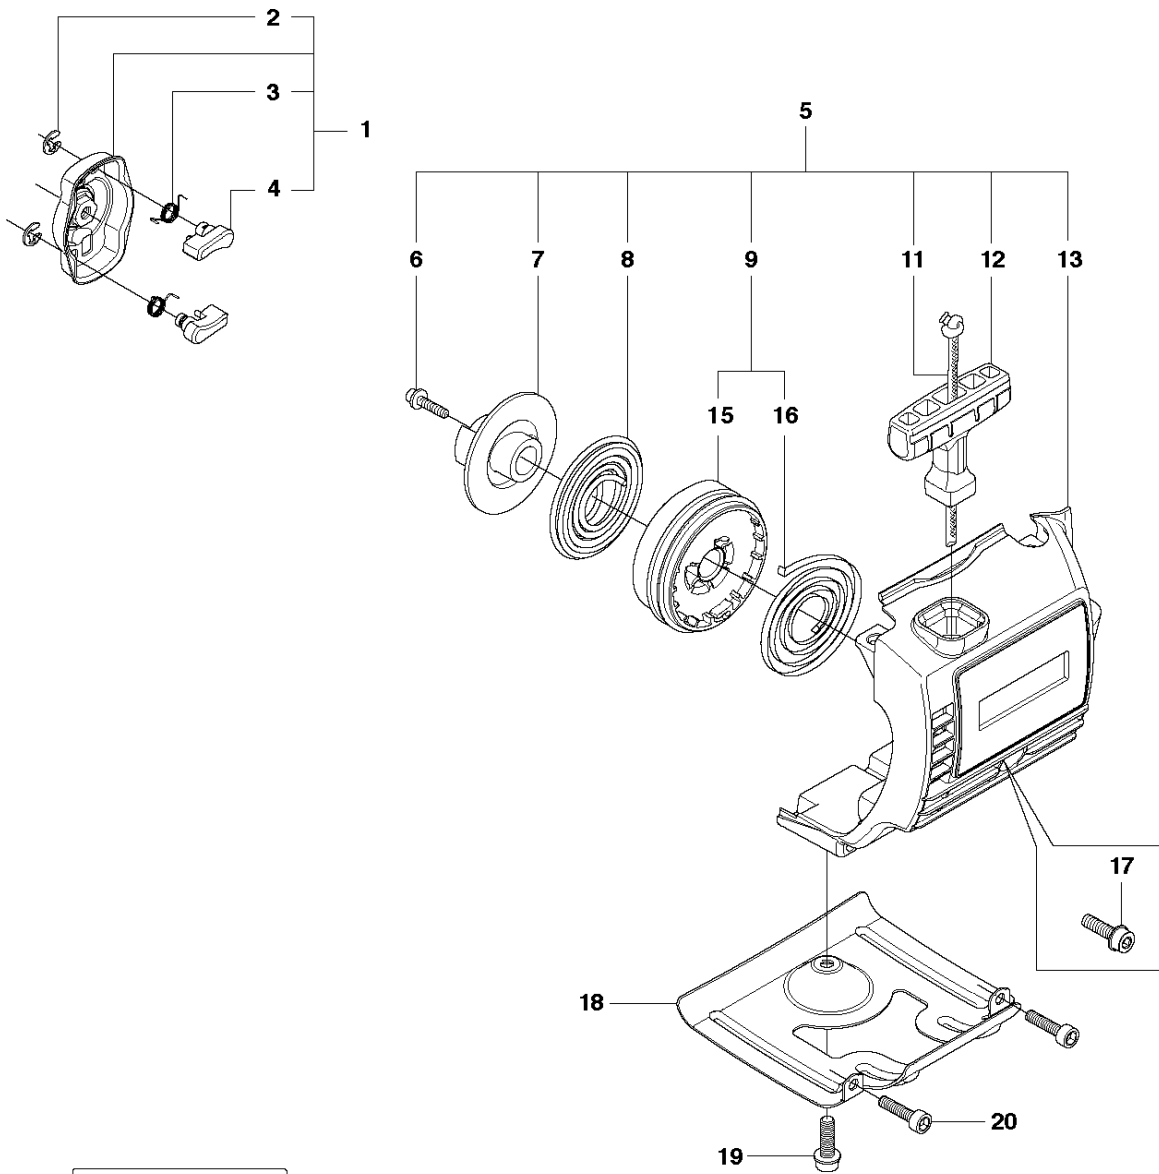

K2 327LX, LDX, RX, RDX, RJX, 323RII
STARTER

STARTER

327 RDX, from 2012-01 -

Ref	Part No	Description	Remark	QTY	KIT
1	503 87 33-05	BRIDGE		1	
2	735 31 08-20	E-CLIP		2	1
3	503 87 36-01	SPRING		2	1
4	503 87 35-02	STARTER PAWL		2	1
5	544 07 11-03	STARTER ASSY	Captive screws	1	
6	503 21 77-25	SCREW IH SCT		1	5
7	544 03 87-02	DRIVER		1	5
8	544 03 88-02	SPRING		1	5
9	544 16 65-01	STARTER PULLEY ASSY		1	5
11	503 85 89-01	STARTER ROPE		1	5
12	537 00 84-01	STARTER HANDLE		1	5
13	537 41 16-02	STARTER HOUSING	Captive screws	1	5
15	544 03 86-01	STARTER PULLEY		1	5, 9
16	503 85 90-01	RECOIL SPRING		1	5, 9
17	574 47 70-03	SCREW IH SCFMO	Captive screw M5x16	1	5
18	537 03 41-01	PROTECTIVE PLATE		1	
19	503 20 14-12	SCREW IH SCFMO	M5x12	1	
20	503 21 66-18	SCREW IH SCT		2	
21	537 35 34-56	LABEL	327LDx	1	
22	537 35 34-57	LABEL	327RJx	1	
23	537 35 34-58	LABEL	323RII	1	
24	537 35 34-59	LABEL	327Rx	1	
25	537 35 34-60	LABEL	327RDx	1