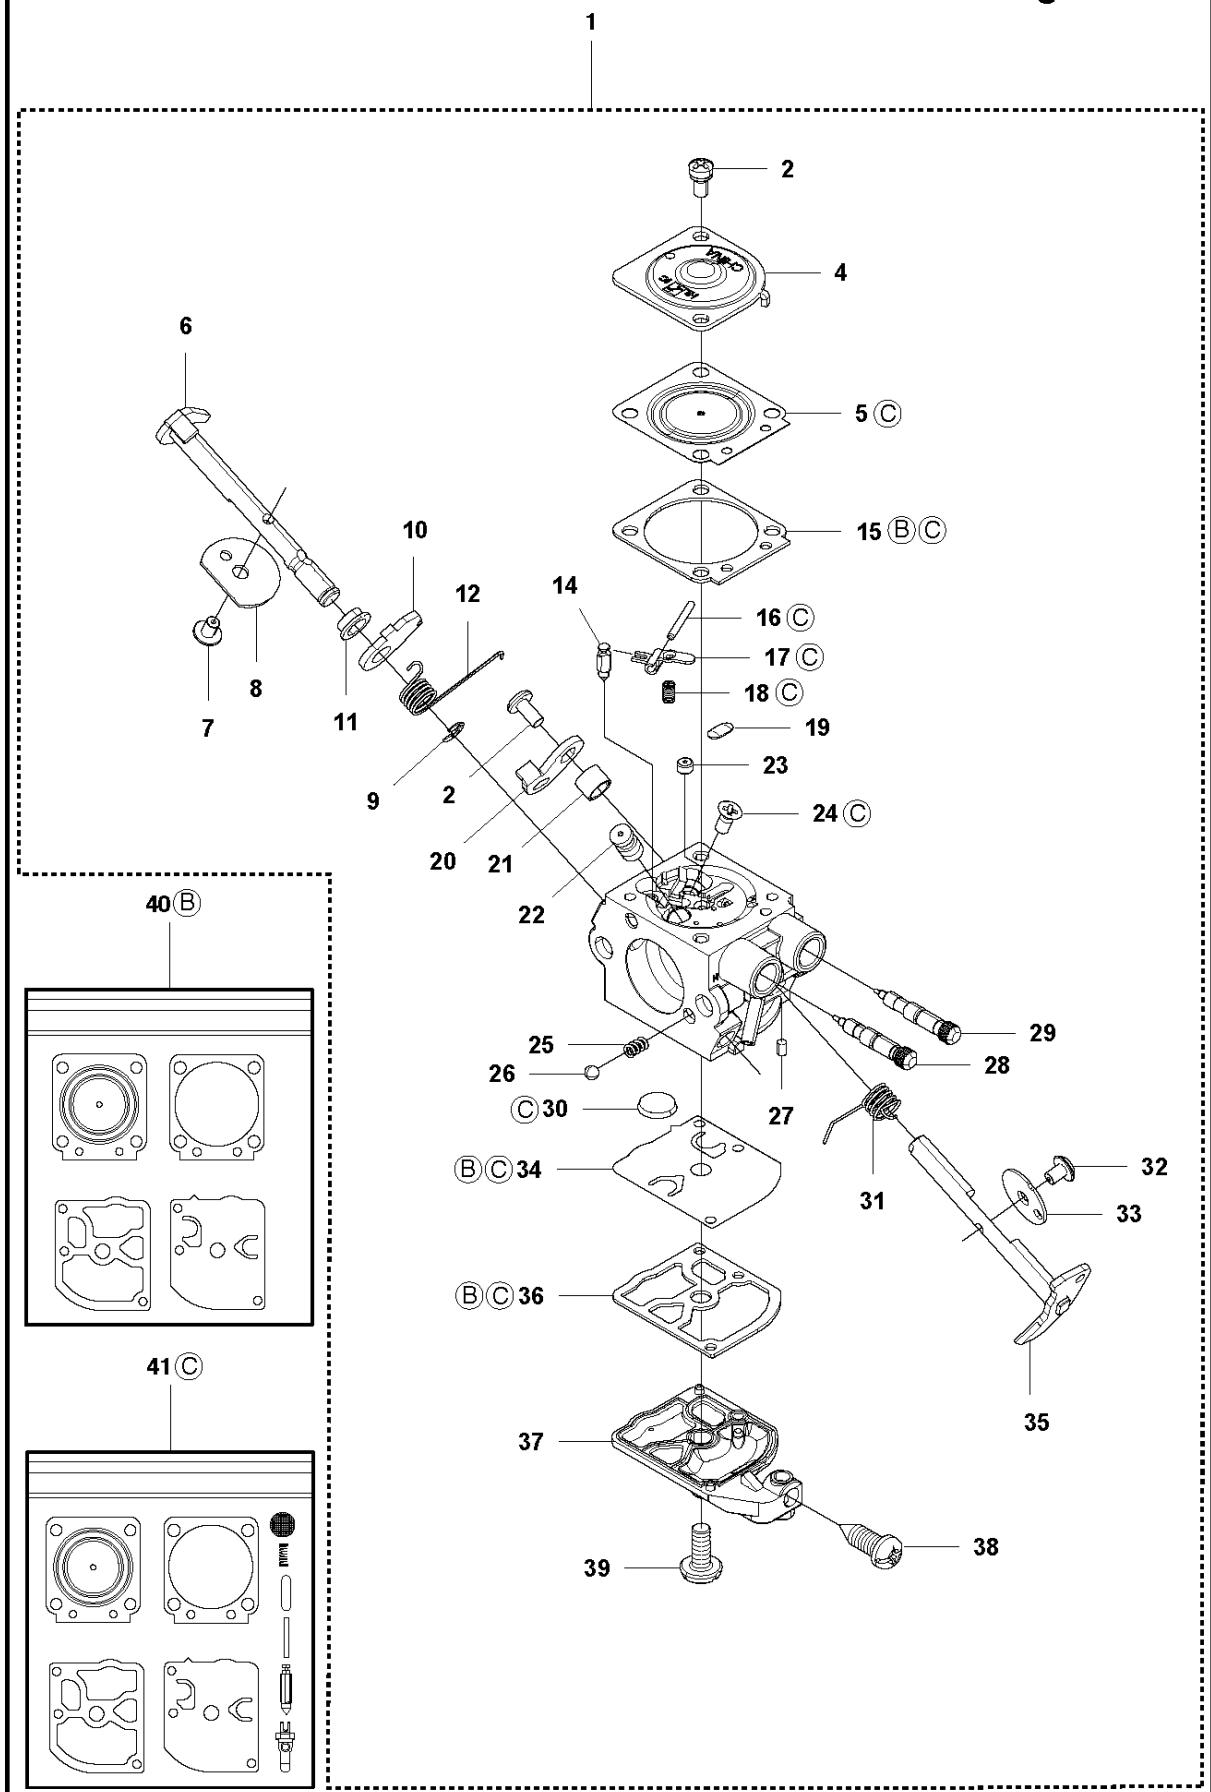

A 327LS, LX, LDX, RX, RDX, RJX, 323R11
BEVEL GEAR

BEVEL GEAR

327 RDX, from 2012-01 -

Ref	Part No	Description	Remark	QTY	KIT
1	537 19 92-02	BEVEL GEAR ASSY		1	
2	503 85 63-01	NUT		1	1
3	537 28 56-01	SUPPORT FLANGE		1	1
4	537 29 26-01	CUP		1	1
5	537 23 49-01	DRIVER ASSY		1	1
6	735 31 28-10	CIRCLIP		1	1
7	503 25 24-01	BALL BEARING		1	1
8	738 21 98-00	BALL BEARING		1	1
9	503 20 15-01	SCREW IHHM		1	1
10	503 20 14-12	SCREW IHSCFMO		1	1
11	503 20 07-25	SCREW IHSCFM		1	1
12	738 21 99-00	BALL BEARING		1	1
13	738 21 99-02	BALL BEARING		1	1
14	735 31 11-00	CIRCLIP		1	1
15	735 31 25-10	CIRCLIP		1	1
16	725 23 70-51	SCREW		1	18
17	503 20 07-12	SCREW IHSCFM		1	18
18	574 30 69-01	CLAMP	Captive screws	1	
20	537 33 37-01	GEAR HOUSING		1	

CARBURETOR (only option for US)

Hualong HQ-2

CARBURETOR

327 RDX, from 2012-01 -

Ref	Part No	Description	Remark	QTY	KIT
1	576 01 98-01	CARBURETTOR	Hualong HQ-2, only option for US	1	
2	576 02 42-01	SCREW		2	1
4	576 02 36-01	COVER		1	1
5	576 02 24-01	DIAPHRAGM ASSY		1	1
6	576 02 30-01	SHAFT ASSY		1	1
7	576 02 41-01	SCREW		1	1
8	576 02 32-01	CHOKE		1	1
9	576 02 48-01	E-CLIP		1	1
10	576 02 31-01	LEVER		1	1
11	576 02 35-01	BUSHING		1	1
12	576 02 33-01	SPRING		1	1
14	576 02 01-01	VALVE		1	1
15	576 02 37-01	GASKET		1	1
16	576 02 03-01	PIN		1	1
17	576 02 04-01	LEVER		1	1
18	576 02 05-01	SPRING		1	1
19	576 02 06-01	PLUG		1	1
20	576 02 28-01	LEVER		1	1
21	576 02 29-01	BUSHING		1	1
22	576 02 07-01	MAIN NOZZLE		1	1
23	576 02 08-01	CHECK VALVE		1	1
24	576 02 43-01	SCREW		1	1
25	576 02 34-01	SPRING		1	1
26	576 02 47-01	BALL		1	1
27	576 02 23-01	BAR		1	1
28	576 02 10-01	NEEDLE		1	1
29	576 02 11-01	NEEDLE		1	1
30	576 02 15-01	SCREEN		1	1
31	576 02 27-01	SPRING		1	1
32	576 02 40-01	SCREW		1	1
33	576 02 26-01	THROTTLE		1	1
34	576 02 39-01	DIAPHRAGM PUMP		1	1
35	576 02 25-01	SHAFT ASSY		1	1
36	576 02 38-01	GASKET		1	1
37	576 02 20-01	COVER		1	1
38	576 02 22-01	SCREW		1	1
39	576 02 44-01	SCREW		1	1
40	581 74 35-01	GASKET KIT		1	1
41	581 74 37-01	REPAIR KIT		1	1