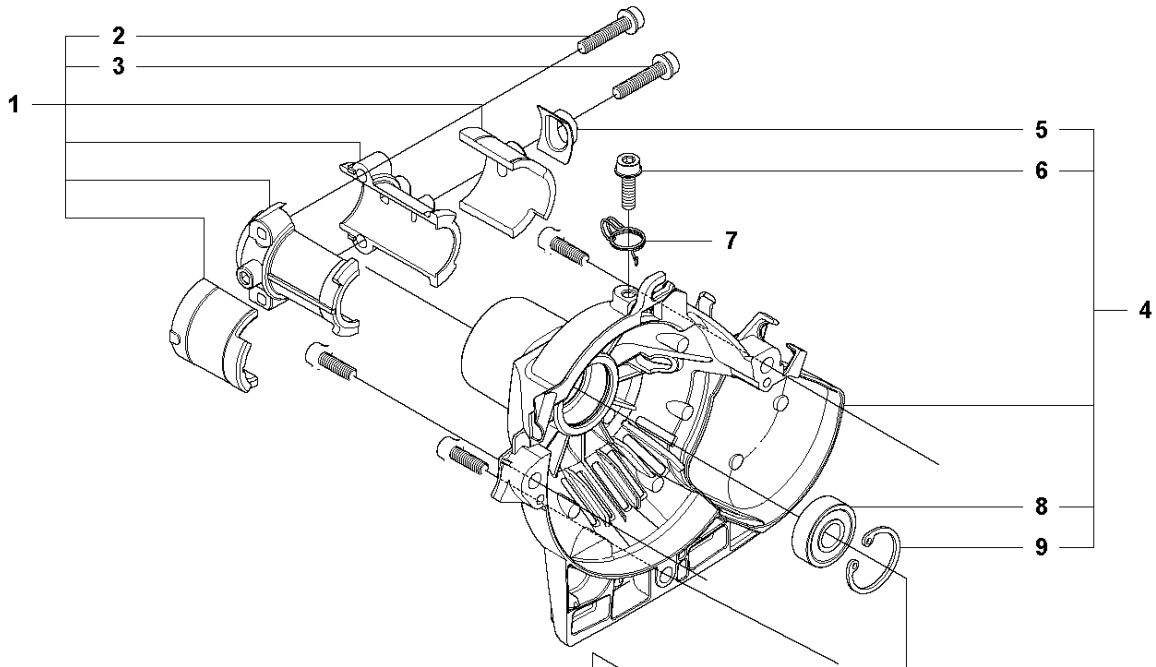

P 327LS, LX, LDX, RX, RDX, RJX, 323RII
CRANK CASE

CRANKCASE

327 RDX, from 2012-01 -

Ref	Part No	Description	Remark	QTY	KIT
1	537 30 96-01	COMPRESSION SLEEVE		1	
2	503 21 68-25	SCREW IHSCFT		1	1
3	503 21 68-25	SCREW IHSCFT		1	1
4	537 04 12-09	CLUTCH COVER		1	
5	537 42 50-01	PROTECTIVE PLATE		1	4
6	503 20 03-16	SCREW IHSCFM	M5x16	1	4
7	537 07 36-01	SPRING		1	
8	503 25 05-01	BALL BEARING		1	4
9	537 33 67-01	CIRCLIP		1	4
10	537 08 52-03	CRANKCASE		1	
11	503 20 03-16	SCREW IHSCFM		1	10
12	537 06 69-01	GASKET CRANKCASE		1	10
13	537 08 85-01	GASKET		1	10
14	537 06 68-01	INSERT CRANKCASE		1	10
15	503 20 03-16	SCREW IHSCFM		1	10
16	503 20 03-16	SCREW IHSCFM		1	10
17	503 21 66-18	SCREW IHSCFT		1	10
18	503 20 03-16	SCREW IHSCFM		1	10
19	503 21 66-18	SCREW IHSCFT		1	10
20	503 20 03-16	SCREW IHSCFM		1	10
21	503 21 77-16	SCREW IHSCFT		1	10
22	503 20 14-12	SCREW IHSCFMO	M5x12	1	10
23	503 20 03-16	SCREW IHSCFM		1	10