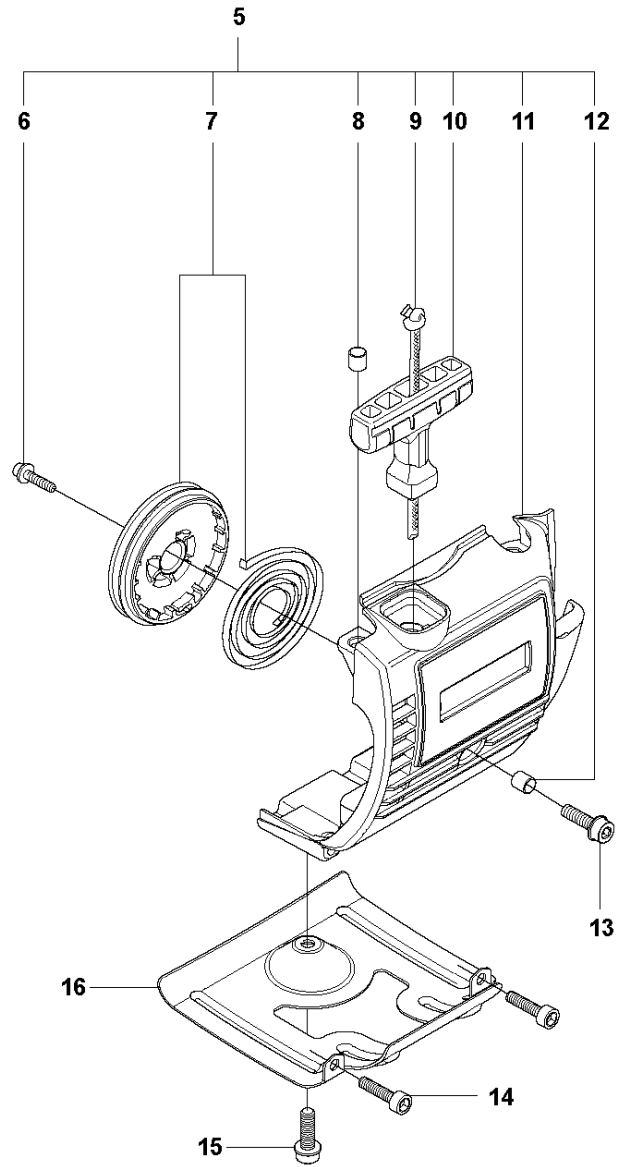

K3 327LX, LDX, RX, RDX, RJX, 323RII
STARTER

STARTER

327 RDX, from 2012-01 -

Ref	Part No	Description	Remark	QTY KIT	
1	503 87 33-05	BRIDGE		1	
2	735 31 08-20	E-CLIP		2	1
3	503 87 36-01	SPRING		1	1
4	503 87 35-02	STARTER PAWL		2	1
5	503 85 28-06	STARTER ASSY		1	
6	503 21 77-16	SCREW IH SCT		1	5
7	503 96 49-01	STARTER PULLEY		1	5
8	537 37 93-02	SPACING SLEEVE		2	5
9	503 85 89-01	STARTER ROPE		1	5
10	537 00 84-01	STARTER HANDLE		1	5
11	503 85 87-02	STARTER HOUSING		1	5
12	537 37 93-02	SPACING SLEEVE		1	5
13	503 20 03-16	SCREW IHSCFM	M5x16	1	
14	503 21 66-18	SCREW IH SCT		2	
15	503 20 14-12	SCREW IHSCFMO	M5x12	1	
16	537 03 41-01	PROTECTIVE PLATE		1	
17	537 35 34-56	LABEL	327LDx	1	
18	537 35 34-57	LABEL	327RJx	1	
19	537 35 34-58	LABEL	323RII	1	
20	537 35 34-59	LABEL	327Rx	1	
21	537 35 34-60	LABEL	327RDx	1