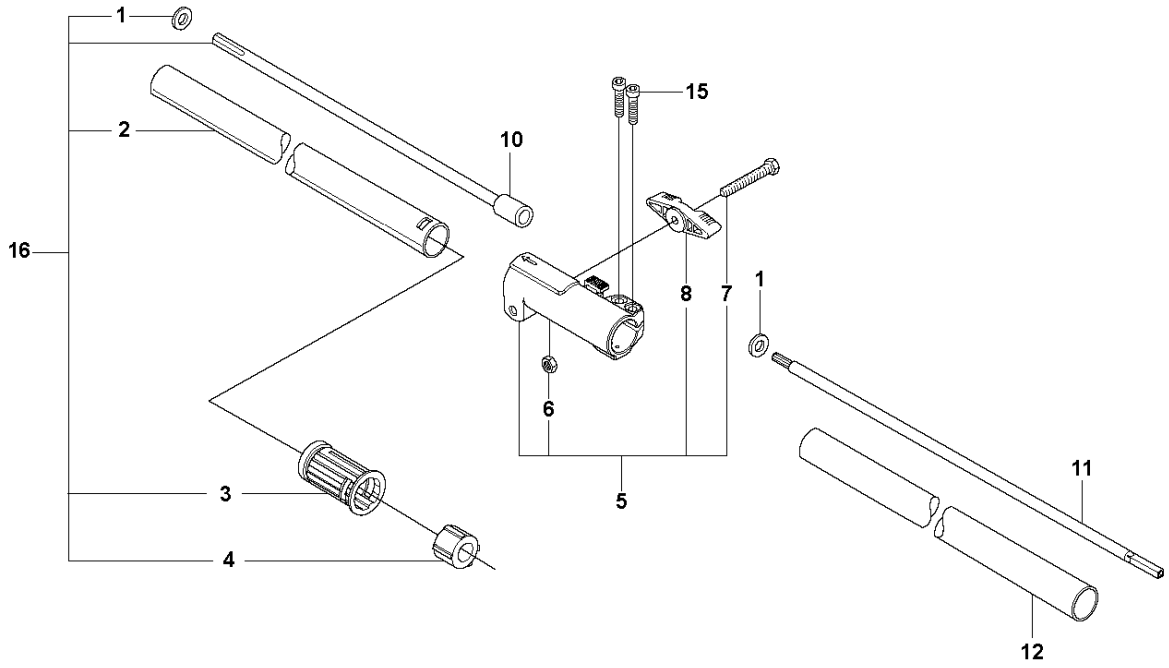

C 327LDx, RDx
SHAFT

SHAFT

327 RDX, from 2012-01 -

Ref	Part No	Description	Remark	QTY	KIT
1	735 58 08-10	LOCKWASHER		2	16
2	537 08 27-01	TUBE	L=850mm Ø=24mm	1	16
3	544 37 87-01	PLUG		1	16
4	503 78 52-01	SUPPORTING BEARING		1	16
5	544 36 75-01	CLAMPING SLEEVE		1	
6	731 23 16-01	HEXAGON NUT		1	5
7	725 23 76-51	SCREW EHHM		1	5
8	502 20 38-01	KNOB		1	5
10	537 01 19-01	DRIVE SHAFT	L=825mm Ø=7mm	1	16
11	544 11 37-01	DRIVE SHAFT ASSY	L=699mm Ø=7mm	1	
12	537 01 16-01	TUBE	L=650mm Ø=24mm	1	
13	589 29 51-01	LABEL		1	
14	503 79 56-01	LABEL		1	
15	503 20 07-25	SCREW IHSCFM		2	
16	537 07 99-02	TUBE		1	