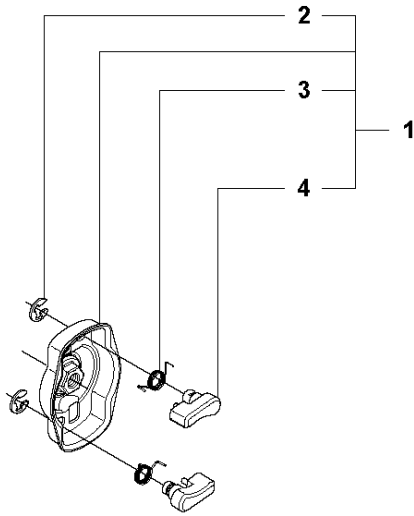

K3 327LX, LDX, RX, RDX, RJX, 323RII
STARTER

STARTER

327 RDX, from 2012-01 -

Ref	Part No	Description	Remark	QTY KIT	
1	503 87 33-05	BRIDGE		1	
2	735 31 08-20	E-CLIP		2	1
3	503 87 36-01	SPRING		1	1
4	503 87 35-02	STARTER PAWL		2	1
5	503 85 28-06	STARTER ASSY		1	
6	503 21 77-16	SCREW IH SCT		1	5
7	503 96 49-01	STARTER PULLEY		1	5
8	537 37 93-02	SPACING SLEEVE		2	5
9	503 85 89-01	STARTER ROPE		1	5
10	537 00 84-01	STARTER HANDLE		1	5
11	503 85 87-02	STARTER HOUSING		1	5
12	537 37 93-02	SPACING SLEEVE		1	5
13	503 20 03-16	SCREW IHSCFM	M5x16	1	
14	503 21 66-18	SCREW IH SCT		2	
15	503 20 14-12	SCREW IHSCFMO	M5x12	1	
16	537 03 41-01	PROTECTIVE PLATE		1	
17	537 35 34-56	LABEL	327LDx	1	
18	537 35 34-57	LABEL	327RJx	1	
19	537 35 34-58	LABEL	323RII	1	
20	537 35 34-59	LABEL	327Rx	1	
21	537 35 34-60	LABEL	327RDx	1