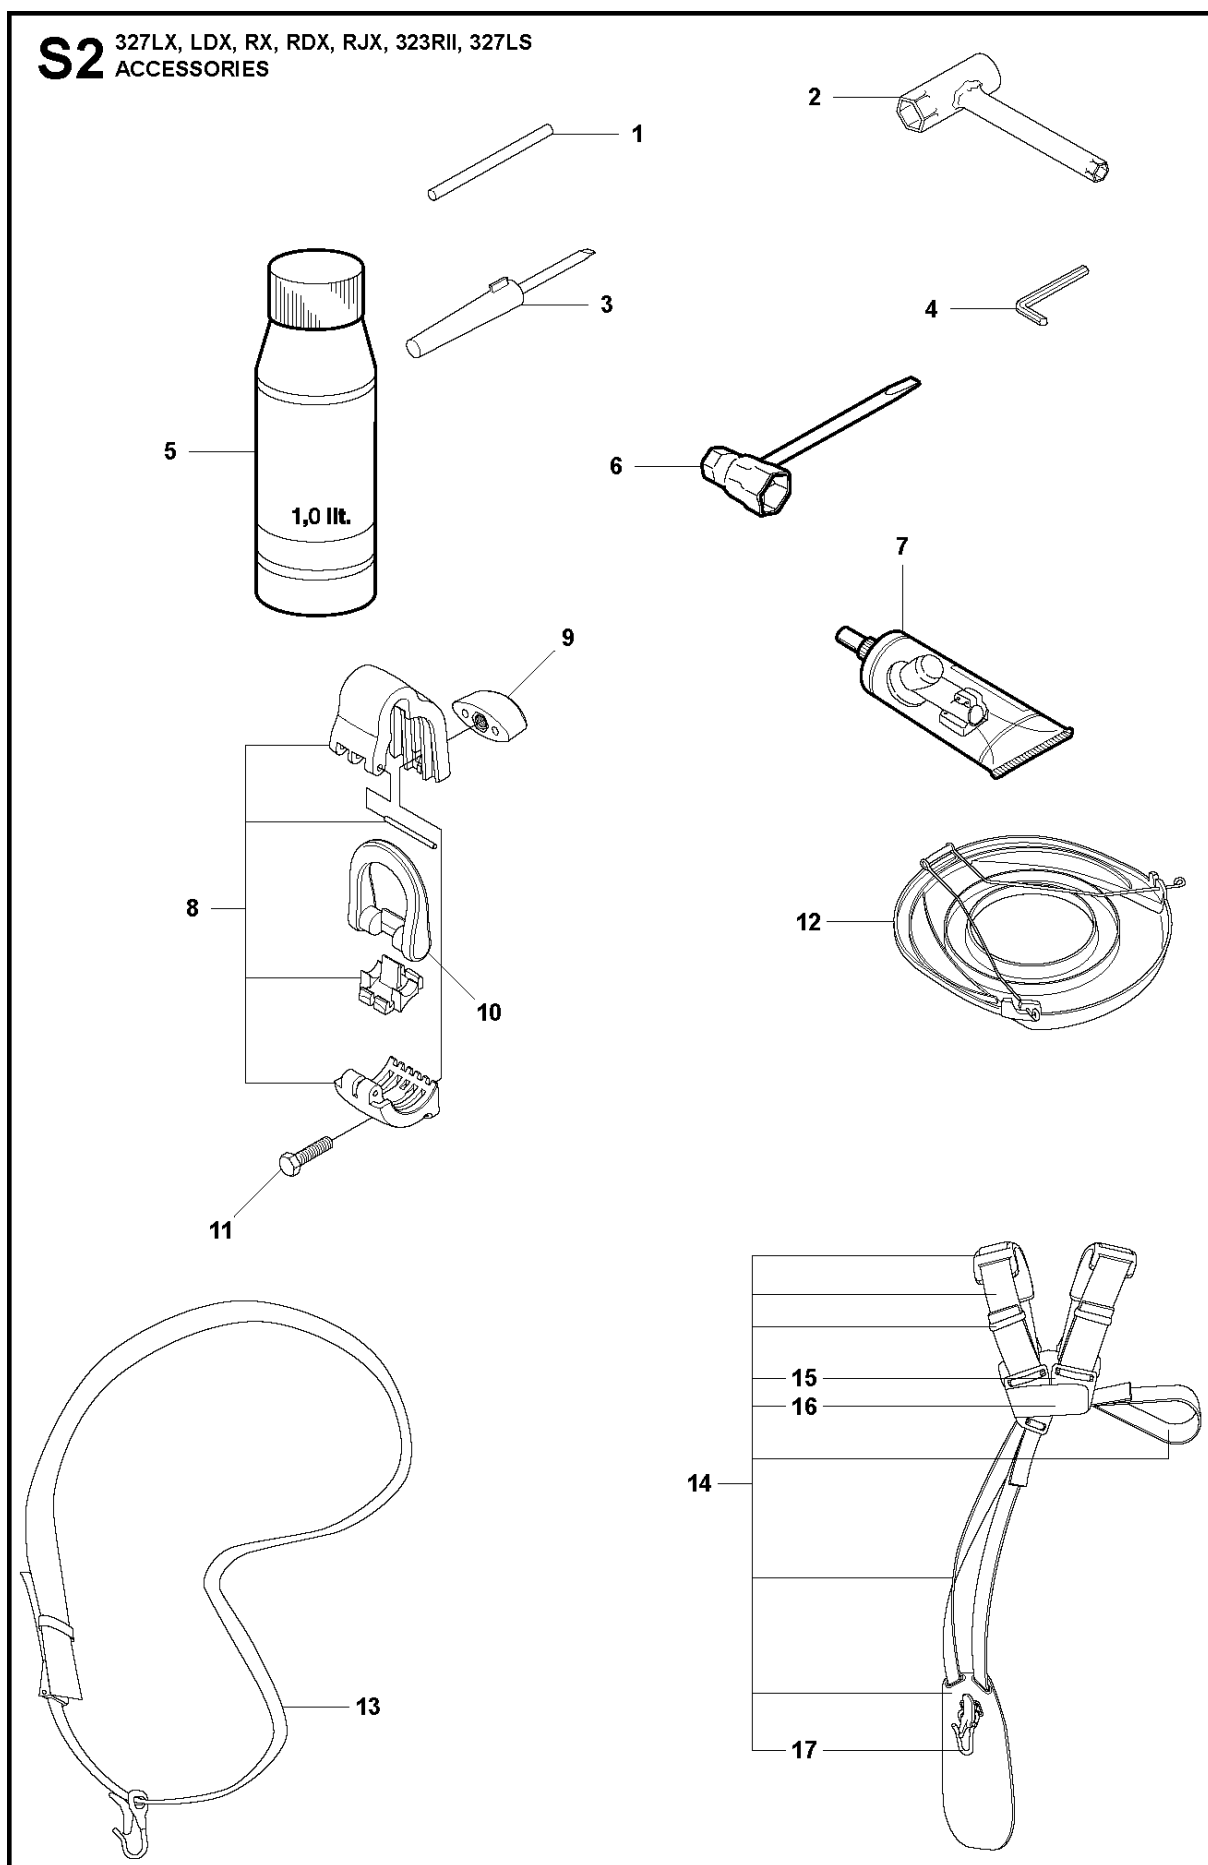

327RDx

S2 327LX, LDX, RX, RDX, RJX, 323R11, 327LS
ACCESSORIES

ACCESSORIES

327 RDX, from 2012-01 -

Ref	Part No	Description	Remark	QTY	KIT
1	502 28 59-01	STOP		1	
2	502 11 46-02	SOCKET WRENCH		1	
3	501 60 02-03	SCREWDRIVER		1	
4	502 21 58-01	WRENCH		1	
5	531 00 92-48	FILTER OIL		1	
6	501 69 17-01	COMBINATION WRENCH		1	
7	503 97 64-01	GREASE		1	
8	537 35 36-01	LOOP		1	
9	537 13 04-02	KNOB		1	
10	537 35 01-01	LOOP		1	
11	725 23 31-51	SCREW		1	
12	537 31 29-01	TRANSPORT GUARD	200-275 mm	1	
13	537 21 62-01	HARNESS		1	
13	537 21 62-02	HARNESS	USA	1	
14	537 21 63-01	HARNESS		1	
14	537 21 63-02	HARNESS	USA	1	
15	503 73 40-01	FRONT PIECE		1	14
16	503 73 41-02	FRONT PIECE		1	14
17	502 02 28-02	WELT HOOK		1	14