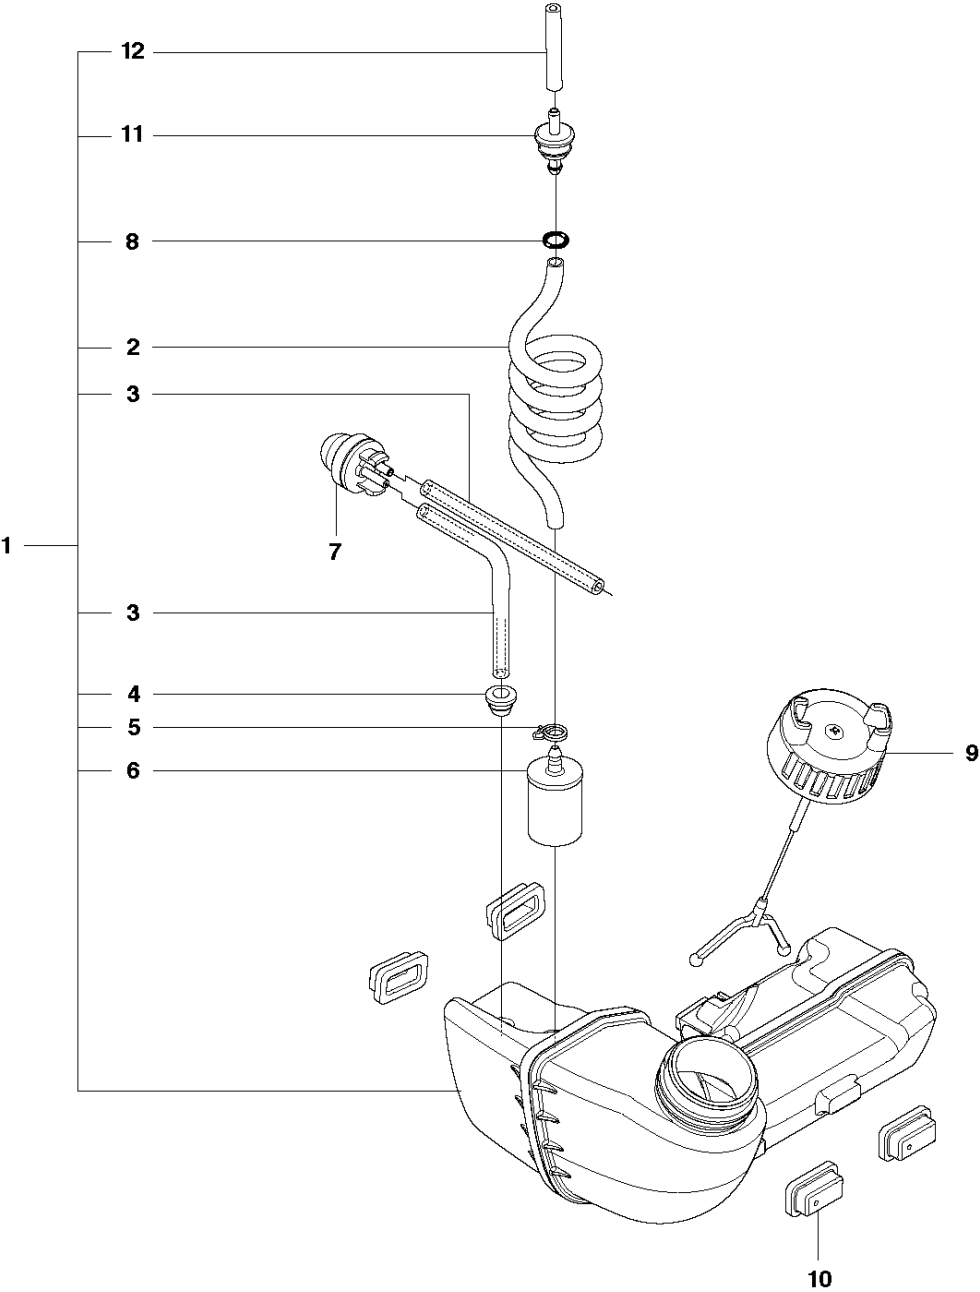

L 327LS, LX, LDX, RX, RDX, RJX, 323R11
FUEL TANK

FUEL TANK

327 RDX, from 2012-01 -

Ref	Part No	Description	Remark	QTY	KIT
1	584 25 80-01	FUEL TANK ASSY		1	
2	581 75 62-01	FUEL HOSE		1	1
3	537 04 24-01	FUEL HOSE		2	1
4	503 73 58-01	BUSHING		1	1
5	504 02 24-01	HOSE CLAMP		1	1
6	503 44 32-01	FUEL FILTER		1	1
7	503 93 66-01	PURGE		1	
8	537 18 49-01	O-RING		1	1
9	544 88 97-02	TANK CAP		1	
10	503 91 10-01	SUSPENSION		4	
11	578 29 56-01	HOSE NIPPLE		1	1
12	578 90 68-02	FUEL HOSE		1