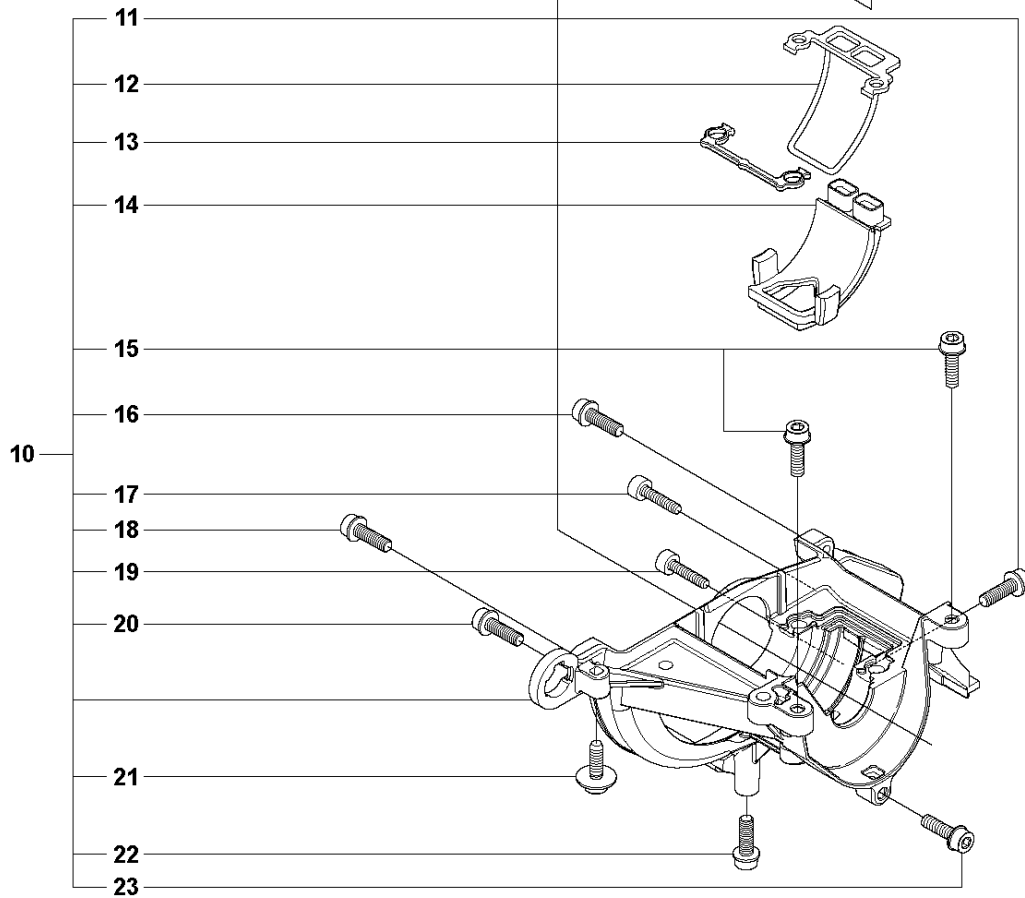

P 327LS, LX, LDX, RX, RDX, RJX, 323RII
CRANK CASE

CRANKCASE

327 RDX, from 2012-01 -

Ref	Part No	Description	Remark	QTY	KIT
1	537 30 96-01	COMPRESSION SLEEVE		1	
2	503 21 68-25	SCREW IHSCFT		1	1
3	503 21 68-25	SCREW IHSCFT		1	1
4	537 04 12-09	CLUTCH COVER		1	
5	537 42 50-01	PROTECTIVE PLATE		1	4
6	503 20 03-16	SCREW IHSCFM	M5x16	1	4
7	537 07 36-01	SPRING		1	
8	503 25 05-01	BALL BEARING		1	4
9	537 33 67-01	CIRCLIP		1	4
10	537 08 52-03	CRANKCASE		1	
11	503 20 03-16	SCREW IHSCFM		1	10
12	537 06 69-01	GASKET CRANKCASE		1	10
13	537 08 85-01	GASKET		1	10
14	537 06 68-01	INSERT CRANKCASE		1	10
15	503 20 03-16	SCREW IHSCFM		1	10
16	503 20 03-16	SCREW IHSCFM		1	10
17	503 21 66-18	SCREW IHSCFT		1	10
18	503 20 03-16	SCREW IHSCFM		1	10
19	503 21 66-18	SCREW IHSCFT		1	10
20	503 20 03-16	SCREW IHSCFM		1	10
21	503 21 77-16	SCREW IHSCFT		1	10
22	503 20 14-12	SCREW IHSCFMO	M5x12	1	10
23	503 20 03-16	SCREW IHSCFM		1	10