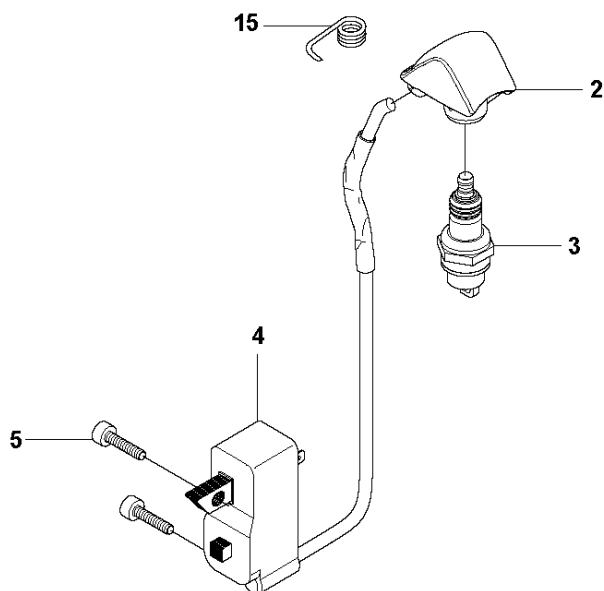

T Duo Balance
HARNESS

HARNES

327 RDX, from 2012-01 -

Ref	Part No	Description	Remark	QTY KIT	
1	537 27 57-01	HARNES		1	
1	537 27 57-03	HARNES	US	1	1
2	503 99 61-01	BAND		3	1
3	503 99 61-03	BAND		1	1
4	537 11 35-01	RETAINER		1	1
5	537 28 84-01	FRONT PIECE		1	1
6	537 28 83-01	FRONT PIECE		1	1
7	537 27 59-01	HIP PAD		1	1
8	502 02 28-01	HOOK		1	1
9	502 02 30-02	LOCK		1	1,8
10	586 34 10-01	SPRING		1	1,8
11	502 02 29-02	HOOK		1	1,8
12	735 31 09-20	E-CLIP		1	1,8
13	537 17 54-01	HIP PAD		3	1

M 327LS, LX, LDX, RX, RDX, RJX, 323RII
IGNITION & CLUTCH

IGNITION SYSTEM & CLUTCH

327 RDX, from 2012-01 -

Ref	Part No	Description	Remark	QTY	KIT
1	502 49 36-01	SHORT CIRCUIT CABLE		1	
2	537 43 43-01	SPARK PLUG CAP		1	
3	503 23 51-09	SPARK PLUG	Champion RCJ 6Y	1	
4	544 12 70-01	IGNITION MODULE		1	
5	503 21 66-18	SCREW IH SCT		2	
6	537 23 75-01	CLUTCH DRUM ASSY		1	
7	503 84 29-02	SCREW		2	
8	537 04 67-02	WASHER		1	
9	537 03 22-01	CLUTCH ASSY		1	
10	503 84 28-01	CLUTCH SHOE		2	9
11	503 81 60-01	CLUTCH SPRING		1	9
12	537 04 68-02	WASHER		1	
13	731 71 16-51	HEXAGON NUT FLANGE		1	
14	537 24 96-02	FLYWHEEL		1	
15	537 23 93-01	CONTACT SPRING		1	

C 327LDx, RDx
SHAFT

SHAFT

327 RDX, from 2012-01 -

Ref	Part No	Description	Remark	QTY	KIT
1	735 58 08-10	LOCKWASHER		2	16
2	537 08 27-01	TUBE	L=850mm Ø=24mm	1	16
3	544 37 87-01	PLUG		1	16
4	503 78 52-01	SUPPORTING BEARING		1	16
5	544 36 75-01	CLAMPING SLEEVE		1	
6	731 23 16-01	HEXAGON NUT		1	5
7	725 23 76-51	SCREW EHHM		1	5
8	502 20 38-01	KNOB		1	5
10	537 01 19-01	DRIVE SHAFT	L=825mm Ø=7mm	1	16
11	544 11 37-01	DRIVE SHAFT ASSY	L=699mm Ø=7mm	1	
12	537 01 16-01	TUBE	L=650mm Ø=24mm	1	
13	589 29 51-01	LABEL		1	
14	503 79 56-01	LABEL		1	
15	503 20 07-25	SCREW IHSCFM		2	
16	537 07 99-02	TUBE		1	