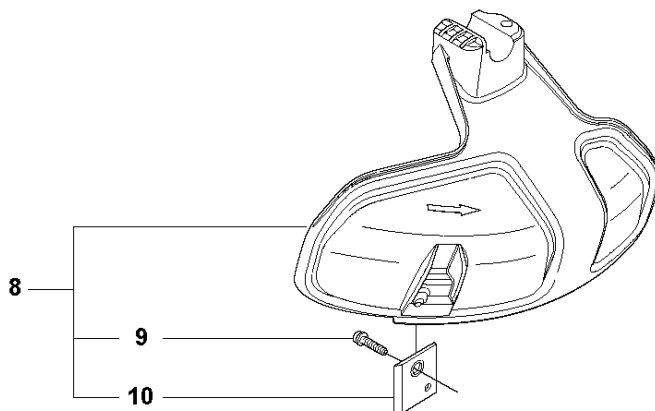

S 327LS, LX, LDX, RX, RDX, RJX, 323RII
ACCESSORIES

ACCESSORIES

327 RDX, from 2012-01 -

Ref	Part No	Description	Remark	QTY	KIT
1	544 04 42-10	ACCESSORY BAG	Captive screws 323RII, 327Rx	1	
2	573 99 43-04	SCREW IHSCFMO	Captive screws	2	1
3	574 56 80-01	CLAMP	Captive screws	1	1
4	537 29 34-01	ADAPTER		1	1
5	574 56 49-02	BLADE GUARD	Captive screws	1	1
6	503 20 03-16	SCREW IHSCFM	Captive screws	4	1
7	574 03 95-01	LOCKING NUT	Captive screws	4	1
8	503 97 71-01	TRIMMER GUARD	327Lx, 327LDx	1	
9	503 21 07-16	SCREW IH SCT		1	8
10	503 79 88-01	BLADE		1	8
11	503 93 42-02	COMBI GUARD	323RII, 327Rx	1	
12	503 21 07-16	SCREW IH SCT		1	11
13	503 79 88-01	BLADE		1	11