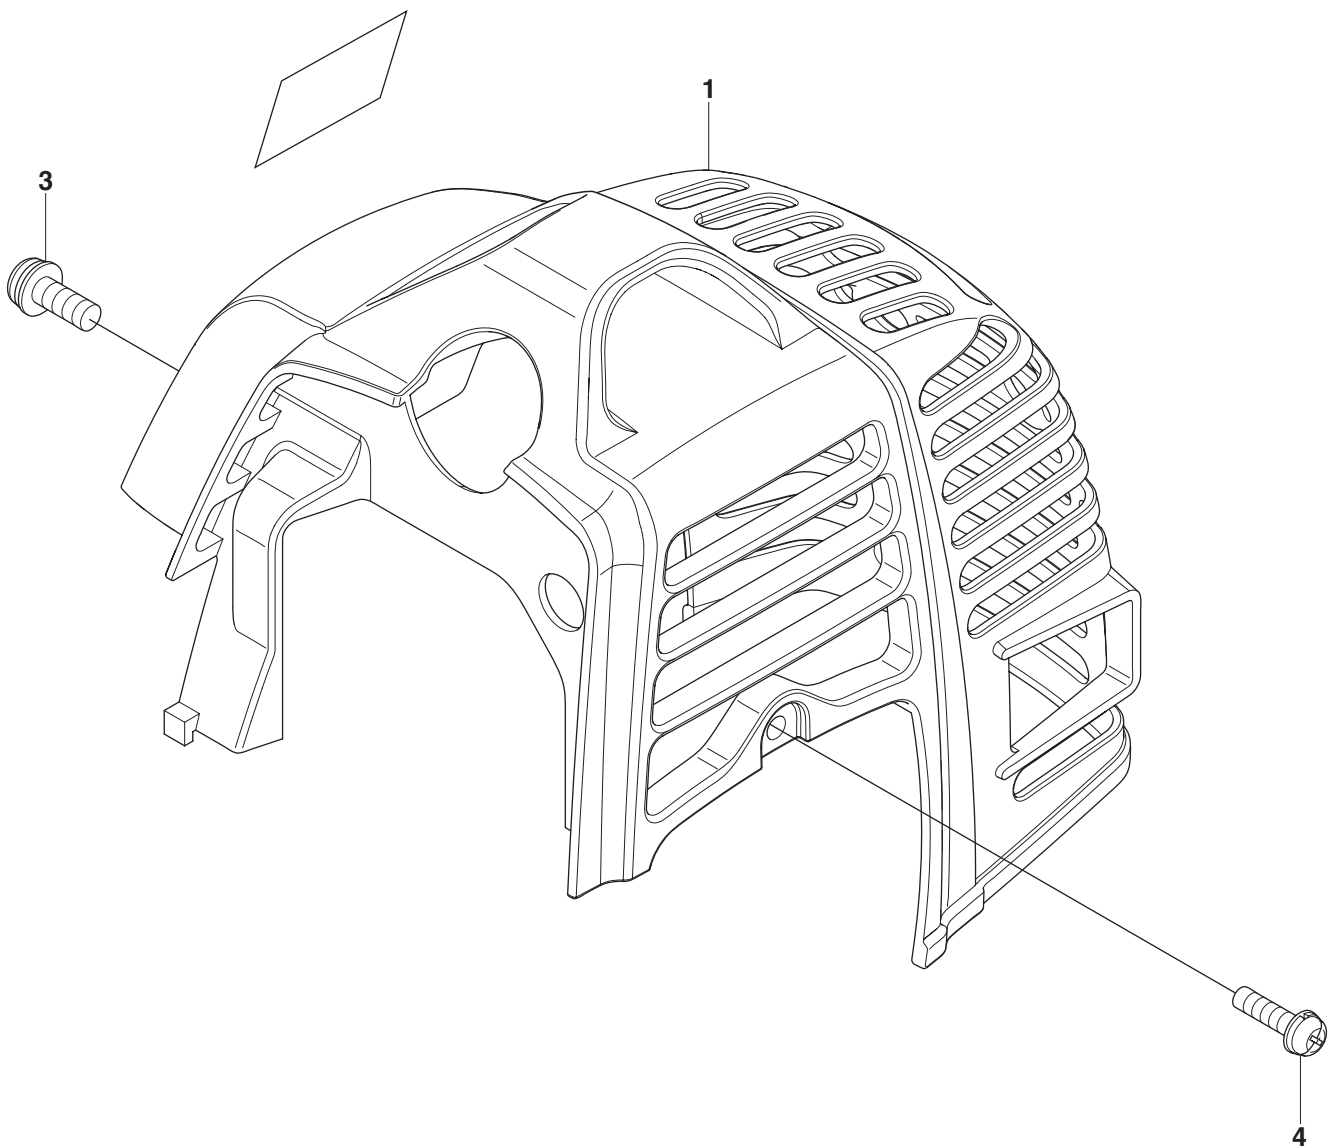

G 226R
CYLINDER COVER

CYLINDER COVER

Position	Article	Quantity	Notes	Kit
1	527 91 78-01	1		
2	527 91 87-01	1		
3	505 29 98-01	1		
4	512 36 10-01	1