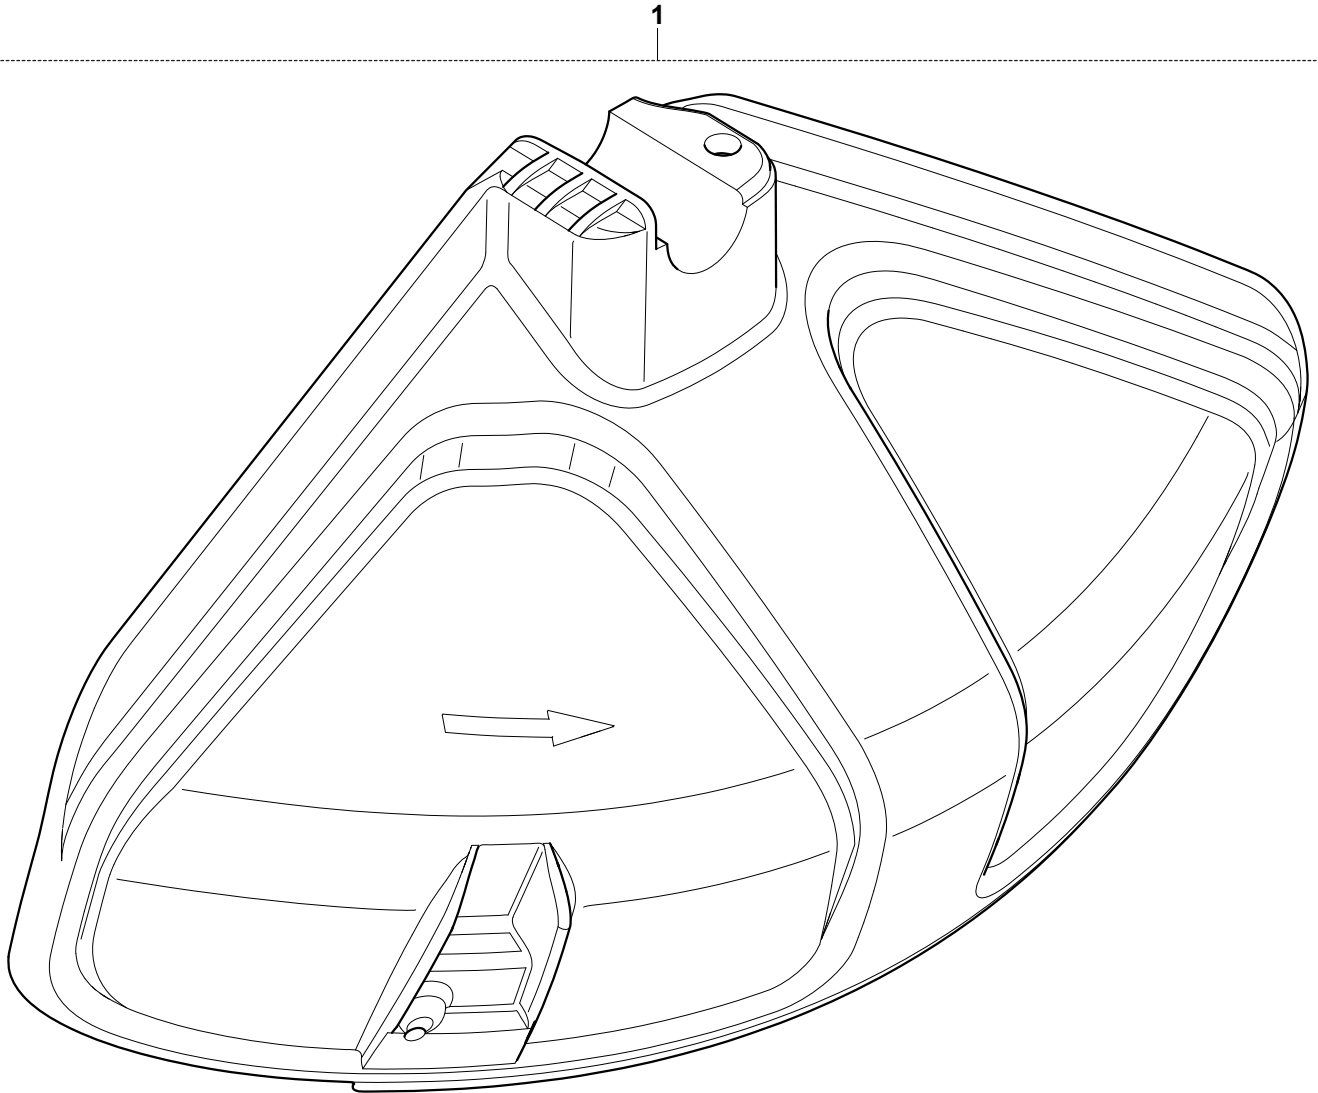

R 226R
ACCESSORIES

ACCESSORIES

Position	Article	Quantity	Notes	Kit
1	503 93 42-02	1		
2	503 21 07-16	1		1
3	503 79 88-01	1		1