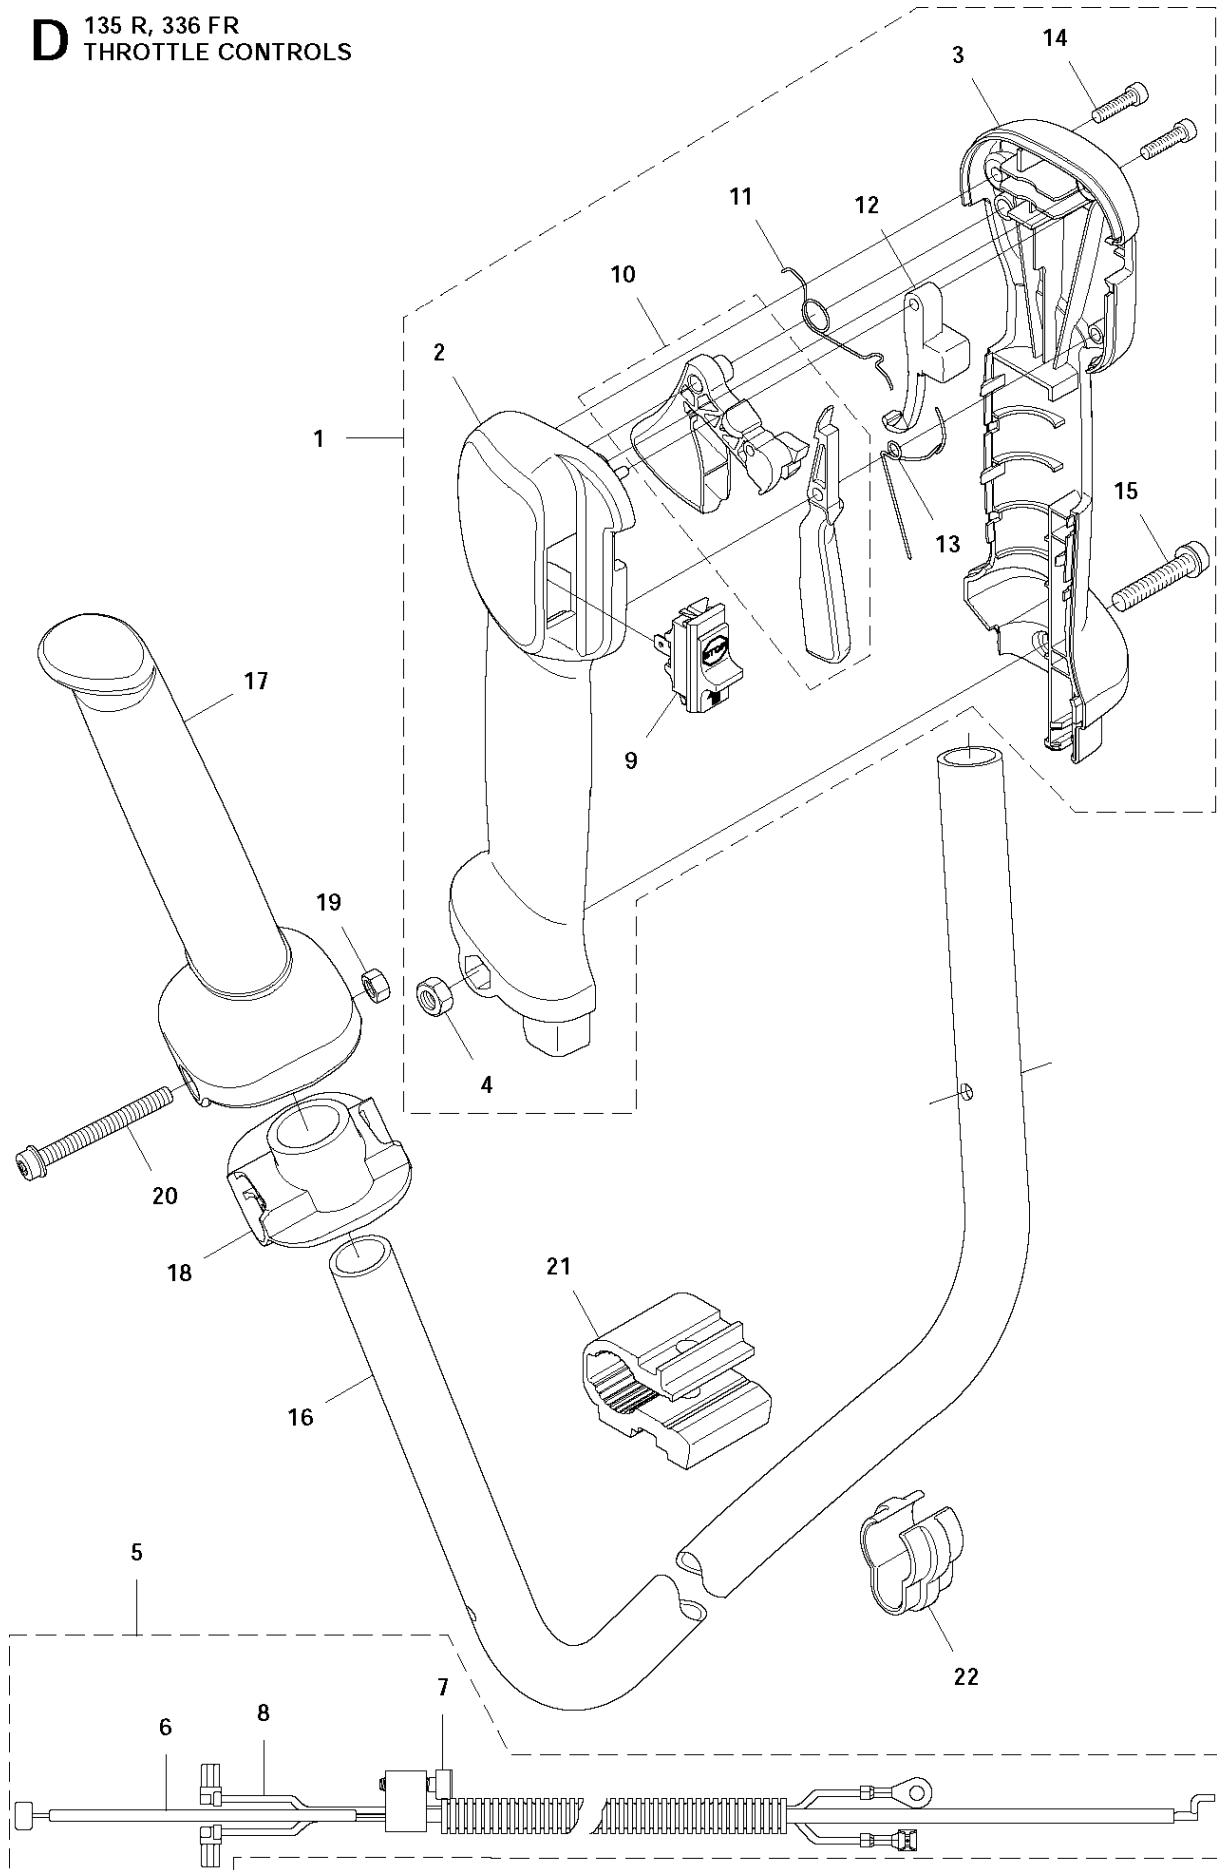

D 135 R, 336 FR
THROTTLE CONTROLS

THROTTLE CONTROLS

135 R

Ref	Part No	Description	Remark	QTY KIT	
1	537 42 45-07	HANDLE SYSTEM		1	
2	537 16 02-03	HANDLE HALF	HARD GRIP, GREY	1	1
2	537 16 02-09	HANDLE HALF	SOFT GRIP, GREY + BLACK TPE	1	1
3	537 16 03-01	HANDLE HALF	HARD GRIP, GREY	1	1
3	537 16 03-02	HANDLE HALF	SOFT GRIP, GREY + BLACK TPE	1	1
4	503 22 10-13	HEXAGON NUT		1	1
5	537 35 96-02	WIRING ASSY		1	
6	537 37 78-01	THROTTLE WIRE ASSY		1	5
7	503 21 66-18	SCREW IHSC T		1	5
8	503 87 85-07	SHORT CIRCUIT CABLE		1	5
9	537 41 90-01	SWITCH		1	1
10	506 49 77-01	THROTTLE CONTROL		1	1
11	537 17 42-01	SPRING THROTTLE TRIG		1	1
12	537 16 07-01	STARTER THROTTLE LOC		1	1
13	537 17 43-01	SPRING		1	1
14	503 21 66-18	SCREW IHSC T		2	1
15	503 20 07-35	SCREW IHSCFM		1	1
16	502 19 95-03	HANDLEBAR		1	
17	537 17 28-01	HANDLE		1	
18	537 17 29-01	COVER		1	
19	731 23 14-01	HEXAGON NUT		1	
20	503 20 02-45	SCREW IHSCFM		1	
21	503 75 00-02	HANDLEBAR BRACKET		1	
22	502 21 12-01	GROMMET		1