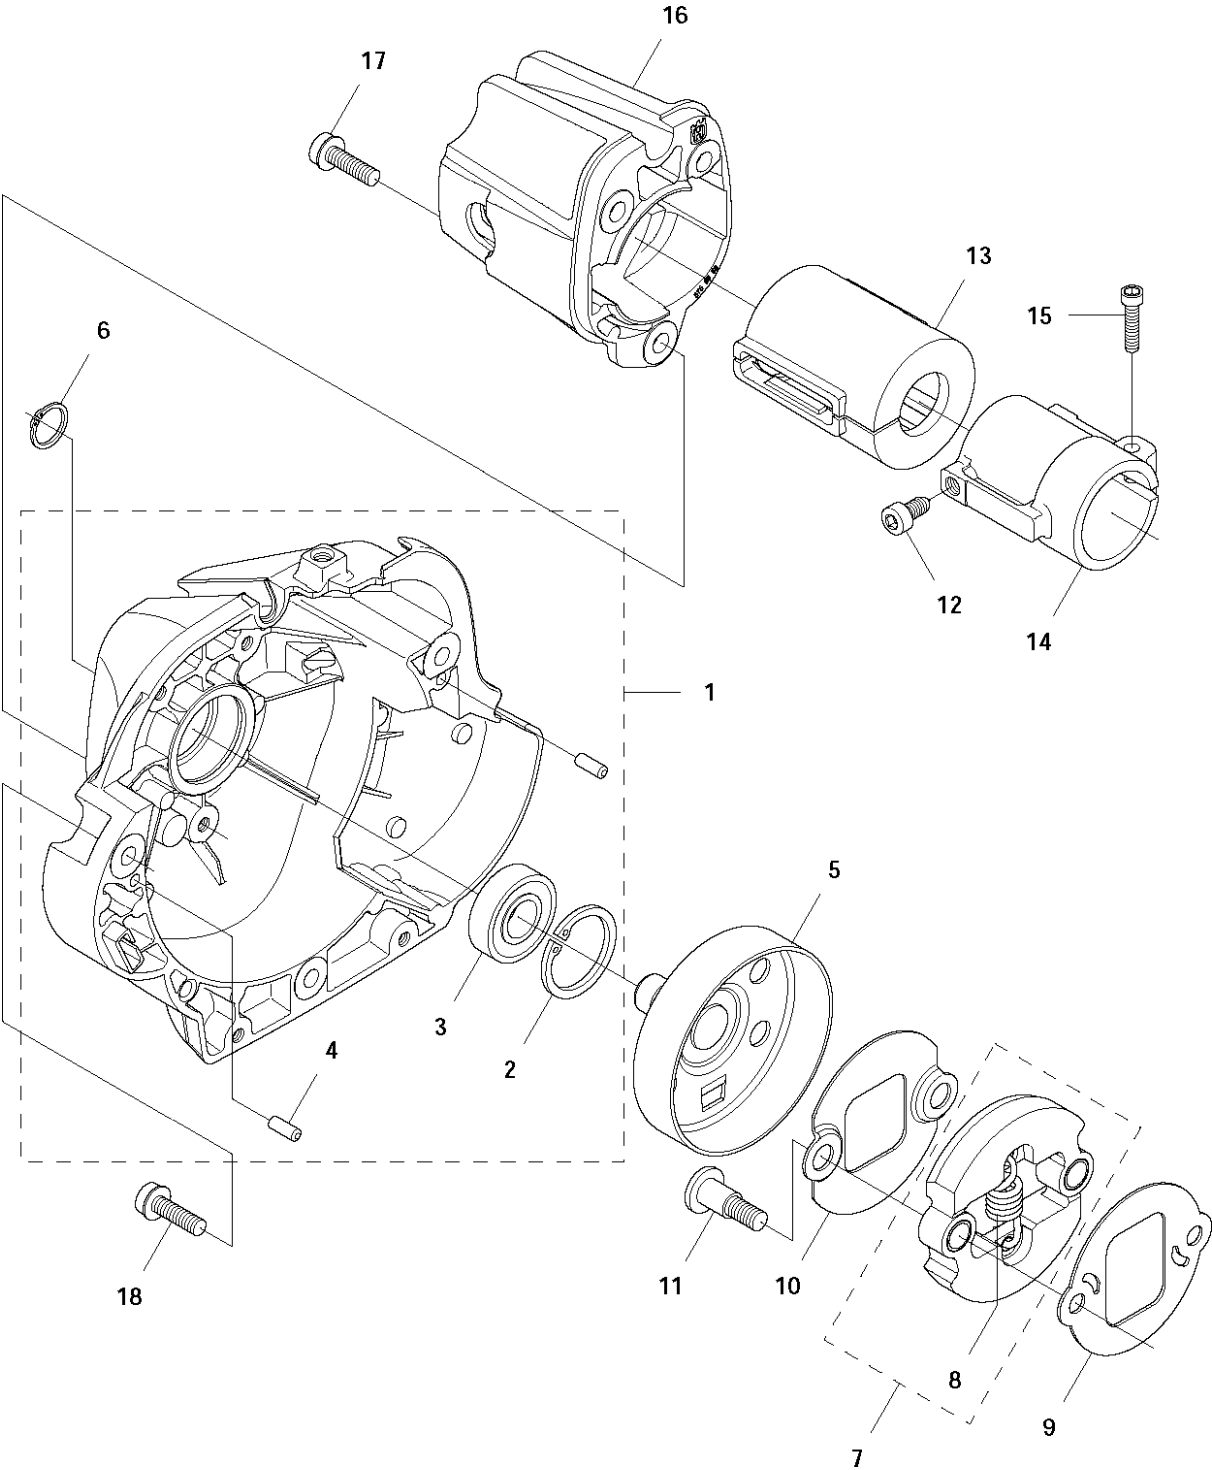

D 135 R, 336 FR
THROTTLE CONTROLS

THROTTLE CONTROLS

135 R

Ref	Part No	Description	Remark	QTY KIT	
1	537 42 45-07	HANDLE SYSTEM		1	
2	537 16 02-03	HANDLE HALF	HARD GRIP, GREY	1	1
2	537 16 02-09	HANDLE HALF	SOFT GRIP, GREY + BLACK TPE	1	1
3	537 16 03-01	HANDLE HALF	HARD GRIP, GREY	1	1
3	537 16 03-02	HANDLE HALF	SOFT GRIP, GREY + BLACK TPE	1	1
4	503 22 10-13	HEXAGON NUT		1	1
5	537 35 96-02	WIRING ASSY		1	
6	537 37 78-01	THROTTLE WIRE ASSY		1	5
7	503 21 66-18	SCREW IHSC T		1	5
8	503 87 85-07	SHORT CIRCUIT CABLE		1	5
9	537 41 90-01	SWITCH		1	1
10	506 49 77-01	THROTTLE CONTROL		1	1
11	537 17 42-01	SPRING THROTTLE TRIG		1	1
12	537 16 07-01	STARTER THROTTLE LOC		1	1
13	537 17 43-01	SPRING		1	1
14	503 21 66-18	SCREW IHSC T		2	1
15	503 20 07-35	SCREW IHSCFM		1	1
16	502 19 95-03	HANDLEBAR		1	
17	537 17 28-01	HANDLE		1	
18	537 17 29-01	COVER		1	
19	731 23 14-01	HEXAGON NUT		1	
20	503 20 02-45	SCREW IHSCFM		1	
21	503 75 00-02	HANDLEBAR BRACKET		1	
22	502 21 12-01	GROMMET		1	

E 135 R, 336 FR
FUEL TANK

FUEL TANK

135 R

Ref	Part No	Description	Remark	QTY KIT
1	544 32 88-01	TANK ASSY		1
2	503 91 10-01	SUSPENSION		4
3	544 88 97-01	TANK CAP		1
3	544 88 97-03	TANK CAP		1
4	503 93 66-01	PURGE		1
5	537 04 24-12	FUEL HOSE		2
6	537 05 23-01	FUEL HOSE		1
7	503 73 58-01	BUSHING		2
8	537 18 49-01	O-RING		1
9	503 44 32-01	FUEL FILTER		1

F 135 R, 336 FR
CLUTCH

Ref	Part No	Description	Remark	QTY	KIT
1	574 84 29-01	CLUTCH COVER ASSY		1	
2	735 31 28-10	CIRCLIP		1	1
3	738 21 01-04	BALL BEARING		1	1
4	503 24 07-02	PARALLEL PIN		2	1
5	537 35 29-01	CLUTCH DRUM		1	
6	735 31 14-00	CIRCLIP		1	
7	537 34 04-01	CLUTCH		1	
8	537 42 72-01	SPRING		1	7
9	537 04 68-01	WASHER		1	
10	537 41 57-01	WASHER		1	
11	537 41 81-01	SCREW		2	
12	503 21 74-11	SCREW IH SCT		1	
13	537 32 27-01	ANTIVIBRATION ELEMENT		1	
14	537 31 01-01	COMPRESSION SLEEVE		1	
15	725 53 33-55	SCREW IHSCM		1	
16	575 86 58-01	COVER		1	
17	503 20 03-20	SCREW IHSCFM		3	
18	537 41 81-01	SCREW		3	