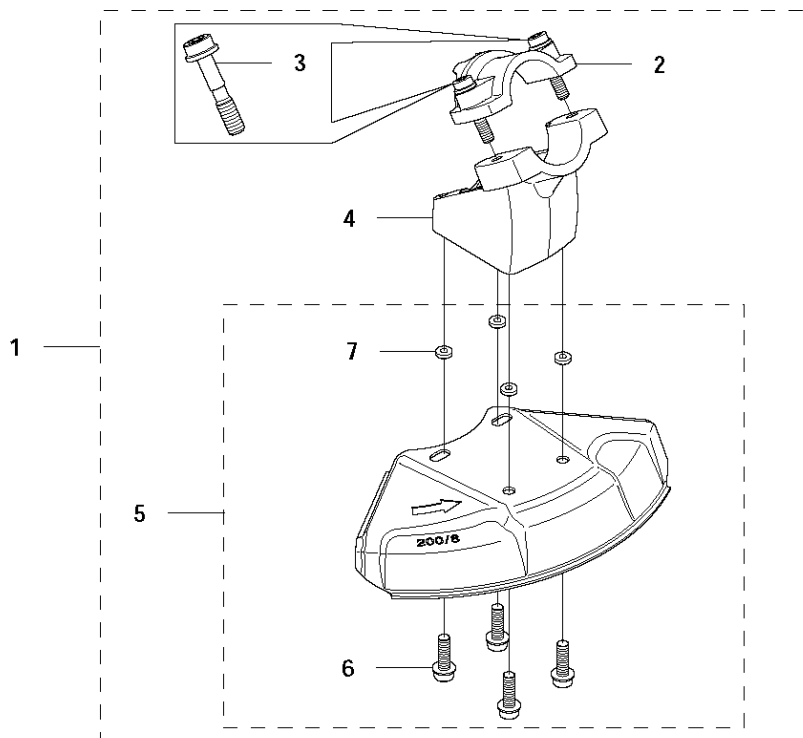

R1 135 R, 336 FR
ACCESSORIES

ACCESSORIES

135 R

Ref	Part No	Description	Remark	QTY KIT	
1	501 32 04-02	SAW BLADE GUARD		1	
2	574 53 06-01	CLAMP	Spare part with Captive Screw	1	1
3	573 99 43-04	SCREW IHSCFMO	Captive Screw	2	1,2
4	501 32 08-01	ADAPTER		1	1
5	574 53 26-01	BLADE GUARD		1	1
6	503 20 02-16	SCREW IHSCFM		4	1,5
7	574 03 95-01	LOCK NUT		4	1,5
8	537 33 16-03	SPLASH GUARD		1	
9	537 39 63-03	SPLASH GUARD		1	8
10	503 79 88-02	BLADE		1	8,9
11	503 21 07-16	SCREW IHSC T		1	8,9
12	537 38 72-01	SNAP LOCKING		4	8,9
13	537 34 94-03	TRIMMER GUARD		1	
14	503 21 68-25	SCREW IHSCFT		1	13
15	503 79 88-02	BLADE		1	13
16	544 12 45-01	RETAINER		1	13
17	502 44 81-01	TRIMMER GUARD ASSY		1	
18	503 21 68-25	SCREW IHSCFT		1	17
19	503 79 88-02	BLADE		1	17