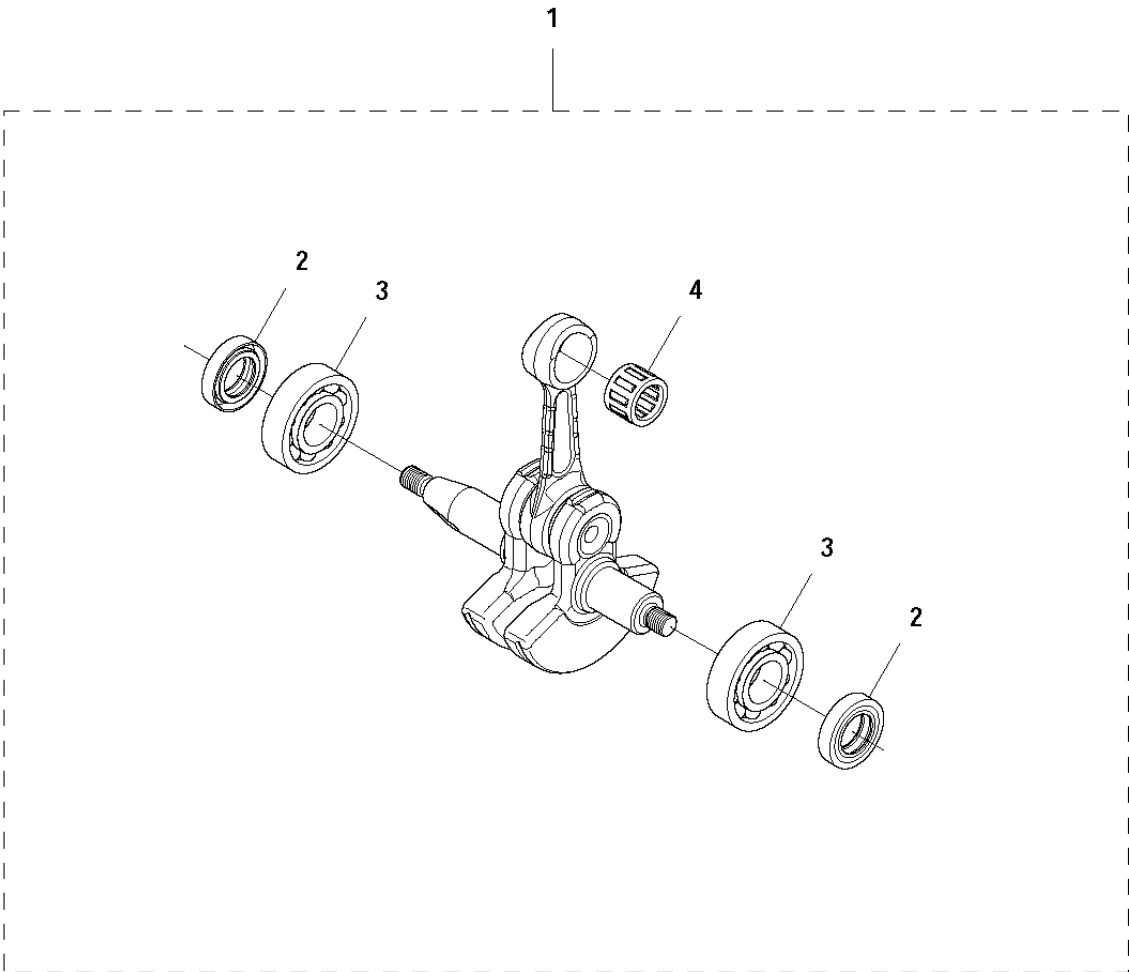

N 135 R, 336 FR
CRANK SHAFT

CRANKSHAFT

135 R

Ref	Part No	Description	Remark	QTY	KIT
1	544 03 90-01	CRANKSHAFT ASSY		1	
2	503 26 02-02	SEALING RING		2	1
3	738 21 01-10	BALL BEARING		2	1
4	503 41 41-01	NEEDLE BEARING		1	1