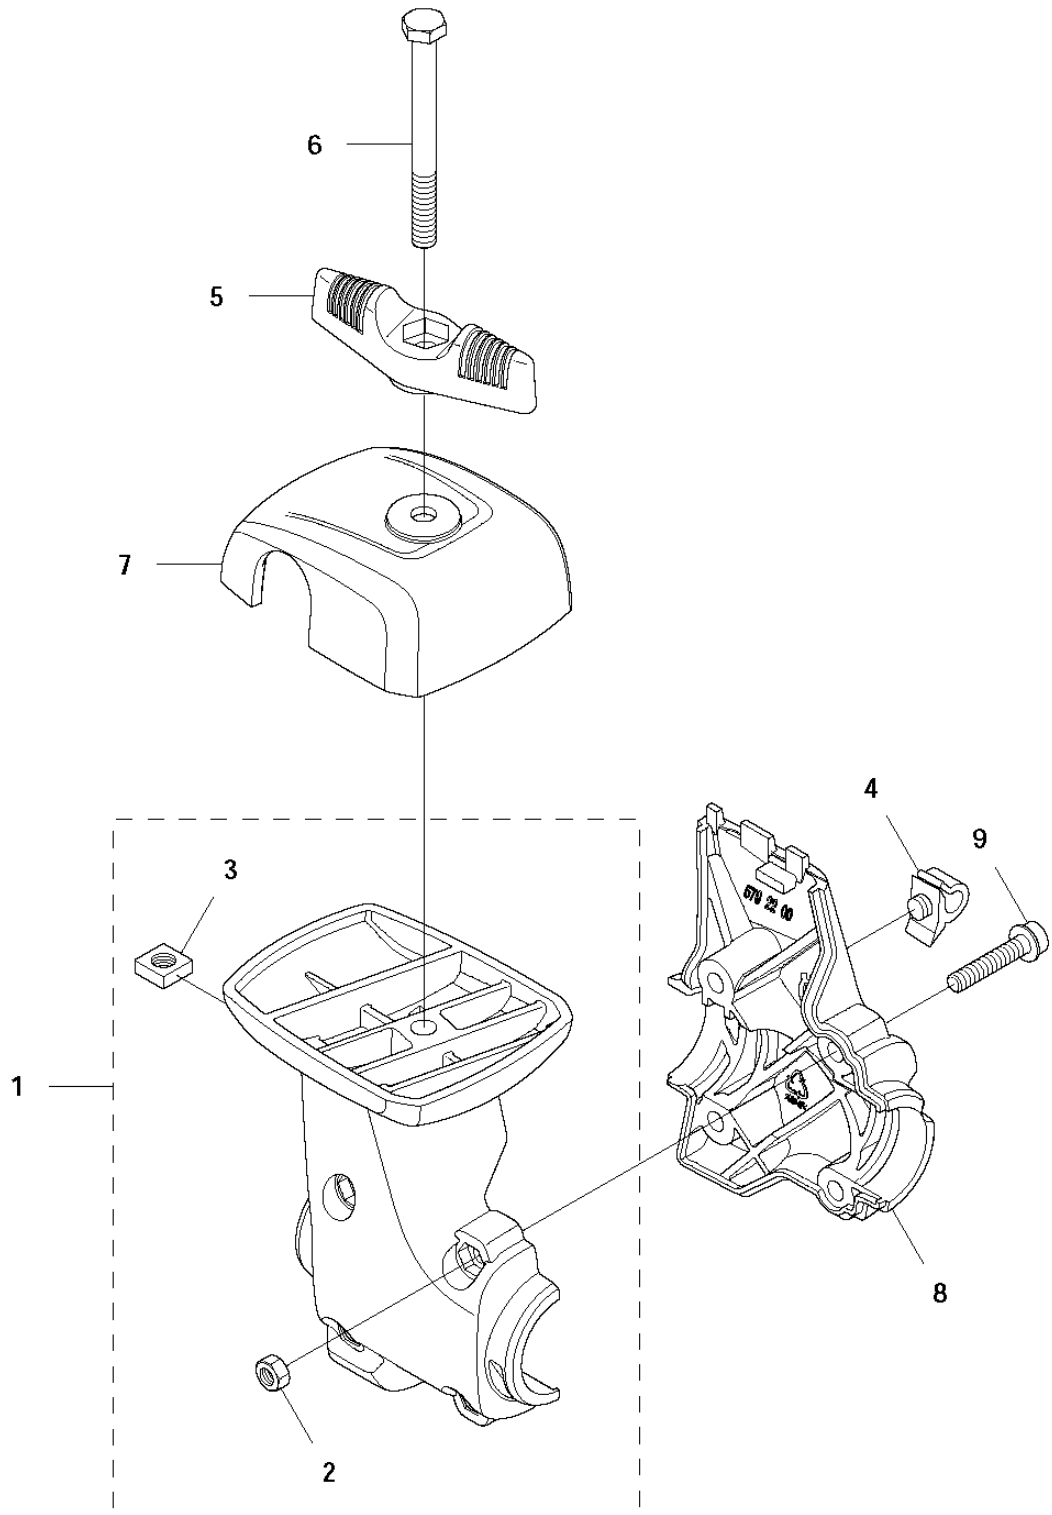

C 135 R, 336 FR
TOWER

Ref	Part No	Description	Remark	QTY	KIT
1	576 27 74-01	HANDLEBAR BRACKET		1	
2	731 23 14-01	HEXAGON NUT		4	1
3	502 19 71-01	SQUARE NUT		1	1
4	502 28 61-01	CLIP		1	
5	502 20 38-01	KNOB		1	
6	725 23 83-51	SCREW EHHM		1	
7	576 22 01-01	COVER		1	
8	576 22 00-01	LID		1	
9	503 20 07-78	SCREW IHSCFM		4