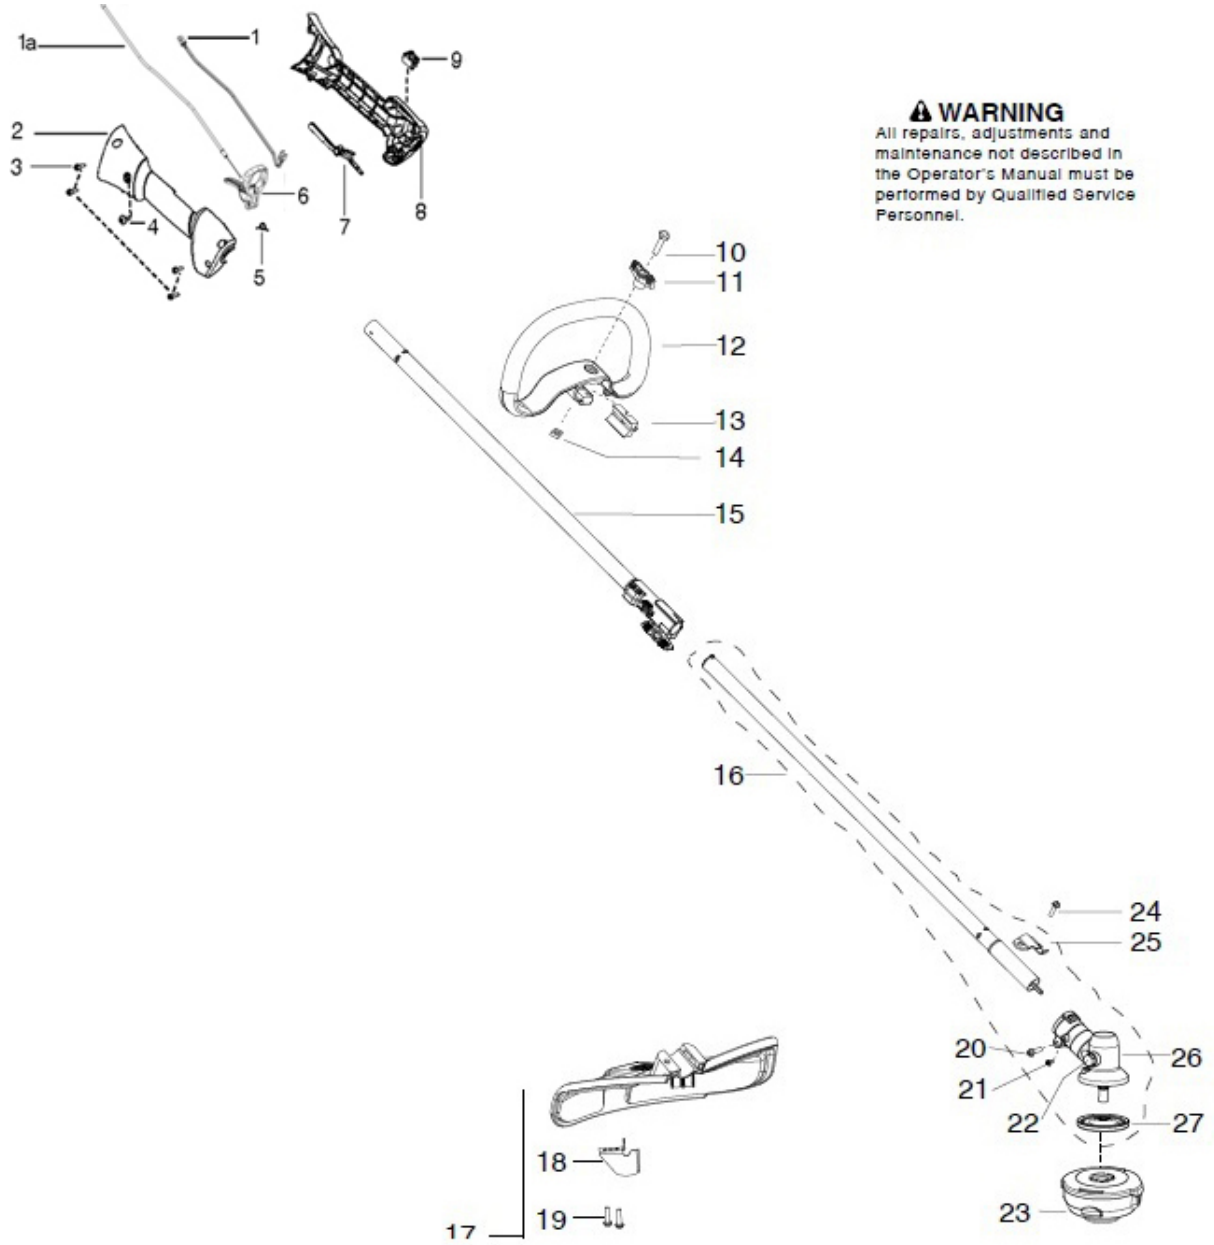

⚠ WARNING

All repairs, adjustments and maintenance not described in the Operator's Manual must be performed by Qualified Service Personnel.

SHAFT & HANDLE

129 LK, 967193601, 2016-03, ROW

Ref	Part No	Description	Remark	QTY KIT
1	574 48 90-01	THROTTLE ASSY	CABLE ONLY	1
1a	584 99 40-01	SHORT CIRCUIT CABLE		1
2	545 22 30-01	THROTTLE		1
3	574 44 40-01	SCREW ITXSCT		1
4	584 29 40-01	SCREW ITXPANT		1
5	530 01 64-54	RETURN SPRING		1
6	574 35 53-01	TRIGGER		1
7	574 35 54-01	THROTTLE		1
8	545 22 32-01	HOUSING		1
9	545 04 93-09	SWITCH MOMENTARY		1
10	725 23 80-51	SCREW EHHM		1
11	503 87 90-01	KNOB		1
12	503 87 19-08	HANDLE		1
13	503 94 03-01	DISTANCE		1
14	502 19 71-01	SQUARE NUT		1
15	580 44 66-30	KIT		1
16	580 44 66-31	KIT		1
17	580 44 66-06	KIT		1
18	530 05 22-86	LINE		1
19	584 41 00-01	SCREW		1
20	584 41 05-01	SCREW		1
21	584 41 06-01	SCREW		1
22	575 72 46-01	PLUG		1
23	578 44 61-01	TRIMMER HEAD		1
24	584 41 01-01	SCREW		1
25	530 05 75-54	BRACKET		1
26	530 09 62-95	BEVEL GEAR		1
27	537 23 49-01	DRIVER ASSY		1
	575 73 82-01	COMBINATION WRENCH		1
	580 44 66-15	DECAL KIT		1