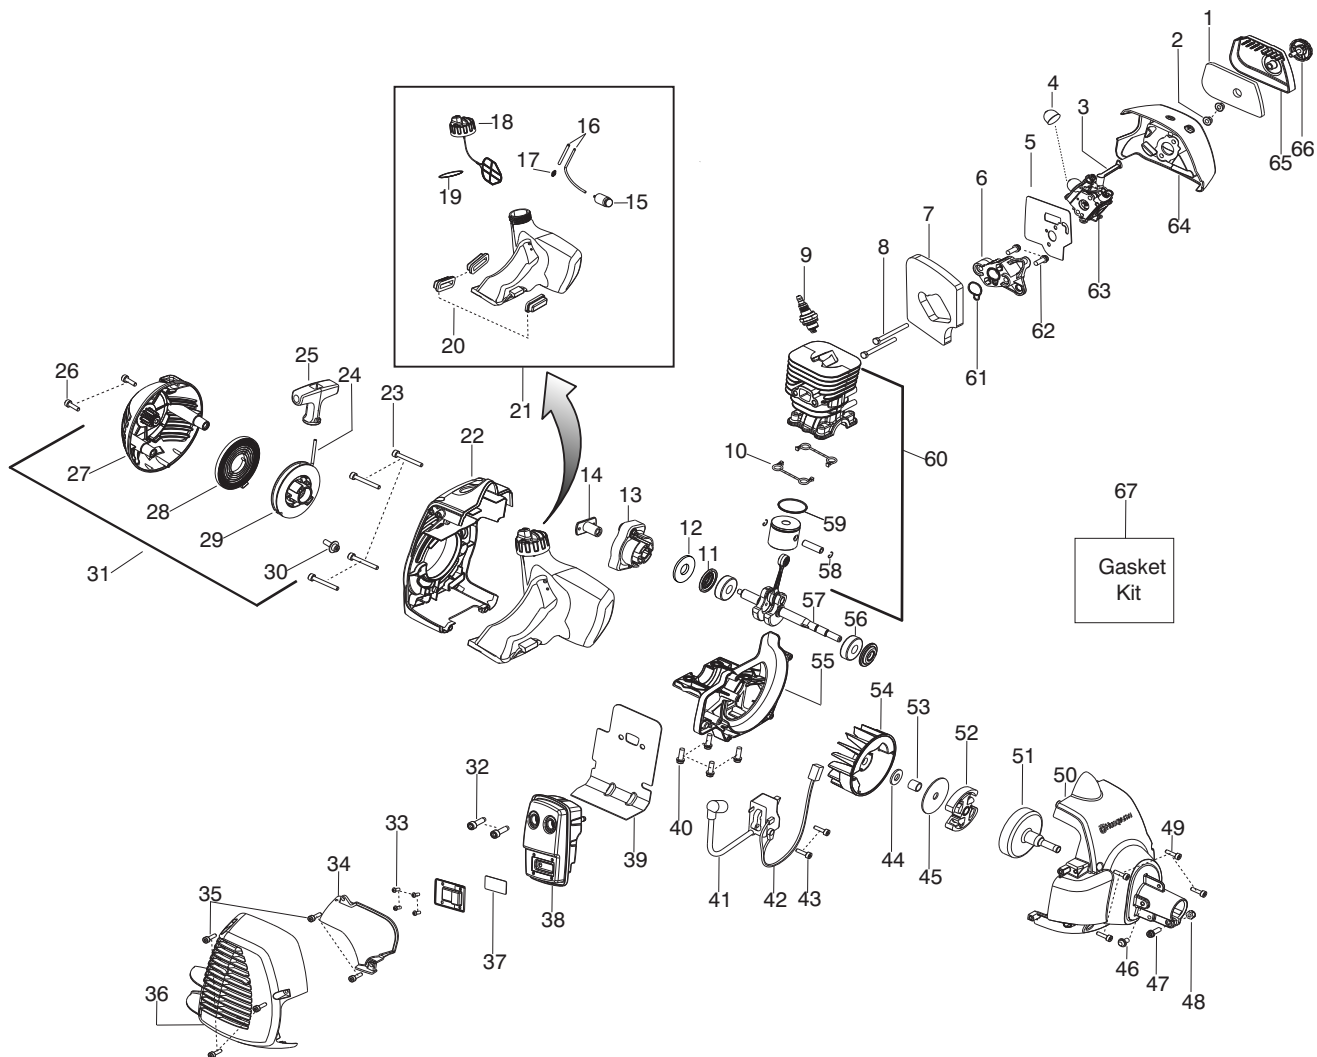

124C

Parts List No. 545103451		Husqvarna ® PARTS LIST	MODEL 124C (AUST/NZ/EU)
Date 7/27/11	Replaces 545103451 - 6/22/10		NOTE : Illustration may differ from actual model due to design changes.

⚠ WARNING
All repairs, adjustments and maintenance not described in the Operator's Manual must be performed by Qualified Service Personnel.

Ref.	Part No.	Description	Ref.	Part No.	Description
1.	545125301	Assy-Cable/Wire Harness	19.	530015197	Nut
2.	545066001	Trigger	20.	545017404	Dust cup
3.	545062002	Housing-Throttle (RH)	22.	530056401	Wrench
4.	530016448	Screw			
5.	545007508	Flexshaft			
6.	530016449	Screw			
7.	530016454	Spring-Trigger			
8.	545180802	Kit-Driveshaft			
9.	530059185	Clamp-Handle			
10.	530016152	Wingnut			
11.	545067001	Housing-Throttle (LH)			
12.	545030601	Kit-Switch			
13.	530150076	Handle-Assist			
14.	530015820	Bolt			
15.	545006095	Kit-Shield (Incl. 16,17,18,19,22)			
16.	545081862	Limiter-Line			
17.	530015814	Screw			
18.	530015820	Bolt			
			✓	577925301	Decal-Warning

✓ = New Part Number For This IPL

★ = Refer to the Service Reference Indicated for more information.(Located at the END of the IPL)

Parts List No. 545103451		Husqvarna ® PARTS LIST	MODEL 124C (AUST/NZ/EU)
Date 7/27/11	Replaces 545103451 - 6/22/10		NOTE : Illustration may differ from actual model due to design changes.