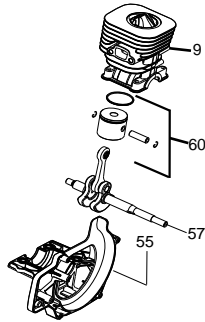

Parts List No. 545103451		Husqvarna® PARTS LIST	MODEL 124C (AUST/NZ/EU)	
Date 7/27/11	Replaces 545103451 - 6/22/10		NOTE : Illustration may differ from actual model due to design changes.	Page: 4

***** **Service Reference** *****

Note : Due to product improvements, your unit may have a different piston, cylinder & crankcase. Please refer to the serial number on your unit and order the parts below.

Serial Number - 2008-365N and lower, please use the following parts:
Ref.# 9,55,60 - 545003378 Kit - Cyl., Piston, Crankcase
Ref.# 57 - 545030001 Kit - Crankshaft