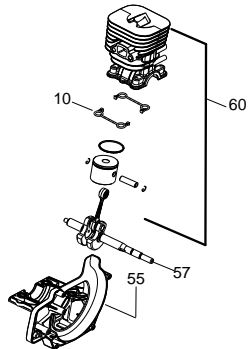

Serial Number - 2009-001N and higher, please use the following parts:
Page 2, Ref.# 10 - 545008084 Seal - Cylinder (kit)
Page 2, Ref.# 55 - 545195601 Crankcase
Page 2, Ref.# 57 - 545220101 Assy-Crankshaft
Page 2, Ref.# 60 - 545008082 Kit - Cylinder / Piston