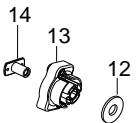

Serial Number - 2008-010N and higher, please use the following parts:
Page 2, Ref.# 12 - 530015828 Washer
Page 2, Ref.# 13 - 545102303 Assy - Starter Cup
Page 2, Ref.# 14 - 545099201 Coupling - Starter