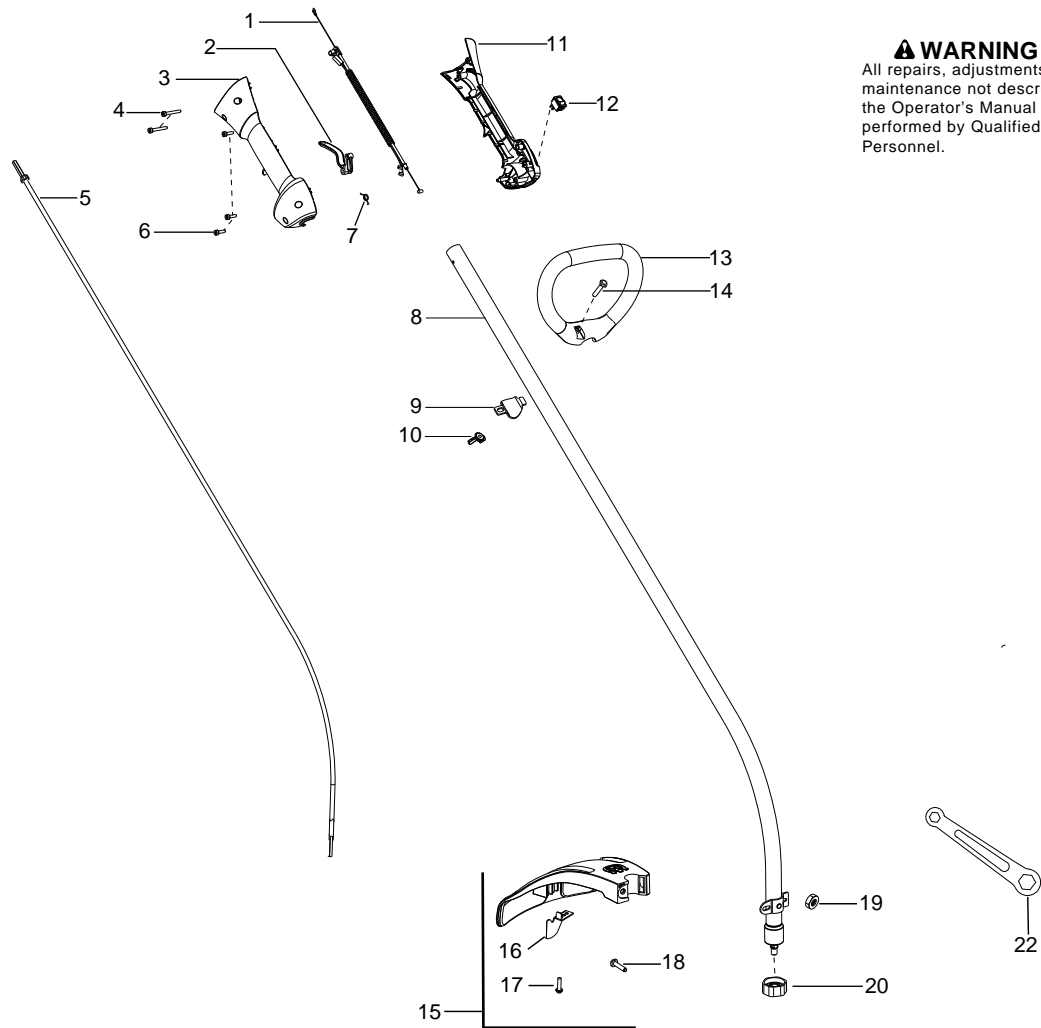

124C

Parts List No. 545103451		Husqvarna ® PARTS LIST	MODEL 124C (AUST/NZ/EU)
Date 7/27/11	Replaces 545103451 - 6/22/10		NOTE : Illustration may differ from actual model due to design changes.

⚠ WARNING
All repairs, adjustments and maintenance not described in the Operator's Manual must be performed by Qualified Service Personnel.

Ref.	Part No.	Description	Ref.	Part No.	Description
1.	545125301	Assy-Cable/Wire Harness	19.	530015197	Nut
2.	545066001	Trigger	20.	545017404	Dust cup
3.	545062002	Housing-Throttle (RH)	22.	530056401	Wrench
4.	530016448	Screw			
5.	545007508	Flexshaft			
6.	530016449	Screw			
7.	530016454	Spring-Trigger			
8.	545180802	Kit-Driveshaft			
9.	530059185	Clamp-Handle			
10.	530016152	Wingnut			
11.	545067001	Housing-Throttle (LH)			
12.	545030601	Kit-Switch			
13.	530150076	Handle-Assist			
14.	530015820	Bolt			
15.	545006095	Kit-Shield (Incl. 16,17,18,19,22)			
16.	545081862	Limiter-Line			
17.	530015814	Screw			
18.	530015820	Bolt			
			✓	577925301	Decal-Warning

✓ = New Part Number For This IPL

★ = Refer to the Service Reference Indicated for more information.(Located at the END of the IPL)

Parts List No. 545103451		Husqvarna ® PARTS LIST	MODEL 124C (AUST/NZ/EU)
Date 7/27/11	Replaces 545103451 - 6/22/10		NOTE : Illustration may differ from actual model due to design changes.