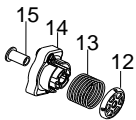

Parts List No. 545103451		Husqvarna® PARTS LIST	MODEL 124C (AUST/NZ/EU)	
Date 7/27/11	Replaces 545103451 - 6/22/10		NOTE : Illustration may differ from actual model due to design changes.	Page: 3

***** **Service Reference** *****

Note : Due to product improvements, your unit may have a different carburetor.
Please refer to the serial number on your unit and order the parts below.

Serial Number - 2007-087N and lower, please use the following parts:
Page 2, Ref.# 63 - 545030401 Kit - Carburetor

Serial Number - 2007-088N thru 2007-333N, please use the following parts:
Page 2, Ref.# 63 - 545006060 Kit - Carburetor

Serial Number - 2007-334N and higher, please use the following parts:
Page 2, Ref.# 63 - 545081850 Kit - Carburetor

***** **Service Reference** *****

Note : Due to product improvements, your unit may have a different starter system.
Please refer to the serial number on your unit and order the parts below.

Serial Number - 2008-009N and lower, please use the following parts:
Ref.# 12,13,14,15 - 545180844 Kit - Starter System