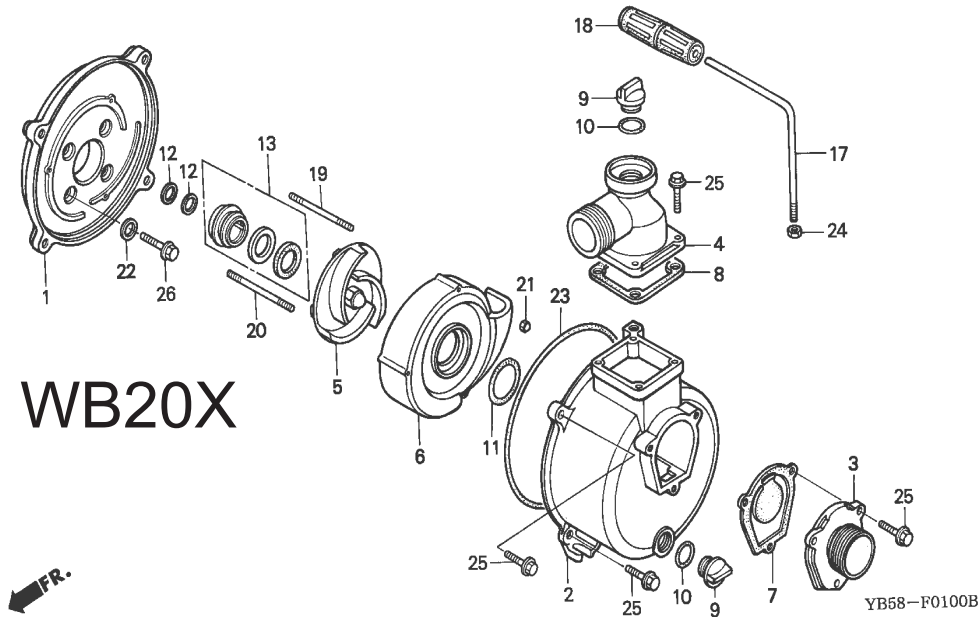

Model WB20X

Ref.	Part Number	Description	Serial Number Range	Model	Type	Serial No.
1	781A0-YB3-010	COVER, CASING (Honda Code 1982701)	Use up to 1477265	WB20X	C	ALL
	781A0-YB3-020	COVER, CASING (Honda Code 2395697)		WB20X	C	ALL
	781A0-YB3-020	COVER, CASING (Honda Code 2395697)		WB20XK1	AC1	ALL
	781A0-YB3-020	COVER, CASING (Honda Code 2395697)		WB20XK1	C1	ALL
	78102-YG3-000	COVER, CASING (Honda Code 7493083)		WB20XK2	A	WABT-1000001
2	78101-YB3-030	CASING (Honda Code 2381226)	Use up to 1453498	WB20XK1	AC1	ALL
	78101-YB3-030	CASING (Honda Code 2381226)		WB20XK1	C1	ALL
	78101-YB3-040	CASING (Honda Code 7545726)		WB20X	C	ALL
	78101-YB3-040	CASING (Honda Code 7545726)		WB20XK1	AC1	ALL
	78101-YB3-040	CASING (Honda Code 7545726)		WB20XK1	C1	ALL
	78101-YG3-000	CASING (Honda Code 7493075)		WB20XK2	A	WABT-1000001
3	78103-YB3-630	PIPE, INLET (Honda Code 1541655)		WB20X	C	ALL
	78103-YB3-630	PIPE, INLET (Honda Code 1541655)		WB20XK1	AC1	ALL
	78103-YB3-630	PIPE, INLET (Honda Code 1541655)		WB20XK1	C1	ALL
	78103-YG3-610	PIPE, INLET (NPTF) (Honda Code 7668809)		WB20XK2	A	WABT-1000001
4	78104-YB3-631	PIPE, OUTLET (Honda Code 1960913)	Use up to 1110542 Use from 1110543	WB20X	C	ALL
	78104-YB3-631	PIPE, OUTLET (Honda Code 1960913)		WB20XK1	AC1	ALL
	78104-YB3-631	PIPE, OUTLET (Honda Code 1960913)		WB20XK1	C1	ALL
	78104-YG3-610	PIPE, OUTLET (NPTF) (Honda Code 7668825)		WB20XK2	A	WABT-1000001
5	78106-YB3-000	IMPELLER (Honda Code 1541671)		ALL		
6	78107-YB3-010	CASE, VOLUTE (Honda Code 1949601)		ALL		
7	78110-YB3-000	VALVE, IN. (Honda Code 1541697)		ALL		
8	78114-YB3-000	GASKET, OUTLET (Honda Code 1541705)		ALL		
9	78117-YB3-000	CAP, FILLER (Honda Code 1634641)		WB20X	C	ALL
	78117-YB3-K10	CAP, FILLER (Honda Code 3478922)		WB20XK2	A	WABT-1000001
	78117-YB7-020	CAP, FILLER (Honda Code 2522217)	WB20X	C	ALL	
	78117-YB7-020	CAP, FILLER (Honda Code 2522217)	WB20XK1	AC1	ALL	
	78117-YB7-020	CAP, FILLER (Honda Code 2522217)	WB20XK1	C1	ALL	
10	78118-YB0-003	RING, SEAL (B) (Honda Code 1104777)	WB20X	C	ALL	
11	78118-YB3-004	O-RING (49X5.7) (NOK) (Honda Code 1838655)	ALL			
12	78122-YB3-000	SHIM, ADJUSTER (Honda Code 1541721)	ALL			
13	78130-YB4-901	SEAL ASSY., MECH. WATER (Honda Code 2257608)	ALL			
17	78206-YB3-611	HANDLE (Honda Code 1843671)	WB20X	C	ALL	
	78206-YB3-611	HANDLE (Honda Code 1843671)	WB20XK1	AC1	ALL	
	78206-YB3-611	HANDLE (Honda Code 1843671)	WB20XK1	C1	ALL	
		Not Used on WB20XK2				
18	78207-YB3-611	GRIP, HANDLE (Honda Code 1843689)	WB20X	C	ALL	
	78207-YB3-611	GRIP, HANDLE (Honda Code 1843689)	WB20XK1	AC1	ALL	
	78207-YB3-611	GRIP, HANDLE (Honda Code 1843689)	WB20XK1	C1	ALL	
		Not Used on WB20XK2				
19	90034-402-000	BOLT, STUD (6X50) (Honda Code 0468538)	WB20X	C	ALL	
20	90043-YB4-000	BOLT, STUD (6X50) (Honda Code 2001055)	WB20X	C	ALL	
21	90281-YB4-000	NUT, CAP (6MM) (Honda Code 1961648)	WB20X	C	ALL	
22	90474-333-000	WASHER, SEALING (8MM) (Honda Code 0290981)	WB20X	C	ALL	
23	91351-YB3-003	O-RING (217.5X3.5) (ARAI) (Honda Code 1541754)	WB20X	C	ALL	
24	94001-12000-0S	NUT, HEX. (12MM) (Honda Code 0169508)	WB20X	C	ALL	
	94001-14000-0S	NUT, HEX. (14MM) (Honda Code 0176701)	WB20X	C	ALL	
	94001-14000-0S	NUT, HEX. (14MM) (Honda Code 0176701)	WB20XK1	AC1	ALL	
	94001-14000-0S	NUT, HEX. (14MM) (Honda Code 0176701)	WB20XK1	C1	ALL	
		Not Used on WB20XK2				
25	95701-08025-00	BOLT, FLANGE (8X25) (Honda Code 2545325)	WB20X	C	ALL	
	95701-08025-00	BOLT, FLANGE (8X25) (Honda Code 2545325)	WB20XK1	AC1	ALL	
	95701-08025-00	BOLT, FLANGE (8X25) (Honda Code 2545325)	WB20XK1	C1	ALL	
	95701-08025-08	BOLT, FLANGE (8X25) (Honda Code 2563252)	WB20XK2	A	WABT-1000001	
26	95701-08028-00	BOLT, FLANGE (8X28) (Honda Code 2581387)	WB20X	C	ALL	
	95701-08028-00	BOLT, FLANGE (8X28) (Honda Code 2581387)	WB20XK1	AC1	ALL	
	95701-08028-00	BOLT, FLANGE (8X28) (Honda Code 2581387)	WB20XK1	C1	ALL	
	95701-08028-08	BOLT, FLANGE (8X28) (Honda Code 2488518)	WB20XK2	A	WABT-1000001	