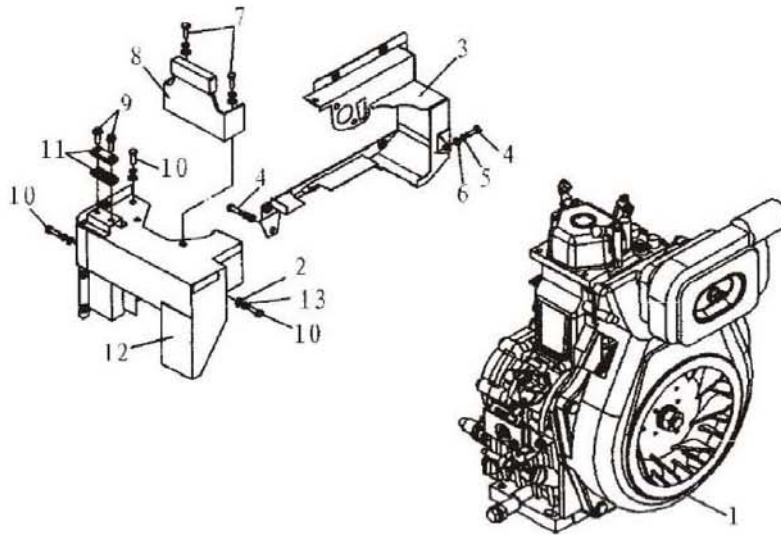

# Model DG6500ES

No.	Part No.	Description	No.	Part No.	Description
1	SDE5000T-01000	Diesel Engine Assembly	6	SDE5000T-06000	Right Side Plate
2	SDE5000T-02000	Electric Machine Assembly	7	SDE5000T-07000	Fuel System
3	SDE5000T-03000	Chassis	8	SDE5000T-08000	Muffler Assembly
4	SDE5000T-04000	Left Side Plate	9	SDE5000T-09000	Control Panel
5	SDE5000T-05000	Housing Unit	10	SDE5000T-09000	Accumulator

## (1) Diesel Engine Assembly

No.	Part. No	Description	Qty.	No.	Part. No	Description	Qty.
1	SU186FAGD-00000	Air Cooled Diesel	1	8	SDE5000T-01300	Buffer Support Plate Unit	1
2	GB/T97.1-1985	Gasket 6	2	9	GB/T5783-2000	Bolt M6x30	2
3	SDE5000T-01100	Front Air Cover Weldment	1	10	GB/T5783-2000	Hexagonal Bolt M6x30	2
4	GB/T5783-2000	Hexagonal Bolt M8x16	2	11	SDE5000T-01500	Fuel Pipe Pressure Plate Unit	1
5	GB/T93-1987	Elastic Gasket 8	2	12	SDE5000T-01200	Rear Air Cover Weldment	1
6	GB/T97.1-1985	Gasket 8	2	13	GB/T93-1987	Elastic Gasket 8	2
7	GB/T5783-2000	Hexagonal Bolt M8x20	2				

## (2) Electric Machine Assembly

No.	Part. No	Description	Qty.	No.	Part. No	Description	Qty.
1	SDE5000T-02200	Electric Machine Unit	1	11	GB/810-1988	Round Nut M5	2
2	8 SU.0341.01	Front Cover of Electric Machine	1	12	8SU.203.009	Bolt M5 ( locking stator )	2
3	GB/T5783-2000	Hexagonal Bolt M8x30	4	13	GB/T5783-2000	Bolt M6 ( locking front cover )	4
4	GB/5786-1986	Screw M5x12	7	14	8 SU.0342.01	Rear Cover of Electric Machine	1
5	8 SU.4351.01	Fan	1	15	D104	Carbon Brush	1
6	5 SU.6741.01	Rotor	1	16	GB/5786-1986	Screw M5x14	2
7	6204DU	Clip	1	17	AVR	Excitation AVR	1
8	8 SU.214.009	Gasket	1	18	GB/5786-1986	Screw M5x16	3
9	8 SU.202.009	Bolt ( locking rotor )	1	19	3510	Rectifier	1
10	5 SU.6801.01	Stator	1	20	SDE5000T-02100	Air Cover of Electric Machine Weldment	1