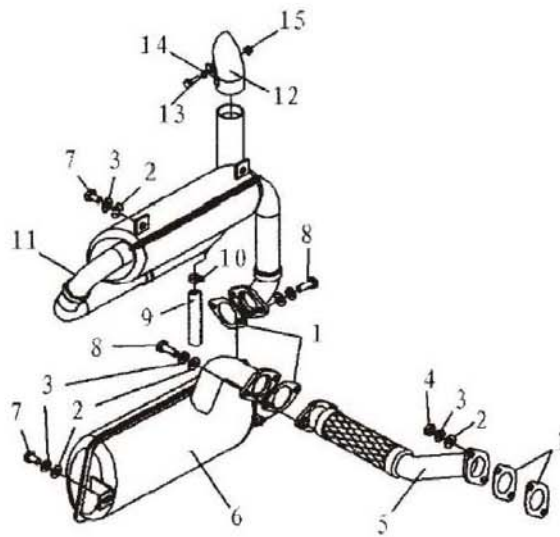

(8) Muffler Assembly

No.	Part. No	Description	Qty.	No.	Part. No	Description	Qty.
1	SU186F-02015	Exhaust Pipe Washer	4	9	SDE5000T-08003	Tail-end Gas Outlet Hose	1
2	GB/T97.1-1985	Gasket 8	9	10	SDE5000T-07004	Clip I	1
3	GB/T93-1987	Elastic Gasket 8	9	11	SDE5000T-08300	Second-lever Muffler Unit	1
4	GB/T6170-2000	Nut M8	2	12	SDE5000T-08410	Tail-end Gas Return Outlet Weldment	1
5	SDE5000T-08100	Exhaust Pipe Unit	1	13	GB/T5783-2000	Bolt M6x30	1
6	SDE5000T-08200	One-lever Muffler Unit	1	14	GB/T97.1-1985	Gasket 6	1
7	GB/T5783-2000	Bolt M8x16	3	15	GB/T6170-2000	Nut M6	1
8	GB/T5783-2000	Bolt M8x30	4