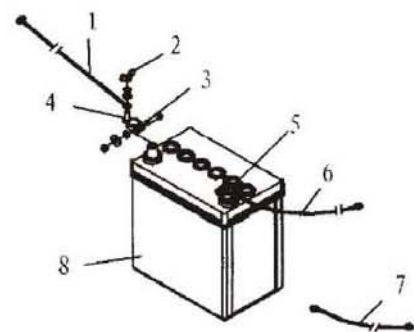

### (9) Control Panel

No.	Part. No	Description	Qty.
1	GB/T818-1985	Screw M6x12	6
2	JS425	Electric Lock	1
3	GB/T818-1985	Screw M3x30	4
4	φ5 Light	Oil Pressure Indicator Light	1
5	MU45 0~300V	AC Voltmeter	1
6	BLX	Fuse	1
7	250V 26A	Receptacle	2
8	SDE5000T-09102	Air Switch Mount	1
9	GB10963/B20/1P	Air Switch	1
10	SDE5000T-09101	Control Panel	1
11	910A Black	12V Cathode Wiring Terminal	1
12	910A Red	12V Positive Wiring Terminal	1
13	GB806-1988 M6	Control Panel Terminal	1
14	250V 26A	Plug	1