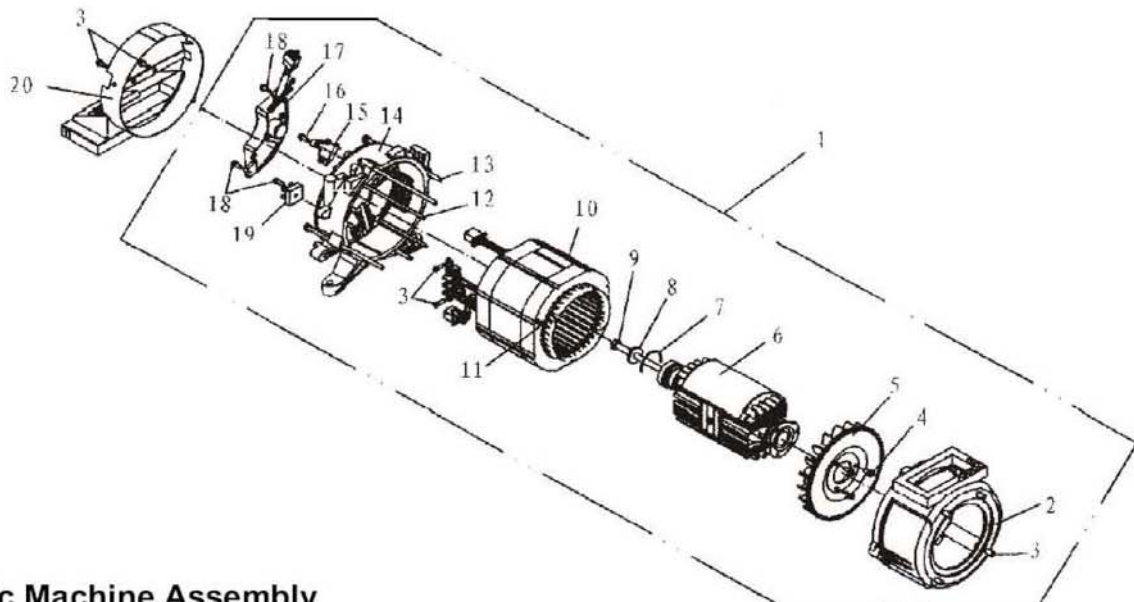

# Model DG6500ES

No.	Part No.	Description	No.	Part No.	Description
1	SDE5000T-01000	Diesel Engine Assembly	6	SDE5000T-06000	Right Side Plate
2	SDE5000T-02000	Electric Machine Assembly	7	SDE5000T-07000	Fuel System
3	SDE5000T-03000	Chassis	8	SDE5000T-08000	Muffler Assembly
4	SDE5000T-04000	Left Side Plate	9	SDE5000T-09000	Control Panel
5	SDE5000T-05000	Housing Unit	10	SDE5000T-09000	Accumulator

## (1) Diesel Engine Assembly

No.	Part. No	Description	Qty.	No.	Part. No	Description	Qty.
1	SU186FAGD-00000	Air Cooled Diesel	1	8	SDE5000T-01300	Buffer Support Plate Unit	1
2	GB/T97.1-1985	Gasket 6	2	9	GB/T5783-2000	Bolt M6x30	2
3	SDE5000T-01100	Front Air Cover Weldment	1	10	GB/T5783-2000	Hexagonal Bolt M6x30	2
4	GB/T5783-2000	Hexagonal Bolt M8x16	2	11	SDE5000T-01500	Fuel Pipe Pressure Plate Unit	1
5	GB/T93-1987	Elastic Gasket 8	2	12	SDE5000T-01200	Rear Air Cover Weldment	1
6	GB/T97.1-1985	Gasket 8	2	13	GB/T93-1987	Elastic Gasket 8	2
7	GB/T5783-2000	Hexagonal Bolt M8x20	2				

## (2) Electric Machine Assembly

No.	Part. No	Description	Qty.	No.	Part. No	Description	Qty.
1	SDE5000T-02200	Electric Machine Unit	1	11	GB/810-1988	Round Nut M5	2
2	8 SU.0341.01	Front Cover of Electric Machine	1	12	8SU.203.009	Bolt M5 ( locking stator )	2
3	GB/T5783-2000	Hexagonal Bolt M8x30	4	13	GB/T5783-2000	Bolt M6 ( locking front cover )	4
4	GB/5786-1986	Screw M5x12	7	14	8 SU.0342.01	Rear Cover of Electric Machine	1
5	8 SU.4351.01	Fan	1	15	D104	Carbon Brush	1
6	5 SU.6741.01	Rotor	1	16	GB/5786-1986	Screw M5x14	2
7	6204DU	Clip	1	17	AVR	Excitation AVR	1
8	8 SU.214.009	Gasket	1	18	GB/5786-1986	Screw M5x16	3
9	8 SU.202.009	Bolt ( locking rotor )	1	19	3510	Rectifier	1
10	5 SU.6801.01	Stator	1	20	SDE5000T-02100	Air Cover of Electric Machine Weldment	1