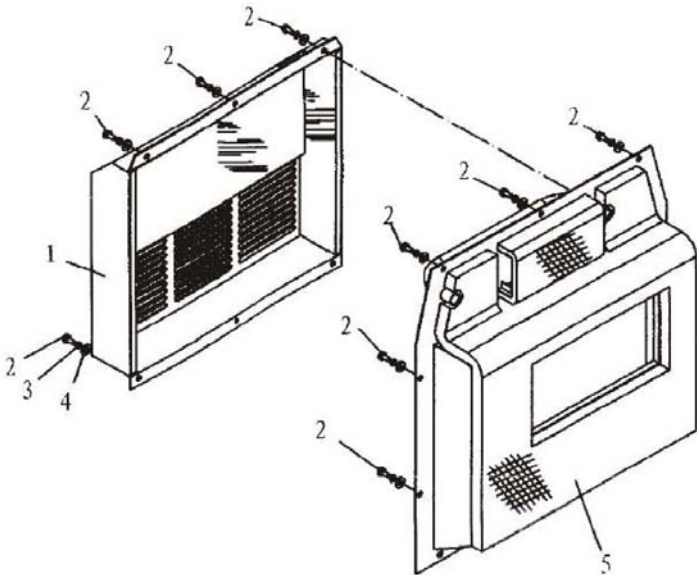

(4) Left Side Plate

No.	Part. No	Description	Qty.
1	SDE5000T-04140	Radiator Unit	1
2	GB/T5783-2000	Hexagonal Bolt M6x16	16
3	GB/T93-1987	Elastic Gasket 6	16
4	GB/T96-1985	Big Gasket 6	16
5	SDE5000T-04100	Left Side Plate Weldment	1