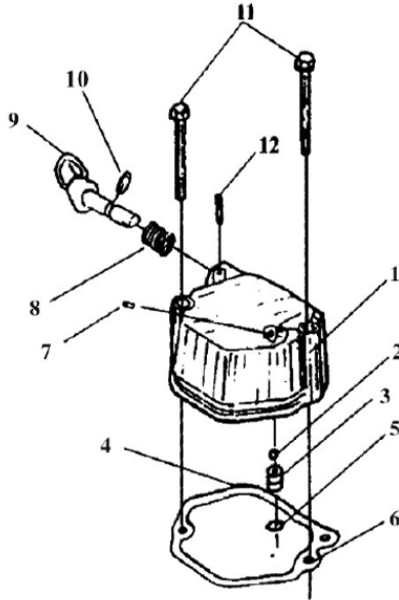

3 CYLINDER HEAD BONNET ASSEMBLY

SU186

NO.	CODE	DESCRIPTION	Qty
1	8603001	Cylinder Head Bonnet	1
2	7003201	Ball	1
3	7003202	Breather Assem	1
4	7003203	Pin	1
5	9702012	O-Ring12*1.9	1
6	8603003	Bonnet Gasket	1
7	7001021	Plunger8*10	1
8	7003004	Decompression Spring	1
9	7003100	Decompression Shaft Assem	1
10	9702010	O-Ring10*1.9	1
11	9902075	Bolt	2
		M6*55	M6*70
12	9905316	Pin3*16	1

4 PISTON & CONNECTING ROD ASSEMBLY

NO.	CODE	DESCRIPTION	QTY	
1	8604100	Oil Ring Assem	1	
2	8604101	First Gas Ring	1	
3	8604102	Second Gas Ring	1	
4	8604103	Piston	1	
5	8604104	Piston Pin	1	
6	9906023	Washer	1	
		19	21	23
7	8604201	Connecting Rod Body	1	
8	8604203	Rod Nut	2	
9	8604205	Rod Bolt Nut	2	
10	9905310	Pin3*10	2	
11	8604202	Crank Pin Box	1	
12	8604204	Rod Bolt Washer	2	
13	8604205	Crank Pin Bearing	2	

5 CRANK SHAFT & FLYWHEEL ASSEMBLY

NO.	CODE	DESCRIPTION	Qty	
1	9801203	Ball Bearing	2	
		202	203	
2	8605007	Balancer Shaft	1	
3	9904051	Key5*7	2	
4	8605006	Balancer Gear	1	
5	8605004	Crank Shaft Timing Gear	1	
6	8605201	Crank Shaft	1	
7	7005202	Plunger6	1	
8	9904052	Key5*12	1	
8-1	9904053	Key5*14	1	
9	9904061	Key	1	
		5*45	6*50	
10	8605101	Fly wheel	1	
11	8605102	Fly Wheel Gear	1	
12	8605003	Fly Wheel Nut Washer	1	
13	8605002	Fly Wheel Nut	1	
14	8605001	Starter Pulley	1	
15	9902062	Bolt M6*12	4	
16	9801308	Ball Bearing	1	
		6306	6307	6308
17	8605009	Balancer Gear	1	

6 CAMSHAFT ASSEMBLY

NO.	CODE	DESCRIPTION	QTY	
1	8606100	Valve Rod Assem	2	
2	8606003	Valve Tappet	2	
3	8606002	Camshaft Timing Gear	1	
4	9904053	Key	1	
		5*14	4*12	5*14
5	8606001	Camshaft	1	

7 AIR CLEANER ASSEMBLY

NO.	CODE	DESCRIPTION	QTY
1	8607001	Air Cleaner Gasket	1
2	8607401	Intake Pipe	1
3	8607300	Air Cleaner Bottom Case Assem	1
4	8607303	Shock Absorber Washer II	1
5	7007402	Air Cleaner Element Bolt	1
6	9901061	Nut6	3
7	8607100	Air Cleaner Element Assem	1
8	8607101	Air Cleaner Element Shock Absorber	1
9	8607203	Shock Absorber Washer I	1
10	8607201	Ring	1
11	8607211	Air Cleaner Shock Absorber	1
12	8607107	NutM6	1
		12	
13	9903080	Washer	1
		8	
14	8607200	Air Cleaner Cover Assem	1