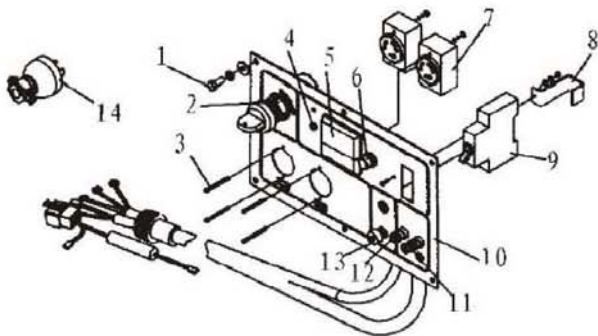

(9) Control Panel

No.	Part. No	Description	Qty.
1	GB/T818-1985	Screw M6x12	6
2	JS425	Electric Lock	1
3	GB/T818-1985	Screw M3x30	4
4	φ5 Light	Oil Pressure Indicator Light	1
5	MU45 0~300V	AC Voltmeter	1
6	BLX	Fuse	1
7	250V 26A	Receptacle	2
8	SDE5000T-09102	Air Switch Mount	1
9	GB10963/B20/1P	Air Switch	1
10	SDE5000T-09101	Control Panel	1
11	910A Black	12V Cathode Wiring Terminal	1
12	910A Red	12V Positive Wiring Terminal	1
13	GB806-1988 M6	Control Panel Terminal	1
14	250V 26A	Plug	1