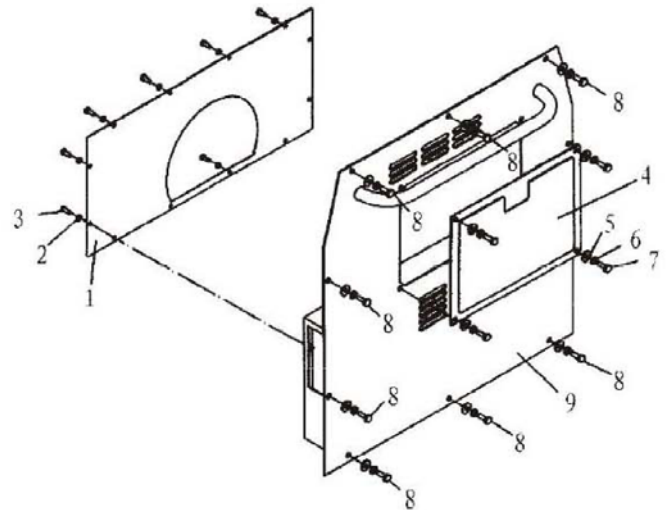

(6) Right Side Plate

No.	Part. No	Description	Qty.
1	SDE5000T-06011	Tank Cover Plate	1
2	GB/T93-1987	Elastic Gasket 5	10
3	GB/T818-1985	Screw M5x12	10
4	SDE5000T-06200	Air Cleaner Cover Plate	1
5	GB/T96-1985	Big Gasket 6	4
6	GB/T93-1987	Elastic Gaske 6	4
7	GB/T5783-2000	Bolt M6x16	4
8	GB/T5783-2000	Hexagonal Bolt M6x16	10
9	SDE5000T-06100	Right Side Plate Weldment	1