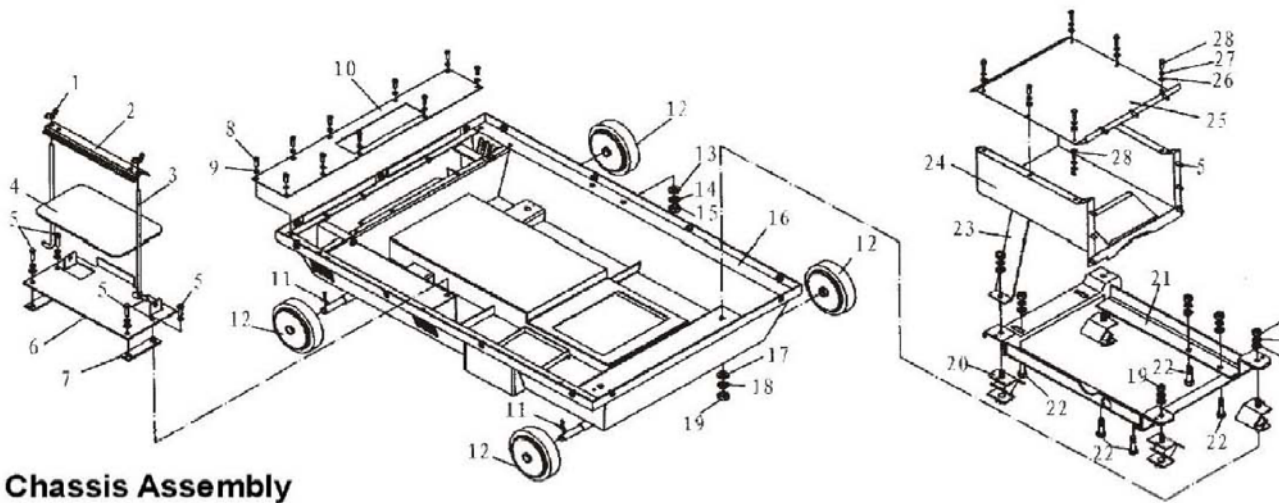

# Model DG6500ES

No.	Part No.	Description	No.	Part No.	Description
1	SDE5000T-01000	Diesel Engine Assembly	6	SDE5000T-06000	Right Side Plate
2	SDE5000T-02000	Electric Machine Assembly	7	SDE5000T-07000	Fuel System
3	SDE5000T-03000	Chassis	8	SDE5000T-08000	Muffler Assembly
4	SDE5000T-04000	Left Side Plate	9	SDE5000T-09000	Control Panel
5	SDE5000T-05000	Housing Unit	10	SDE5000T-09000	Accumulator

## (1) Diesel Engine Assembly

No.	Part. No	Description	Qty.	No.	Part. No	Description	Qty.
1	SU186FAGD-00000	Air Cooled Diesel	1	8	SDE5000T-01300	Buffer Support Plate Unit	1
2	GB/T97.1-1985	Gasket 6	2	9	GB/T5783-2000	Bolt M6x30	2
3	SDE5000T-01100	Front Air Cover Weldment	1	10	GB/T5783-2000	Hexagonal Bolt M6x30	2
4	GB/T5783-2000	Hexagonal Bolt M8x16	2	11	SDE5000T-01500	Fuel Pipe Pressure Plate Unit	1
5	GB/T93-1987	Elastic Gasket 8	2	12	SDE5000T-01200	Rear Air Cover Weldment	1
6	GB/T97.1-1985	Gasket 8	2	13	GB/T93-1987	Elastic Gasket 8	2
7	GB/T5783-2000	Hexagonal Bolt M8x20	2				

## (2) Electric Machine Assembly

No.	Part. No	Description	Qty.	No.	Part. No	Description	Qty.
1	SDE5000T-02200	Electric Machine Unit	1	11	GB/810-1988	Round Nut M5	2
2	8 SU.0341.01	Front Cover of Electric Machine	1	12	8SU.203.009	Bolt M5 ( locking stator )	2
3	GB/T5783-2000	Hexagonal Bolt M8x30	4	13	GB/T5783-2000	Bolt M6 ( locking front cover )	4
4	GB/5786-1986	Screw M5x12	7	14	8 SU.0342.01	Rear Cover of Electric Machine	1
5	8 SU.4351.01	Fan	1	15	D104	Carbon Brush	1
6	5 SU.6741.01	Rotor	1	16	GB/5786-1986	Screw M5x14	2
7	6204DU	Clip	1	17	AVR	Excitation AVR	1
8	8 SU.214.009	Gasket	1	18	GB/5786-1986	Screw M5x16	3
9	8 SU.202.009	Bolt ( locking rotor )	1	19	3510	Rectifier	1
10	5 SU.6801.01	Stator	1	20	SDE5000T-02100	Air Cover of Electric Machine Weldment	1