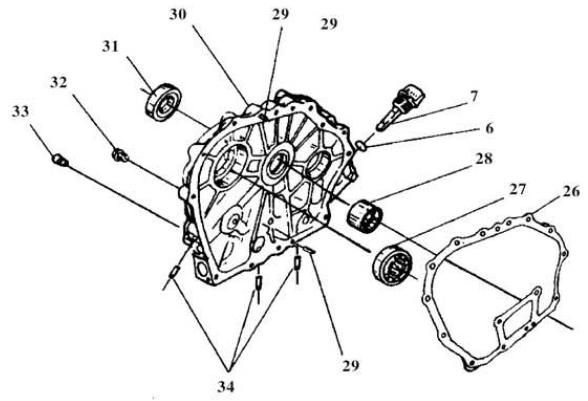

1 CYLINDER BLOCK ASSEMBLY

SU186FA