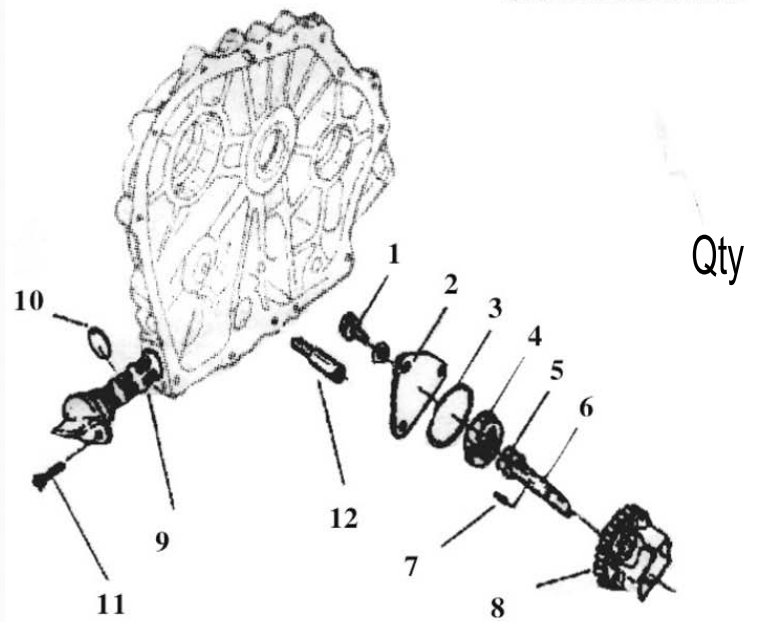

8 LUBE OIL SYSTEM

SU178/SU186

NO.	CODE	DESCRIPTION	Qty
1	9902061	Bolt M6*8	3
2	7009003	Oil Pump Cover	1
3	9702345	O-Ring34.5*1.8	1
4	7009103	Outer Rotator	1
5	700901	Inner Rotator	1
6	869102	Oil Pump shaft	1
7	9905031	Pin3*18	1
8	7809004	Oil Pump Gear	1
9	7809200	Oil filter Assem	1
10	9702025	O-Ring25*2.4	1
11	9902064	Bolt M6*14	1
12	7809005	Intake Pipe	1