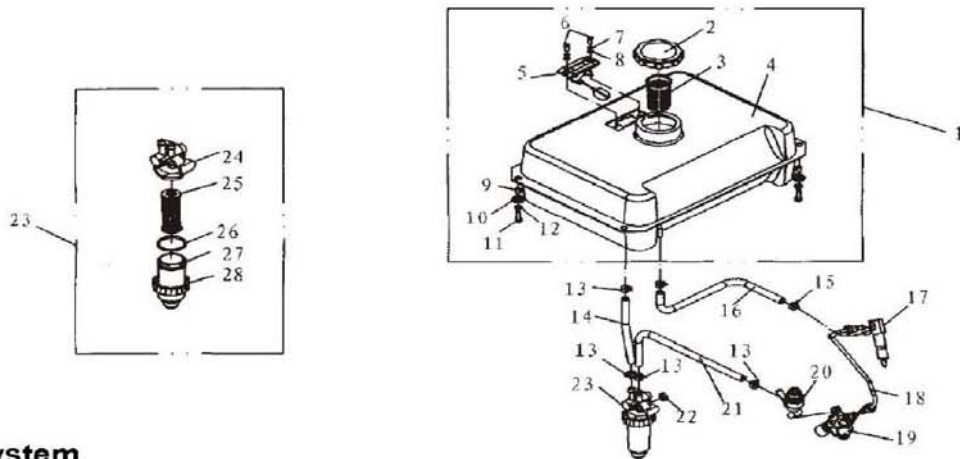

(7) Fuel System

No.	Part. No	Description	Qty.	No.	Part. No	Description	Qty.
1	SDE5000T-07500	Fuel Tank	1	15	SDE5000T-07006	Clip II	2
2	SDE5000T-07200	Fuel Tank Cover	1	16	SDE5000T-07007	Oil Return Pipe	1
3	SDE5000T-07001	Filler Filter	1	17	SU186FA-13000	Nozzle Tip	1
4	SDE5000T-07100	Fuel Tank Weldment	1	18	SU186FA-10501	High Pressure Fuel Pipe	1
5	SDE5000T-07400	Oil Indicator	1	19	SU186F-12000	Fuel Pump Unit	1
6	GB/T818-1985	Screw M5x12	2	20	SU178FAGI-11200	Fuel Control Valve Unit	1
7	GB/T93-1987	Elastic Gasket 5	2	21	SDE5000T-07005	Fuel Pipe II	1
8	GB/T97.1-1985	Gasket 5	2	22	GB/T6170-2000	Nut M8	1
9	SDE5000T-07002	Sheath	4	23	TR180N-10300	Diesel Air Cleaner Unit	1
10	SDE5000T-07003	Cushion	4	24	SR180N-10301	Diesel Air Cleaner Seat	1
11	GB/T5783-2000	Bolt M6x16	4	25	SR180N-10310	Element Unit	1
12	GB/T97.1-1985	Gasket 6	4	26	SR180N-10304	Seal Sheath	1
13	SDE5000T-07004	Clip I	4	27	SR180N-10308	Filter Cup	1
14	SDE5000T-07005	Fuel Pipe I	1	28	SR180N-10307	Fasten Cap	1