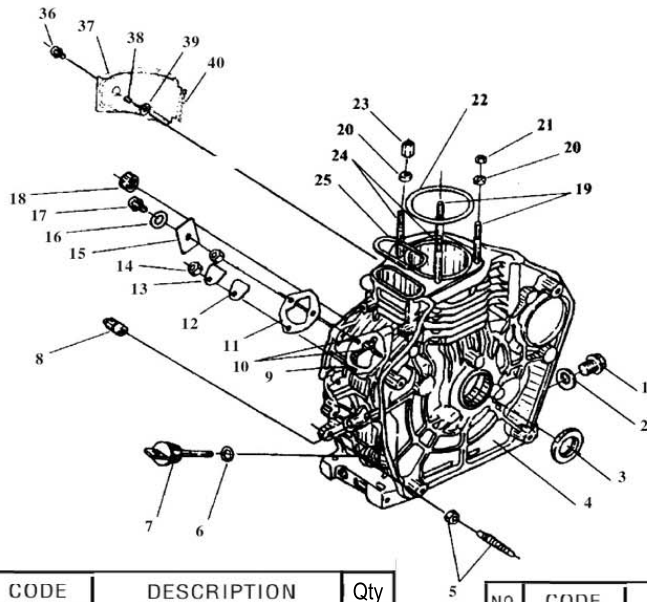

1 CYLINDER BLOCK ASSEMBLY

SU186FA