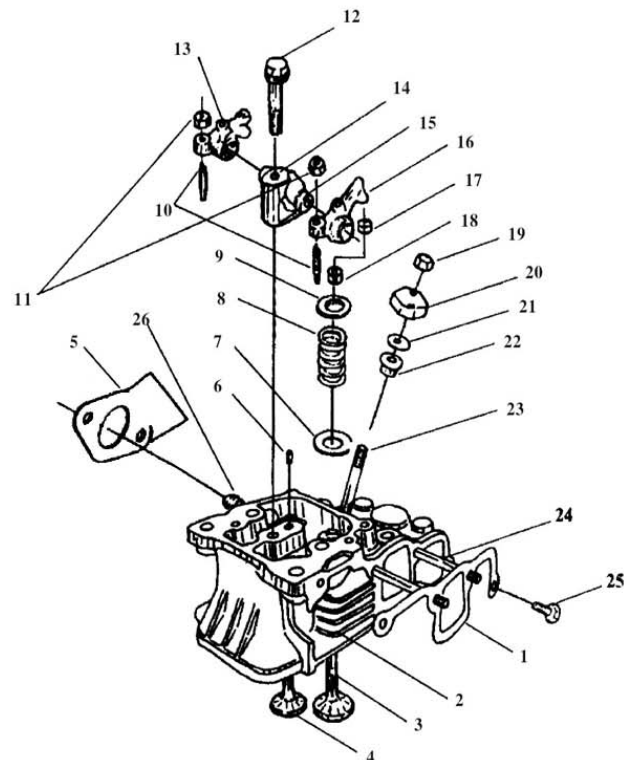

2 CYLINDER HEAD ASSEMBLY

NO.	CODE	DESCRIPTION	Qty
1	8602014	Air intake Gasket	1
2	8602200	Cylinder Head	1
3	8602003	Intake Valve	1
4	8602004	exhaust valve	1
5	8602015	Silencer Gasket	1
6	9905041	Pin4*8	1
7	8602007	Valve Spring Washer	2
8	8602005	Valve Spring	2
9	8602002	Spring Retainer	2
10	7002105	Valve Screw	2
11	9901060	Nut M6	2
12	8602106	Rocker Arm Bolt	1
13	8602103	Exhaust Valve Rocker Arm	1
14	8602102	Rocker Arm Support	1
15	8602101	Rocker Arm Shaft	1
16	8602104	Intake Valve Rocker Arm	1
17	8602016	Valve Adjusting Plate	2
18	8602001	Cotter	4
19	9901061	Nut M6	2
20	7002009	Nozzle Retainer	1
21	7002018	Spacer Washer	1
22	7002011	Spacer	1
23	9909062	Stud AM6*50	2
24	9909064	Stud AM6*55 | AM6*75	2
25	9902070	Bolt M6*25	3
26	9909081	Stud AM8*20	2