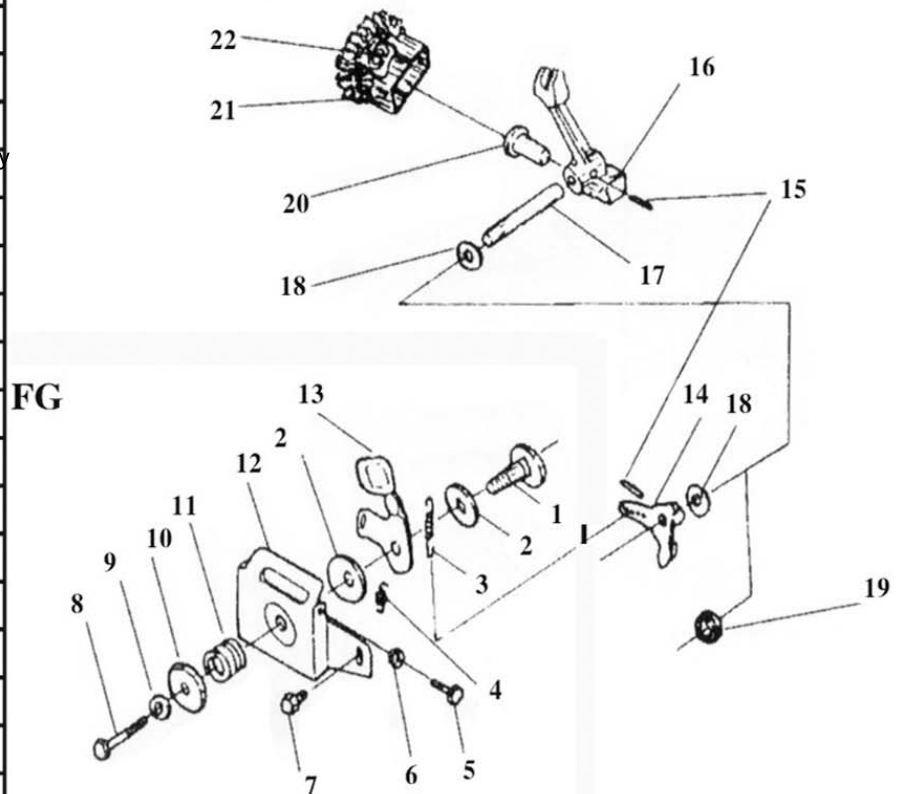

## 5 CRANK SHAFT & FLYWHEEL ASSEMBLY

NO.	CODE	DESCRIPTION	Qty	
1	9801203	Ball Bearing	2	
		202	203	
2	8605007	Balancer Shaft	1	
3	9904051	Key5*7	2	
4	8605006	Balancer Gear	1	
5	8605004	Crank Shaft Timing Gear	1	
6	8605201	Crank Shaft	1	
7	7005202	Plunger6	1	
8	9904052	Key5*12	1	
8-1	9904053	Key5*14	1	
9	9904061	Key	1	
		5*45	6*50	
10	8605101	Fly wheel	1	
11	8605102	Fly Wheel Gear	1	
12	8605003	Fly Wheel Nut Washer	1	
13	8605002	Fly Wheel Nut	1	
14	8605001	Starter Pulley	1	
15	9902062	Bolt M6*12	4	
16	9801308	Ball Bearing	1	
		6306	6307	6308
17	8605009	Balancer Gear	1	

# 9 GOVERNOR & CONTROL SYSTEM

SU170/SU178/SU186

NO.	CODE	DESCRIPTION	Qty
1	7011401	Control Handle Shaft	1
2	7011402	Governor Handle Shaft Washer	2
3	7011006	Governor spring	1
4	7011005	Return Spring II	1
5	7011406	High speed Limit Screw	1
6	9901060	Nut M6	1
7	9902064	Bolt M6*14	1
8	9902069	Bolt M6*20	1
9	9901010	Nut M10*1.25	1
10	7011407	Bowl-Shape Cover	1
11	7011405	Spring	1
12	7011404	Handle Bracket	1
13	7011403	Control Handle	1
14	7011110	Governor Lever Welded Part	1
15	9700322	Pin3*22	2
16	8611601	Lever Fork	1
17	7011102	Lever Shaft	1
18	7011003	Governor Lever Washer	3
19	7011008	Seal8×14×2.5	1
20	7011004	Tappet	1
21	7011001	Fly Block	2
22	7011002	Fly Block Pin	2