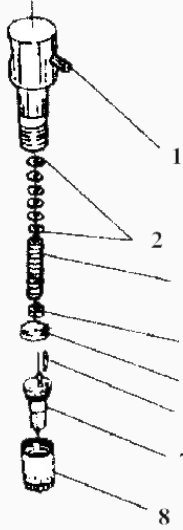

10 FUEL NOZZLE ASSEMBLY

SU170/SU178/SU186

NO.	CODE	DESCRIPTION	Qty
1	7013200	Nozzle Holder Assem	1
2	7013007	Shim Pack	When Necessary
3	7013006	Nozzle Spring	1
4	7013005	Spring Retainer	1
5	7013003	Stop Plate	1
6	7013004	Pin	2
7	8613100	Nozzle Valve	1
8	7013002	Nozzle Case Nut	1