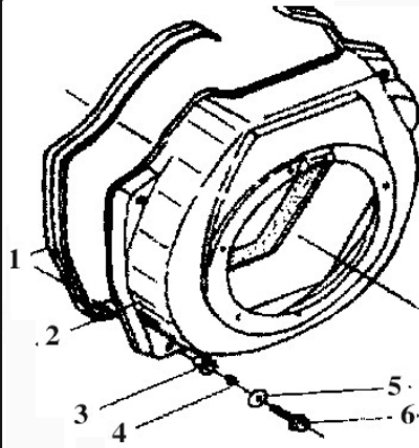

11 COOLING DEVICE ASSEMBLY

SU186

NO.	CODE	DESCRIPTION	Qty
1	8617003	Shock Absorber Seat	1
2	8617100	Fan Case Welded Assem	1
3	7017002	Shock Absorber	4
4	7017003	Collar	4
5	9903063	Washer6	4
6	9902070	Bolt M6*22	4