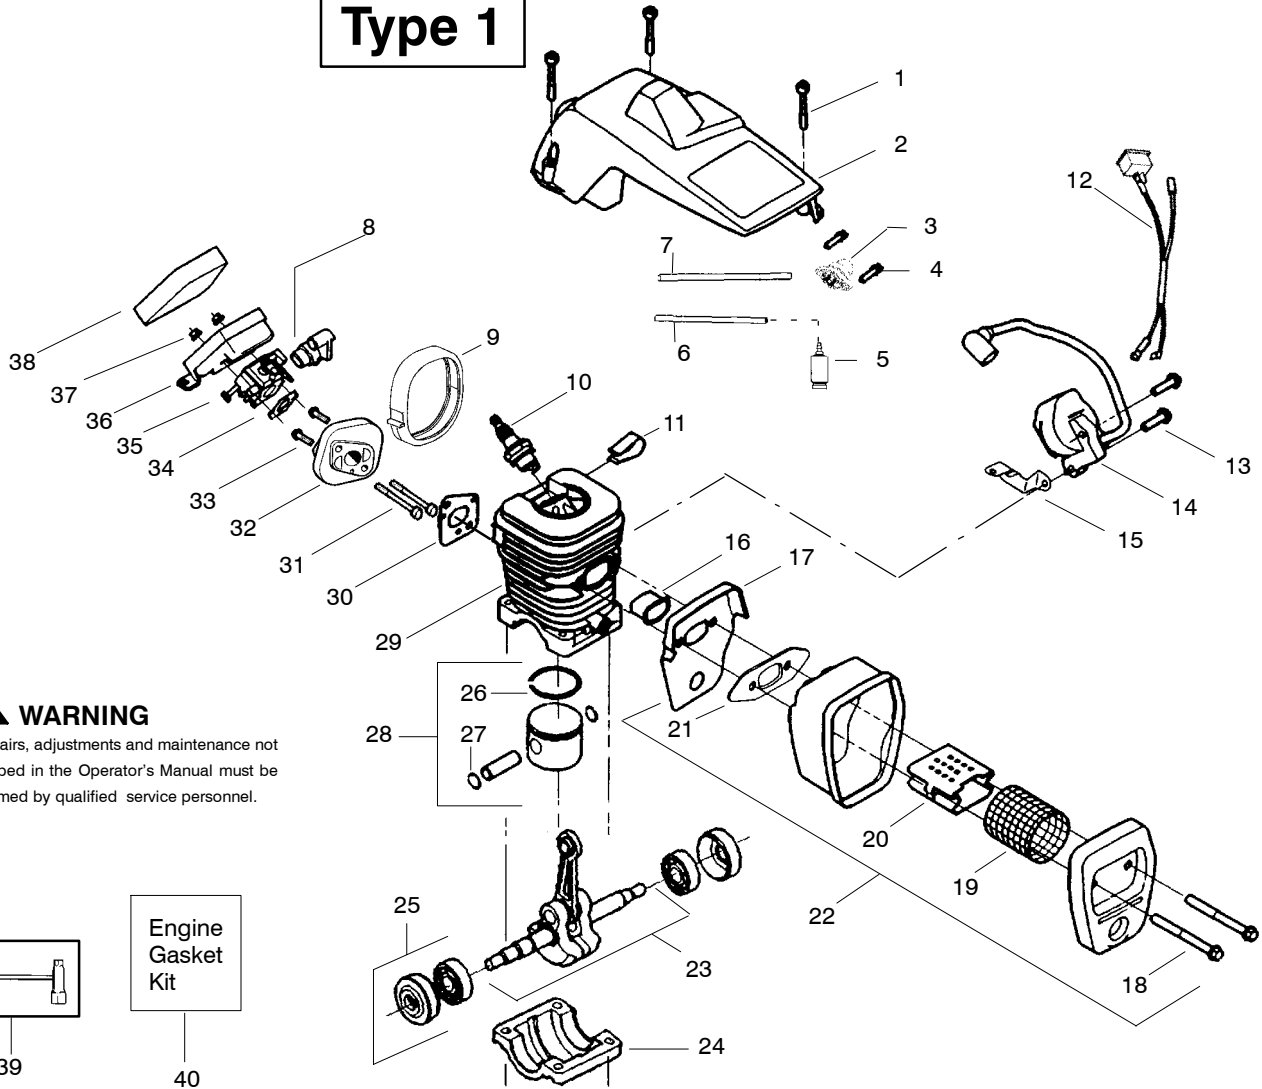

Type 1

⚠ WARNING
All repairs, adjustments and maintenance not described in the Operator's Manual must be performed by qualified service personnel.

Ref.	Part No.	Description	Ref.	Part No.	Description	Ref.	Part No.	Description
1.	530016153	Screw	19.	530036103	Screen-Spark	36.	530047604	Housing-Air Filter
2.	530056914	Assy-Cylinder Shield	20.	530037813	Diffuser-Muffler	37.	530016101	Nut
3.	530047213	Assy-Air Purge	21.	530069608	Gasket-Muffler (kit)	38.	530037793	Air Filter - Foam
4.	530015780	Screw	22.	530047207	Assy-Muffler (Incl. 17-21)	39.	530031135	Wrench-Bar
5.	530095646	Assy-Fuel Pick-up Kit-Line Purge/Carb. (Small Dia)	23.	530047062	Assy-Crankshaft	40.	530069608	Kit-Engine Gasket (incl. 34,30,21)
6.	530069247	Kit-Line Purge/Tank (large line)	24.	530037935	Cap-Crankcase			
7.	530069216	Kit-Line Purge/Tank (large line)	25.	530056363	Assy-Seal & Bearing			
8.	530035526	Grommet-Carb Adjust.	26.	530038729	Ring-Piston			
9.	530054144	Seal-Carb Adapter	27.	530015697	Retainer - Piston Pin			
10.	952030150	Spark Plug (RCJ-7Y)	28.	530071408	Kit-Piston - (incl. 26-27)			
11.	530016136	Clip-High Tension Lead	29.	530071412	Kit-Cylinder			
12.	530049117	Assy-Wire Harness (includes switch)	30.	530069608	Gasket-Carb. Adapter (kit)			
13.	530015814	Screw	31.	530016187	Screw			
14.	530039167	Module-Ignition	32.	530049700	Kit-Carb. Adapter			
15.	530047442	Strap-Ground	33.	530016386	Screw			
16.	530037652	Insulator-Heat	34.	530069608	Carb. Gasket (kit)			
17.	530049870	Back Plate-Muffler	35.	---	Kit-Carburetor (WT-391)			
18.	530016132	Screw		530069722	(WT-625)			
				530071621				
								Not Shown
							530163553	Manual - (Scan)
							530163662	Manual - (Euro I)
							530163663	Manual - (Euro II)

↖ = NEW PART NUMBER FOR THIS IPL

★ = REFER TO THE SERVICE REFERENCE INDICATED FOR MORE INFORMATION. (LOCATED AT END OF IPL)