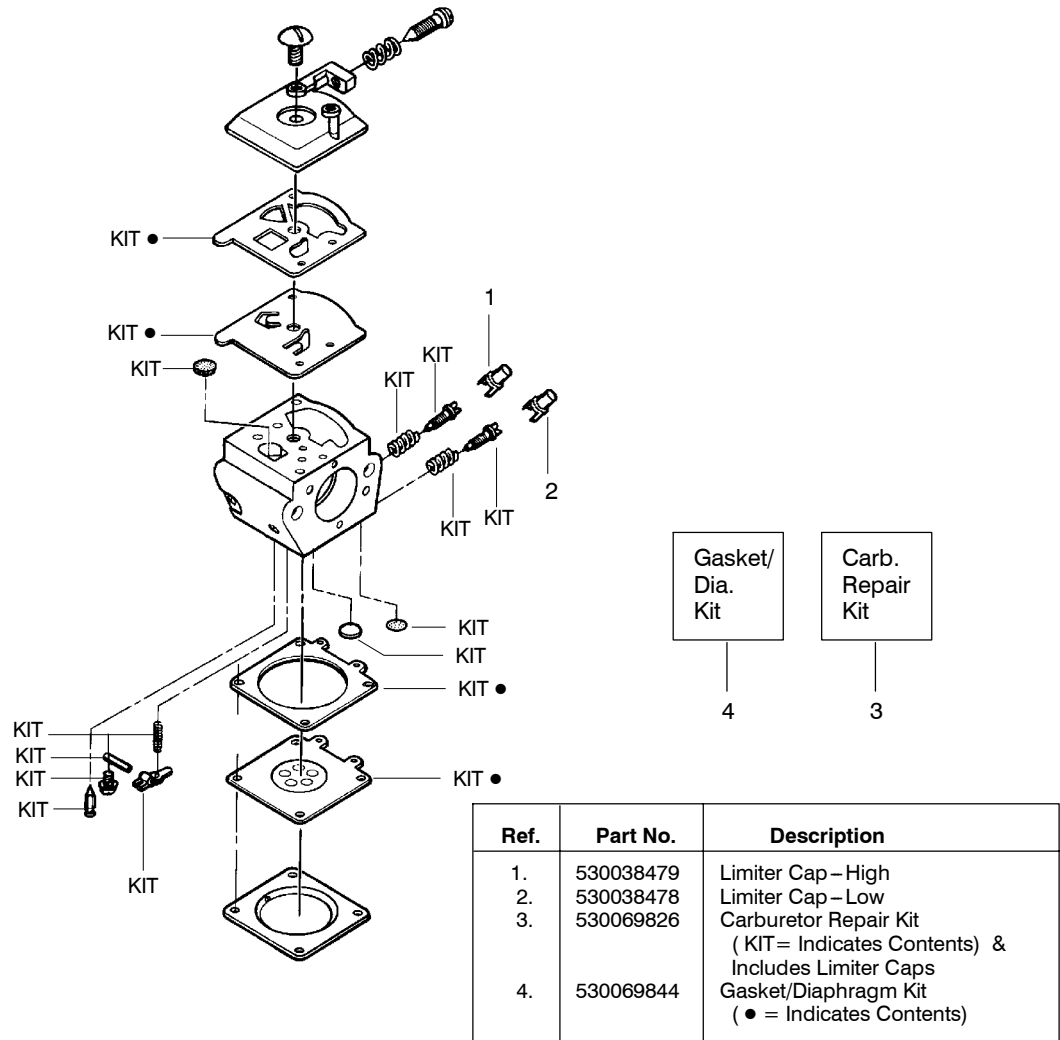

Carburetor Assembly – WT-391 – #530069722

Kit - Carburetor Assembly No. 530071621 - WT-625
Kit - Carburetor Assembly No. 530071820 - W-20
Kit - Carburetor Assembly No. 530071821 - WT-662

Note: No Repair kits are available for these carburetors