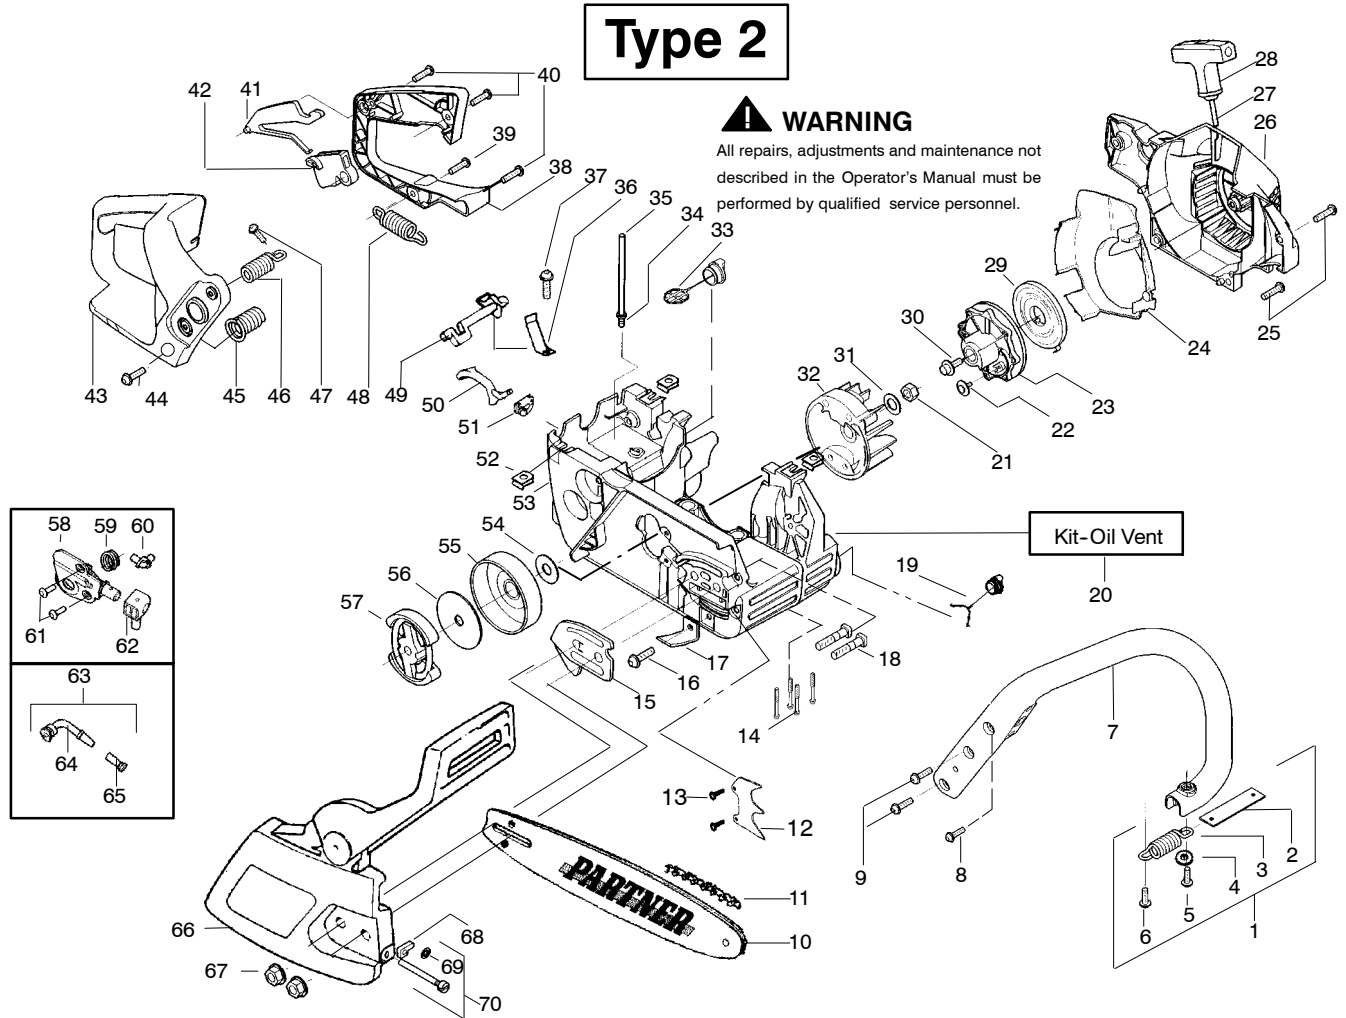

Type 2

Ref.	Part No.	Description	Ref.	Part No.	Description	Ref.	Part No.	Description
1.	530047963	Assy.-Isolator	28.	530056402	Handle-Starter	55.	530047061	Assy.-Clutch Drum w/bearing
2.	530047608	Limiter Strap	29.	530027531	Spring-Recoil	56.	530015611	Washer-Clutch
3.	530042082	Spring-Isolator	30.	530015920	Screw	57.	530014949	Assy. Clutch
4.	530015158	Washer	31.	530015127	Washer-Flywheel	58.	530071259	Kit - Oil Pump (incl. 59,60,62)
5.	530016018	Screw	32.	530039187	Assy-Flywheel	59.	530037820	Gear-Worm Spring
6.	530015843	Screw	33.	530047192	Assy-Fuel Cap	60.	530049477	Elbow-Oil Pickup
7.	530047583	Front Handle	34.	530023877	Fitting-fuel line	61.	530016064	Screw
8.	530015940	Screw	35.	530069216	Kit-Fuel line (large)	62.	530019206	Seal Block
9.	530015814	Screw	36. *	530016149	Spring-Switch	63.	530047663	Assy-Oil Pick-up (Incl. 64,65)
10.	530044898	Bar - 14"	37. *	530015775	Screw	64.	530038373	Pick-up Oiler
11.	530044899	Bar - 16"	38.	530047581	Cover-Rear Handle	65.	530056533	Filter-Oil
	505369852	Chain - 14"	39.	530015886	Screw	66.	530054739	Assy.-Chain Brake
	505369856	Chain - 16"	40.	530015906	Screw	67.	530015917	Nut-Bar Mounting
12.	530014381	Kit-Spike (Incl. 13)	41.	530036098	Throttle Lockout	68.	530015826	Pin-Bar Adjust
13.	530015805	Screw	42.	530036097	Trigger-Throttle	69.	530038593	Retainer
14.	530016132	Screw	43.	530047582	Handle - Rear	70.	530069611	Kit-Bar Adjusting (incl. # 68,69)
15.	530038238	Plate-Bar Mount.	44.	530015814	Screw			
16.	530015814	Screw	45.	530053274	Assy Isolator-lower			
17.	530029850	Chain Catcher	46.	530071385	Kit-Isolator (Upper)			
18.	530016133	Bolt-Bar	47.	530015875	Screw			
19.	530010846	Assy-Oil Cap	48.	530042082	Spring-Isolator			
20.	530071666	Kit-Oil Vent	49. *	530057473	Lever-Switch			
21.	530016134	Nut-Flywheel	50. *	530057474	Lever-Choke			
22.	530016080	Screw	51.	530049005	Grommet-Knob			
23.	530037817	Starter Pulley	52.	530015922	Nut-"U"-Type			
24.	530055723	Baffle-Air	53. *	530058733	Kit-Chassis Assy. fuel lines and caps)			
25.	530015892	Screw			Washer-Thrust			
26.	530056333	Housing-Fan	54.	530015907				
27.	530069232	Kit - Rope						

↗ = NEW PART NUMBER FOR THIS IPL

* = REFER TO THE SERVICE REFERENCE INDICATED FOR MORE INFORMATION. (LOCATED AT END OF IPL)