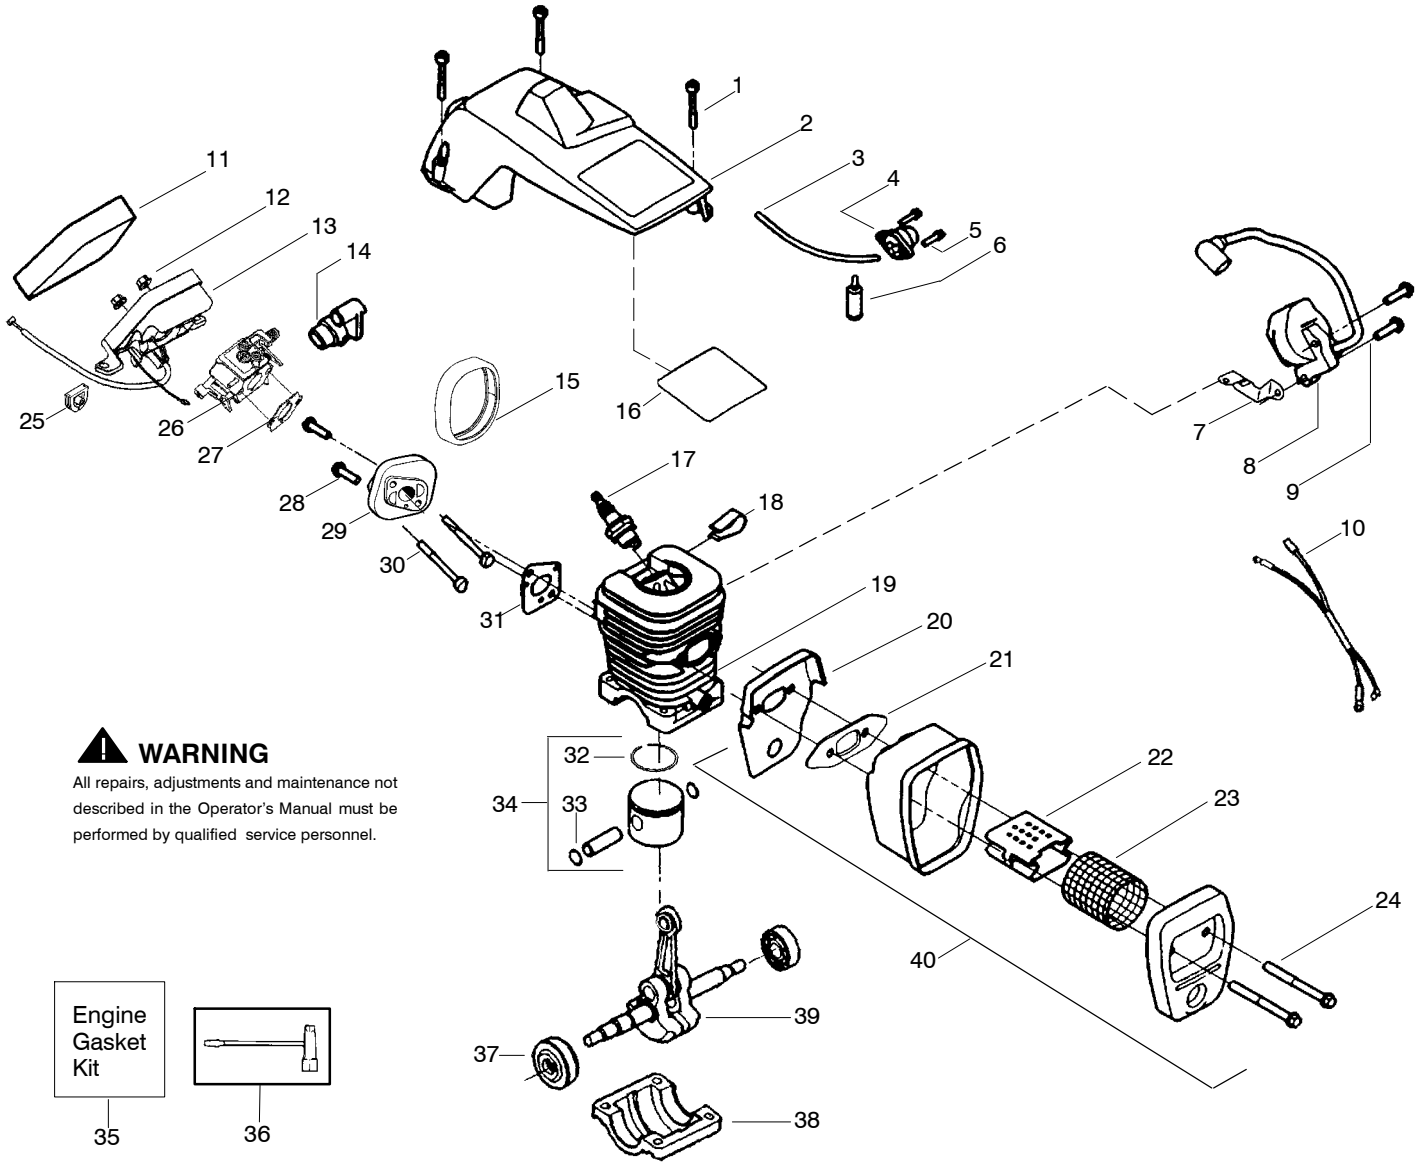

# Type 1

**⚠ WARNING**  
All repairs, adjustments and maintenance not described in the Operator's Manual must be performed by qualified service personnel.

Ref.	Part No.	Description	Ref.	Part No.	Description	Ref.	Part No.	Description
1.	530016153	Screw	19.	530036103	Screen-Spark	36.	530047604	Housing-Air Filter
2.	530056914	Assy-Cylinder Shield	20.	530037813	Diffuser-Muffler	37.	530016101	Nut
3.	530047213	Assy-Air Purge	21.	530069608	Gasket-Muffler (kit)	38.	530037793	Air Filter - Foam
4.	530015780	Screw	22.	530047207	Assy-Muffler (Incl. 17-21)	39.	530031135	Wrench-Bar
5.	530095646	Assy-Fuel Pick-up Kit-Line Purge/Carb. (Small Dia)	23.	530047062	Assy-Crankshaft	40.	530069608	Kit-Engine Gasket (incl. 34,30,21)
6.	530069247	Kit-Line Purge/Tank (large line)	24.	530037935	Cap-Crankcase			
7.	530069216	Kit-Line Purge/Tank (large line)	25.	530056363	Assy-Seal & Bearing			
8.	530035526	Grommet-Carb Adjust.	26.	530038729	Ring-Piston			
9.	530054144	Seal-Carb Adapter	27.	530015697	Retainer - Piston Pin			
10.	952030150	Spark Plug (RCJ-7Y)	28.	530071408	Kit-Piston - (incl. 26-27)			
11.	530016136	Clip-High Tension Lead	29.	530071412	Kit-Cylinder			
12.	530049117	Assy-Wire Harness (includes switch)	30.	530069608	Gasket-Carb. Adapter (kit)			
13.	530015814	Screw	31.	530016187	Screw			
14.	530039167	Module-Ignition	32.	530049700	Kit-Carb. Adapter			
15.	530047442	Strap-Ground	33.	530016386	Screw			
16.	530037652	Insulator-Heat	34.	530069608	Carb. Gasket (kit)			
17.	530049870	Back Plate-Muffler	35.	---	Kit-Carburetor (WT-391)			
18.	530016132	Screw		530069722	(WT-625)			
				530071621				
								Not Shown
							530163553	Manual - (Scan)
							530163662	Manual - (Euro I)
							530163663	Manual - (Euro II)

↖ = NEW PART NUMBER FOR THIS IPL

★ = REFER TO THE SERVICE REFERENCE INDICATED FOR MORE INFORMATION. (LOCATED AT END OF IPL)

**⚠ WARNING**

All repairs, adjustments and maintenance not described in the Operator's Manual must be performed by qualified service personnel.