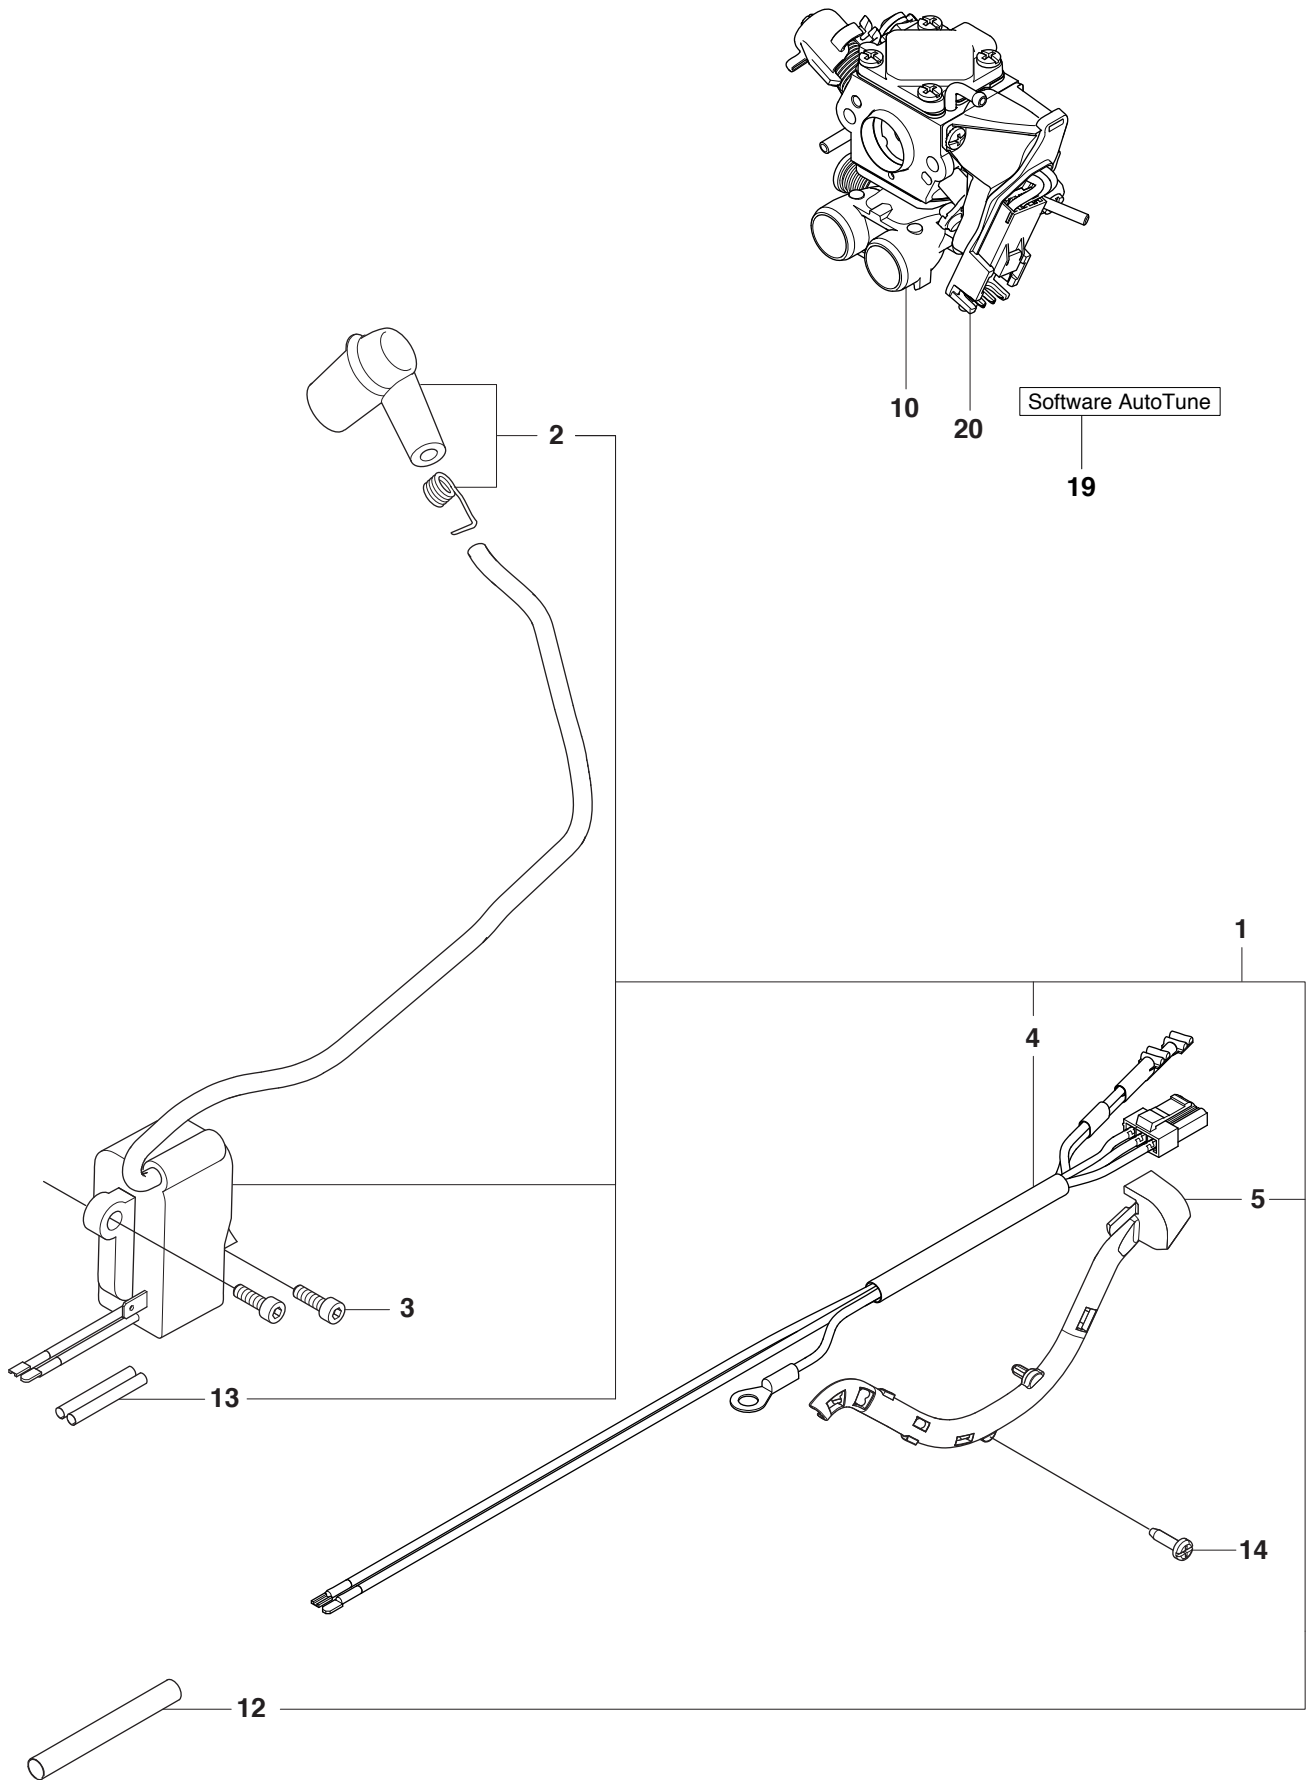

Q

Up to serial number 20121401172 (560 XP)

Position	Article	Quantity	Notes	Kit
1	522 79 51-02			
2	501 48 54-04	1		1
3	503 20 02-20	2		
4	577 96 76-01	1		1
5	505 17 82-01	1		1
10	579 19 41-01	1		
12	504 04 35-05	1		1
13	503 23 85-01	2		1
14	503 21 28-13	1		
19			Download from your local supportsite	
20	575 38 00-01	1