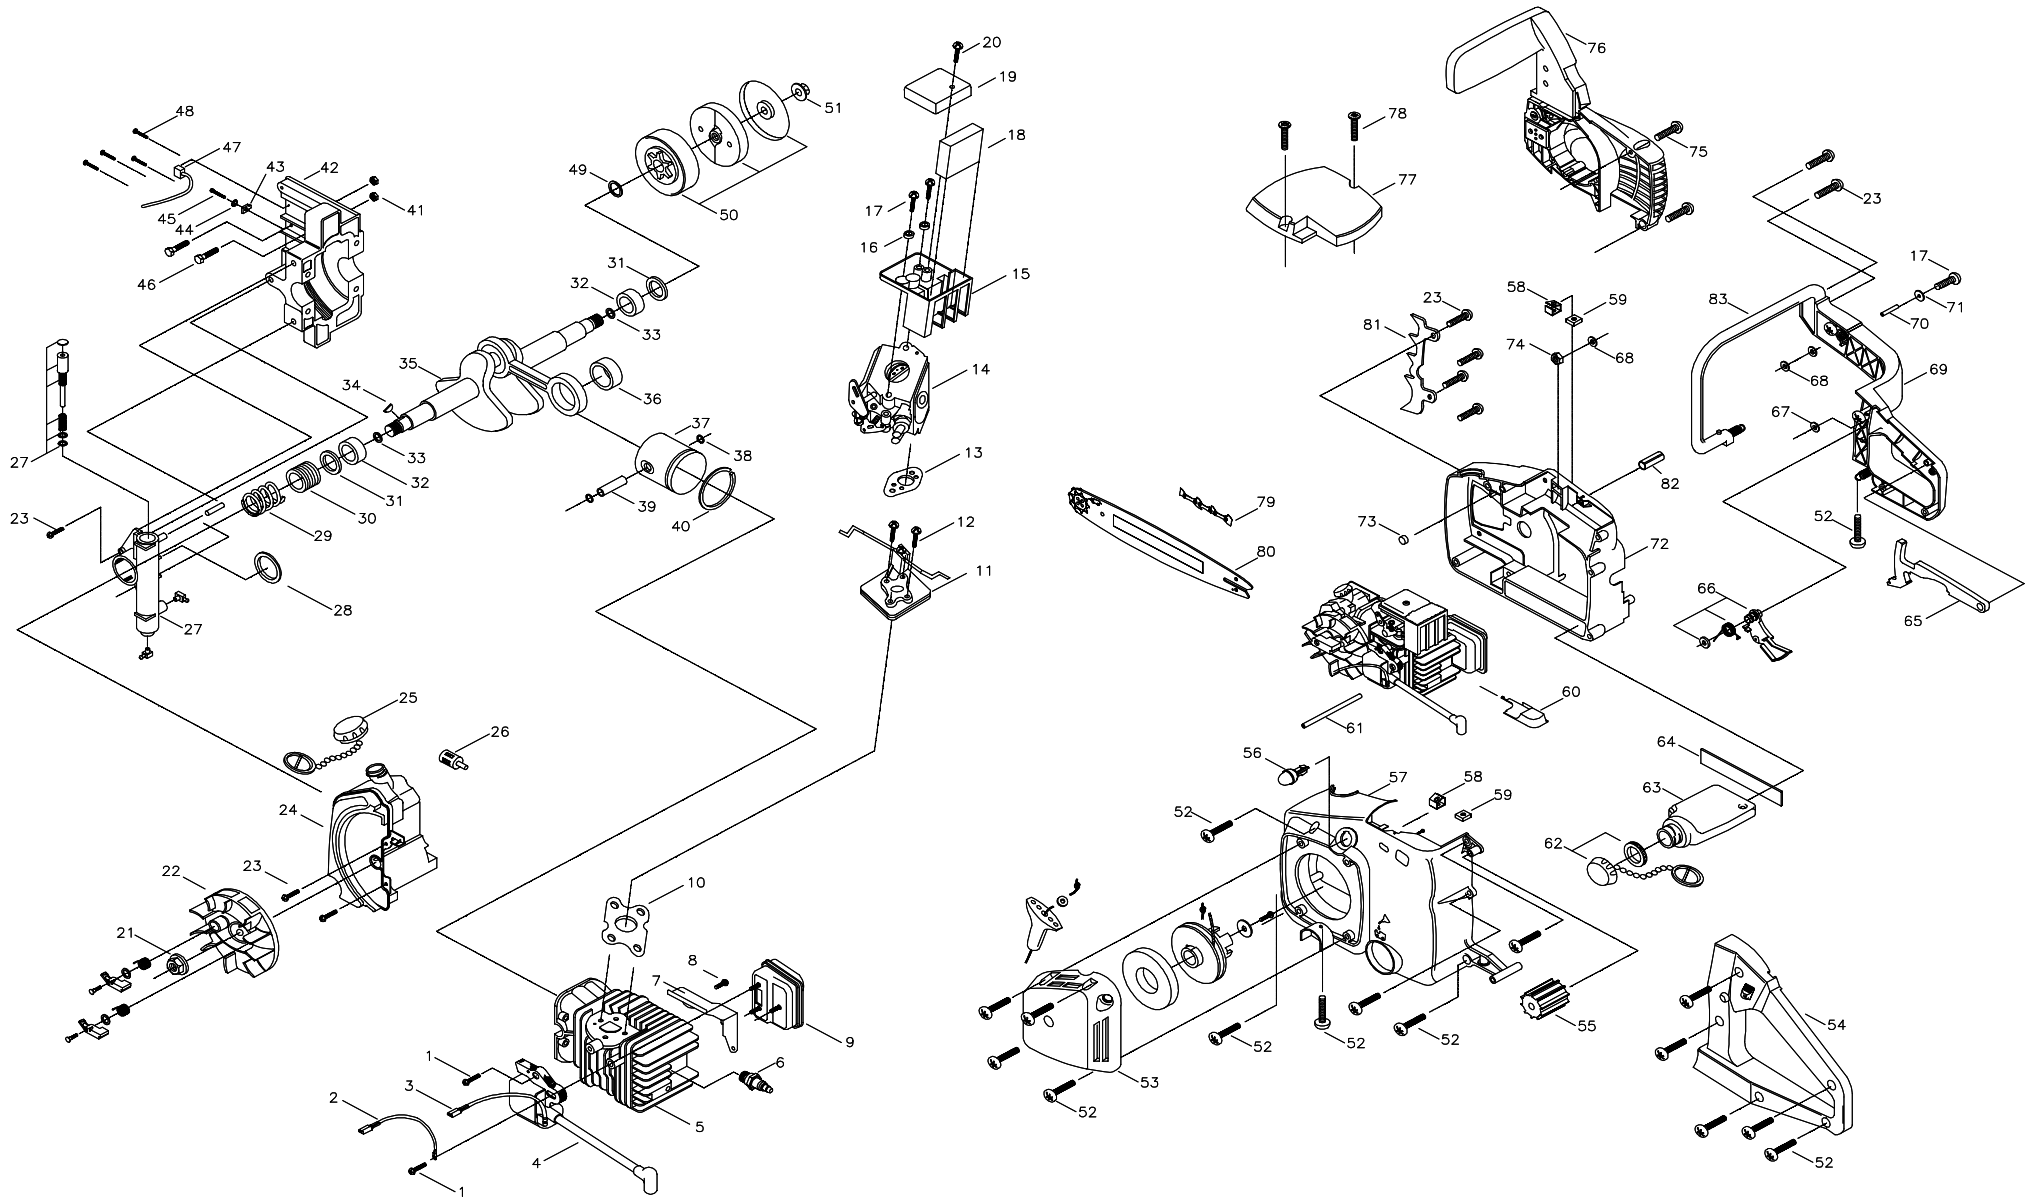

CHAIN SAW

138

SPARE PARTS LIST

No.	STK CODE	Parts No.	Description	Q	No.	STK CODE	Parts No.	Description	Q	No.	STK CODE	Parts No.	Description	Q
1	B	9SKKBY10/24-0.75	SCREW	2	29	B	9024-310004	SPRING,COMP	1	57	C	9038-310102	HOUSING (L)	1
2	B	9010-310101	WIRE,STOP	1	30	B	9073-310001	WORM GEAR	1	58	B	9014-310001	RETAINER,NUT	2
3	B	9010-310102	WIRE,GROUND	1	31		9157-310101	SEAL, C'SHOFT OIL	1	59	B	9NDC-10/24	NUT,SQUARE	2
4	A	9288-310001	IGNITION ASS'Y	1	32		9DB-SCH87	BEARING	2	60	B	9114-310001	ROD,CHOKE	1
5	B	9064-310004F	CYLINDER	1	33	B	9WFB-14.2-25.3	WASHER	2	61	B	9129-310002	HOSE,PRIMER	1
6	A	9111-310002-CH	SPARK PLUG	1	34	A	9221-310001	KEY,FLYWHEEL	1	62	B	9228-310126	OIL CAP ASS'Y	1
7	C	9082-310101	BAFFLE,AIR	1	35	C	9200-310001	C/SHAFT/CAN ROD SUB ASS'Y	1	63	A	9228-310002	OIL TANK ASS'Y	1
8	B	9SGKBY10/24-0.625	SCREW,BAFFLE	1	36	B	9155-310002	BEARING,NEEDLE	1	64	C	9014-310004	SPACER,OIL TANK	1
9	C	9228-310112	BAFFLE,OUTER ASS'Y	1	37	B	9290-310004	PISTO,MACH	1	65	A	9028-310101	LATCH,THROTTLE	1
10	C	9082-310001	GASKET,INSULATOR	1	38	A	9CB-08-0.6	RING,SNAP INT	2	66		9228-310043	TRIGGER ASS'Y	1
11	B	9228-310133	INSULATOR,CARBURETOR ASS'Y	1	39	A	9PA-9.51-29.67	PIN,PISTON	1	67	B	9WFB-4.9-17	WASHER	1
12	B	9SKKBY10/24-1	SCREW	2	40	A	9291-310001	RING, PISTON	1	68	B	9WFB-5.64-12	WASHER	3
13	C	9014-310006	GASKET,CARBURETOR	1	41	B	9NHC-1/4	NUT	2	69	C	9228-3101T2	HANDLE RIGHT REAR ASS'Y	1
14	C	9287-310001	CARBURETOR	1	42	B	9072-310002F	C CASE	1	70	B	9124-310101	SPACER	1
15	B	9081-310001	BOX,AIR FILTER	1	43	A	9035-310101	NUT, BAR ADJUSTING	1	71	B	9WFB-5.1-22	WASHER	1
16		9124-310208	SPACER	2	44	A	9043-310002	E RING, RETAINING	1	72	C	9038-310101	HOUSING,RIGHT	1
17	B	9SKKBY10/24-2	SCREW	3	45	B	9191-310001	REVIES SCREW	1	73	B	9252-310002	FILTER, FOAM	1
18	A	9252-310004	FILTER,AIR	1	46	B	9214-310001	BAR BOLT	2	74	B	9NGB-10/24-50	NUT,HX LOCK	1
19	B	9017-310004	SHIELD,CARBURETOR	1	47		9228-310134		1	75	B	9SKKBY-8/16-1	SCREW	2
20	B	9SGKBY10/14-0.625	SCREW	1	48	B	9SFEB-12/24-1	SCREW	4	76	B	9228-31A112	CHAIN BRAKE ASS'Y	1
21	B	9NAB-5/16-24	NUT,CLUTCH	1	49	B	6014-633501	WAHSER,SPROCKET	1	77	A	9214-310101	SCREW	2
22	A	9228-310110	FLYWHEEL ASS'Y	1	50	B	9228-310113F	DRUM/SPROCKET ASS'Y	1	78	B	9067-310001	COVER,AIR FILTER	1
23	B	9SKKBY10/24-0.62	SCREW	9	51	B	9NHC-5/16-24	NUT	1	79	A	9220-310105	CHAIN	1
24	A	9228-310001	TANK ASS'Y	1	52	B	9SKKBY8/16-0.75	SCREW	17	80	B	9040-310105	BAR	1
25	B	9228-310125	CAP OIL ASS'Y	1	53	B	9228-31A102	ROPE,STARTER ASS'Y	1	81	B	9227-310101	SPIKED BUMPER	1
26	A	9182-310101	PICKUP-FUEL	1	54	C	9228-3101T1	HANDLE,LEFT-REAR ASS'Y	1	82	A	9PA06-27	PIN,ROLL	1
27	C	9228-310106	OIL PUMP BODY ASS'Y	1	55	B	9027-310101	ISOLATOR,RUBBER	1	83		9228-310153	HANDLE ASS'Y_FRONT	1
28	A	9252-310003	SEAL,FOAM,OIL PUMP	1	56	A	9142-310002	PRIMER,REMOTE	1					

Stocking Codes are:

A - Dealer stocked

REVISION	DATE
	abr.05