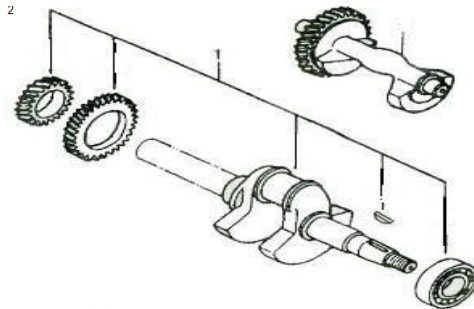

№	Артикул	Наименование	DPG4501	DPG5501	DPG5501E	DPG6501E	DPG6501E+ATS	DPG6503E
1	0107111001	Wind&Dust Guide Cover	1	1	1	1	1	1
2	010108021AF	bolt flange 5×12	2	2	2	2	2	2
3		crankcase cover	—	—	—	—	—	—
	0104131009	crankcase cover	1	1	1	1	1	1
4	011401003	bearing 6202	1	1	1	1	1	1
5		Timing gear Assy	—	—	—	—	—	—
	01010294	Timing gear Assy	1	1	1	1	1	1
6		oil seal Ø46×Ø30×8	—	—	—	—	—	—
	011602005	oil seal Ø52×Ø35×8	1	1	1	1	1	1
7		bolt flange M8×35	—	—	—	—	—	—
	010109028AF	bolt flange M8×40	7	7	7	7	7	7
8	01010130	Engine oil ruler comp	1	1	1	1	1	1
9	011401015	bearing 6207	1	1	1	1	1	1
10		Sealing cushion,Crankcase	—	—	—	—	—	—
	0104471006	Sealing cushion,Crankcase	1	1	1	1	1	1
11	0102290002	pin dowel 8×14	2	2	2	2	2	2

Crankshaft