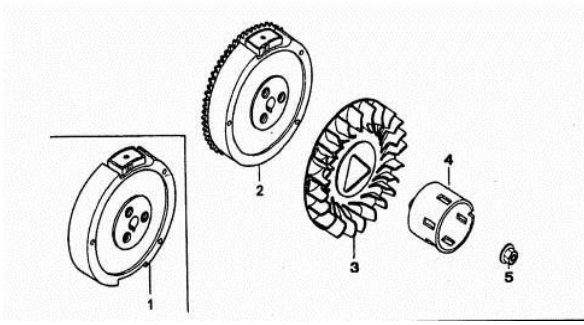

Flywheel

№	Артикул	Наименование	DPG4501	DPG5501	DPG5501E	DPG6501E	DPG6501E-ATS	DPG6503E
1	0104501006	flywheel comp(Recoil Start)	1	1	—	—	—	—
		flywheel comp(Recoil Start)	—	—	—	—	—	—
2	0104501013	flywheel comp(Electric Start)	—	—	1	1	1	1
		fan cooling	—	—	—	—	—	—
3	0104511006	fan cooling	1	1	1	1	1	1
		pulley starter	—	—	—	—	—	—
4	0104521004	pulley starter	1	1	1	1	1	1
5	010406010AF	nut special M16*1.5mm	1	1	1	1	1	1

Ignition Comp

№	Артикул	Наименование	DPG4501	DPG5501	DPG5501E	DPG6501E	DPG6501E-ATS	DPG6503E
1	010109023AF	bolt flange 6x25	2	2	2	2	2	2
2	01010057	Ignition Coil Assv	1	1	1	1	1	1
3	010109022AF	bolt flange 6x30	—	—	2	2	2	2
4	0107311001	clammer cord	—	—	1	1	1	1
5	010109001AF	bolt flange 6x12	—	—	1	1	1	1
6	0105861001	grommet cord	1	1	1	1	1	1
7	0107311001	Charge Coil Assv(Electric Start with DC)	—	—	1	1	1	1

Air Cleaner

№	Артикул	Наименование	DPG4501	DPG5501	DPG5501E	DPG6501E	DPG6501E-ATS	DPG6503E
1	01010133	air cleaner assv	1	1	1	1	1	1

Throttle Control

№	Артикул	Наименование	DPG4501	DPG5501	DPG5501E	DPG6501E	DPG6501E-ATS	DPG6503E
1	0105211006	Timing arm goverNer	—	—	—	—	—	—
		Timing arm goverNer	1	1	1	1	1	1
2	01010131	Throttle control assv	—	—	—	—	—	—
		Throttle control assv	1	1	1	1	1	1
3	010406003AF	nut flange 6mm	1	1	1	1	1	1
4	0105221001	bolt goverNer arm	1	1	1	1	1	1
5	010109001AF	bolt flange 6x12	1	1	1	1	1	1
6	0105061009	spring goverNer A	1	1	—	—	—	—
		spring goverNer A	—	—	—	—	—	—
7	0105071005	spring goverNer B	1	1	—	—	—	—
		spring goverNer B	—	—	—	—	—	—
8	0105201007	Throttle rod goverNer	—	—	1	—	—	—
		Throttle rod goverNer	—	—	—	1	1	1