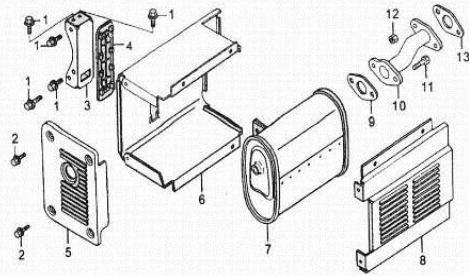

Muffler

№	Артикул	Наименование	DPG4501	DPG5501	DPG5501E	DPG6501E	DPG6501E+ATS	DPG6503E
1	010109005AF	bolt flange 8×16	4	4	4	4	4	4
2	010109001AF	bolt flange 6×12	7	7	7	7	7	7
3	0107041002	stay comp muffler	1	1	1	1	1	1
4	0107101001	seal protector muffler	1	1	1	1	1	1
5	0107091002	protector muffler tail	1	1	1	1	1	1
6	0107071001	protector comp muffler inner	—	—	—	—	—	—
	0107071006AB	protector comp muffler inner	—	1	1	—	—	—
	0107071002	protector comp muffler inner	—	—	—	1	1	1
	—	muffler	—	—	—	—	—	—
7	0106941014	muffler	1	—	—	—	—	—
	0106941004	muffler	—	1	1	—	—	—
	0106941005	muffler	—	—	—	1	1	1
8	0105381007	protector comp muffler outer	1	1	1	1	1	
9	0107131001	gasket ex pipe	1	1	1	1	1	
10	0105881002	pipe comp ex	—	—	—	—	—	—
	0105881002	pipe comp ex	1	1	1	1	1	1
11	010109006AF	bolt flange 8×25	2	2	2	2	2	
12	010401002AF	nut hex 8mm	2	2	2	2	2	
13	0105891003	gasket ex pipe	1	1	1	1	1	

Fuel Tank

№	Артикул	Наименование	DPG4501	DPG5501	DPG5501E	DPG6501E	DPG6501E+ATS	DPG6503E
1	01010956AA	Oil tank	1	1	1	1	1	1
2	0105851002	cock comp fuel	1	1	1	1	1	1
3	0105041001	clip tube	2	2	2	2	2	2
4	0105031001	tube fuel	1	1	1	1	1	1
5	0107011001	rubber fuel tube	1	1	1	1	1	1

starter Motor

№	Артикул	Наименование	DPG4501	DPG5501	DPG5501E	DPG6501E	DPG6501E+ATS	DPG6503E
1	01010241	starter motor comp	—	—	1	1	1	1

Panel

№	Артикул	Наименование	DPG4501	DPG5501	DPG5501E	DPG6501E	DPG6501E+ATS	DPG6503E
1	01011102	panel assy control	1	—	—	—	—	—
	01011103	panel assy control	—	1	—	—	—	—
	01011104	panel assy control	—	—	1	—	—	—
	1011105	panel assy control	—	—	—	—	—	1
	01010160	panel assy control	—	—	—	1	—	—
	01011106	panel assy control	—	—	—	—	1	—
2	108842001	—	—	—	—	—	1	—

Stator/Rotor/Housing