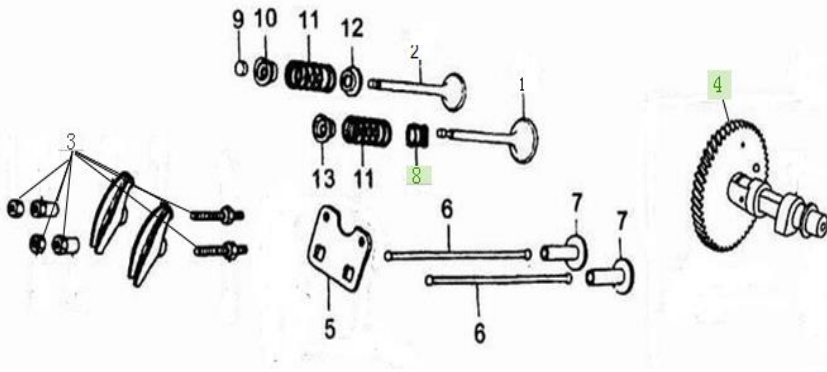

GAS DISTRIBUTION ADJUSTMENT

№	Артикул	Наименование	DPG4501	DPG5501	DPG5501E	DPG6501E	DPG6501E+ATS	DPG6503E
1		valve in	—	—	—	—	—	—
	0104281005	valve in	1	1	1	—	—	—
	0104281006	valve in	—	—	—	1	1	1
2		valve ex	—	—	—	—	—	—
	0104291018	valve ex	1	1	1	1	1	1
3	01010296	nut pivot adjusting	2	2	2	2	2	2
		pivot rocker arm	2	2	2	2	2	2
		rocker arm	2	2	2	2	2	2
		bolt pivot	2	2	2	2	2	2
		camshaft assy	—	—	—	—	—	—
4	0104461032	camshaft assy	1	—	—	—	—	—
	0104461007	camshaft assy	—	1	1	—	—	—
	0104461008	camshaft assy	—	—	—	1	1	1
	0104351004	plate push rod guide	1	1	1	1	1	1
6		push rod	—	—	—	—	—	—
	0104571005	push rod	2	2	2	2	2	2
7	0104441005	lifter valve	2	2	2	2	2	2
8	0104371005	seal valve stem	1	1	1	1	1	1
9	0104301003	rotor valve	1	1	1	1	1	1
10	0104381007	retainer ex valve spring	1	1	1	1	1	1
11	0104381004	spring valve	2	2	2	2	2	2
12	0105901001	seat valve spring	1	1	1	1	1	1
13	0104381004	retainer in valve spring	1	1	1	1	1	1